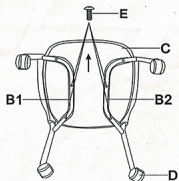

No. Y10162 Stackable Guest/Meeting Chair on Casters Assembly Instructions

①

②

③

X-8B

④

⑤

E 
M6*40MM/ 6/PCS

F 
M6*45MM/ 6/PCS

G 
M5/1PC