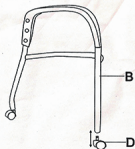

No. Y10162 Stackable Guest/Meeting Chair on Casters Assembly Instructions

①

②

③

X-8B

④

⑤

E 
M6*40MM/ 6/PCS

F 
M6*45MM/ 6/PCS

G 
M5/1PC