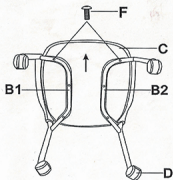

No. Y10162 Stackable Guest/Meeting Chair on Casters Assembly Instructions

①

②

③

X-8B

④

⑤

E 
M6*40MM/ 6/PCS

F 
M6*45MM/ 6/PCS

G 
M5/1PC