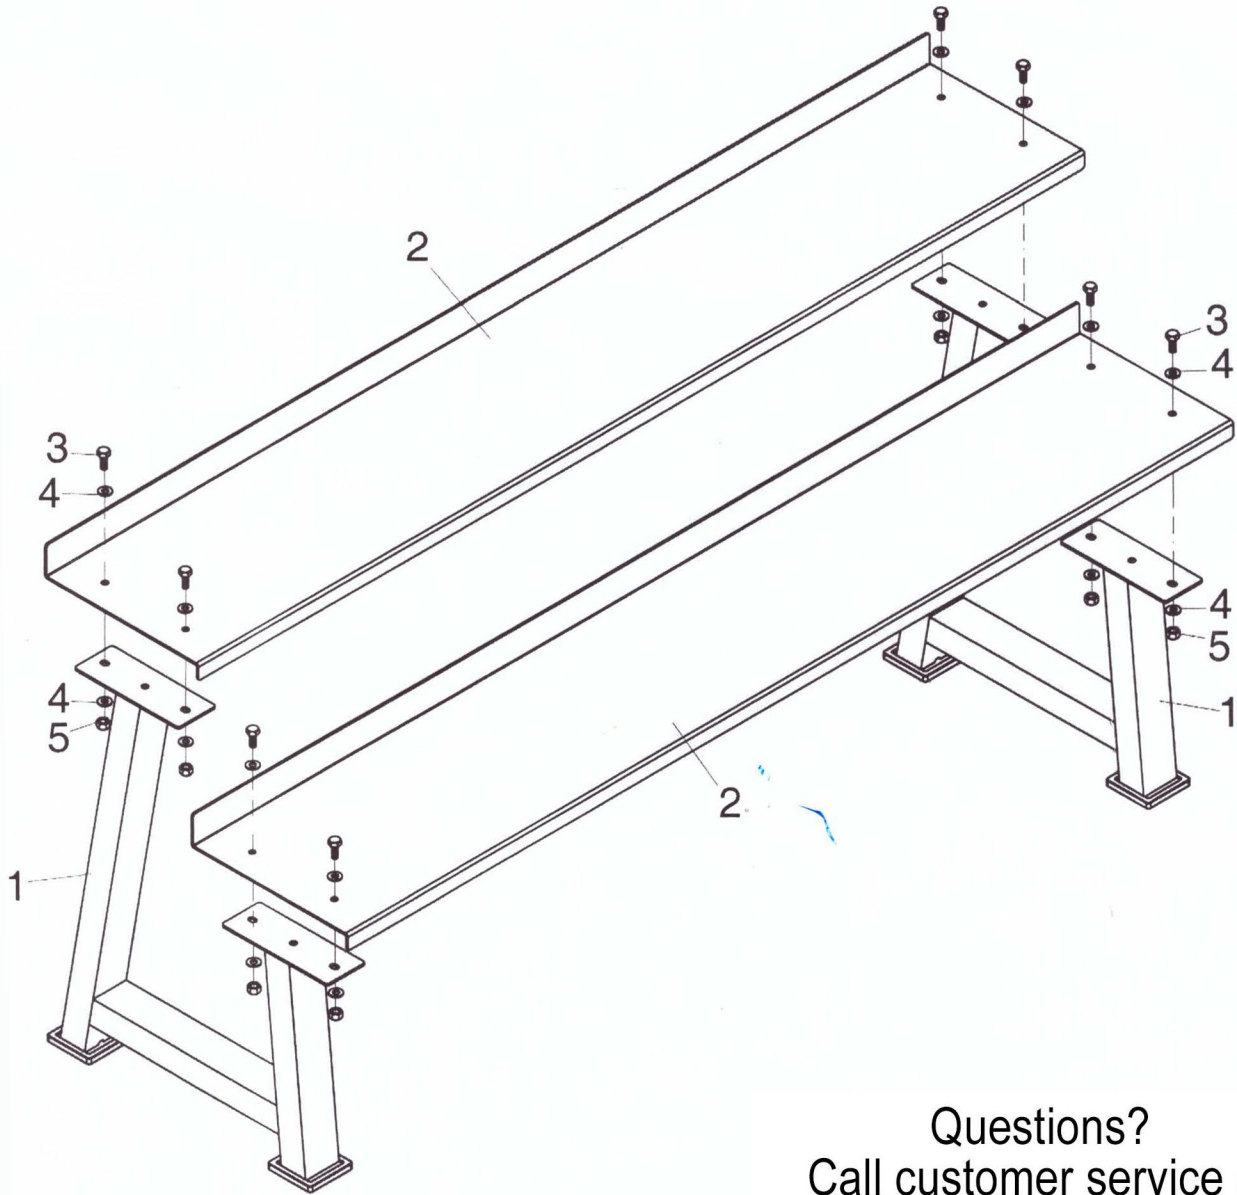

Kettlebell Storage Rack Assembly Instructions

Questions?
Call customer service at
1-800-443-5117
8:30AM - 5:00PM CT, Mon-Fri

PART NO	DESCRIPTION	Q'TY
1	SIDE SUPPORT RACK	2
2	WEIGHT SUPPORT RACK	2
3	M10*25 BOLT	8
4	WASHER φ10	16
5	NYLON LOCK NUT M10	8