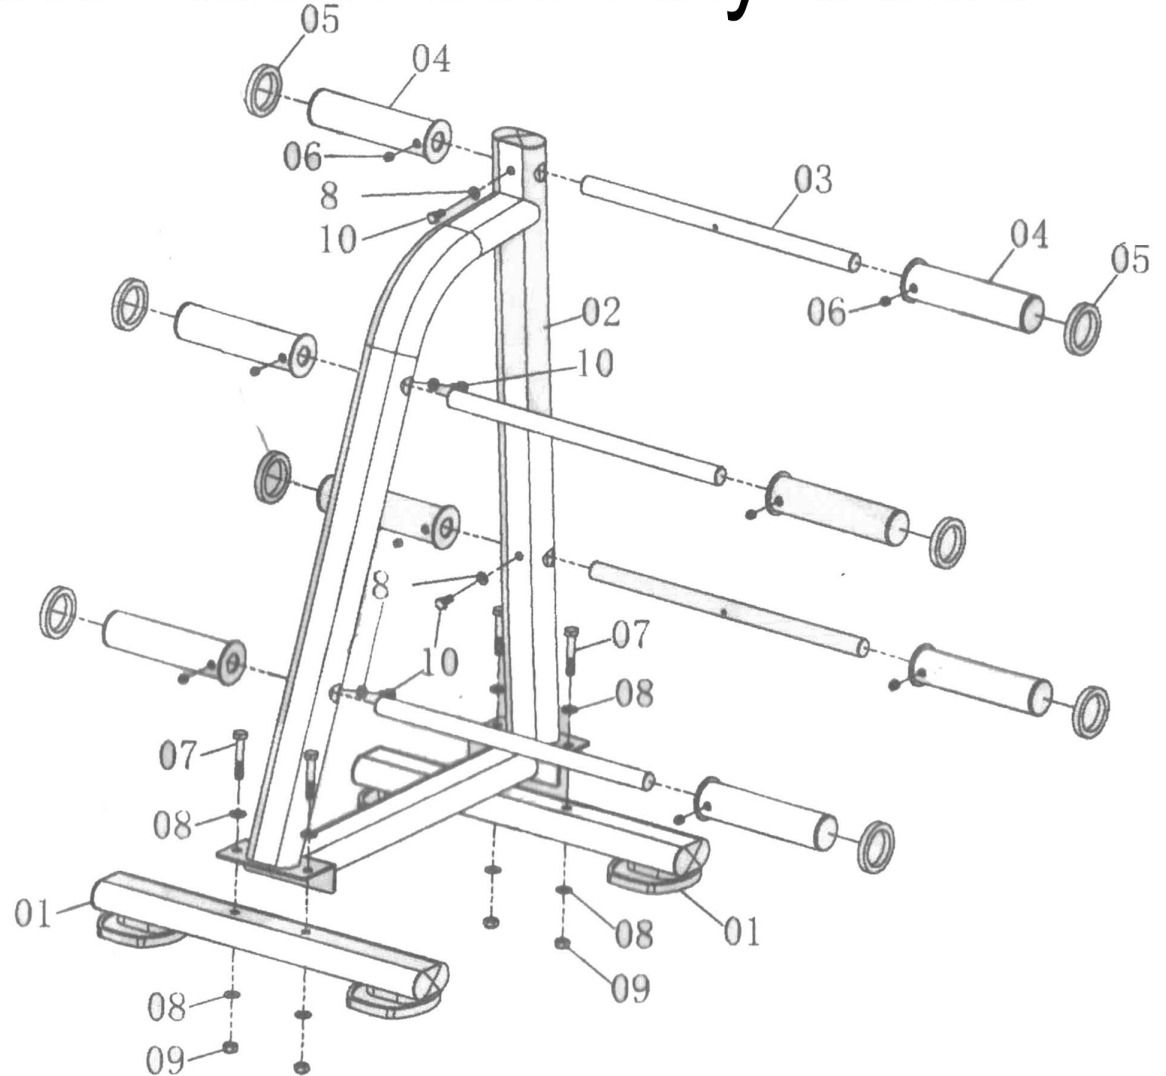

MODERN
OFFICE

modernofficefurniture.com

Plate Rack Assembly Guide

Y13214
Grip Weight Plate Set with Rack

Parts List

No.	Description	Qty	No.	Description	Qty
1	Foot Frame	2	6	Screw	8
2	Vertical Frame	1	7	Hex Bolt M10x60	4
3	Support Post	4	8	Washer	12
4	Chrome Post Cover	8	9	Nylon Lock Nut	4
5	Chrome Post Cover Cap	8	10	Hex Bolt M10x45	4