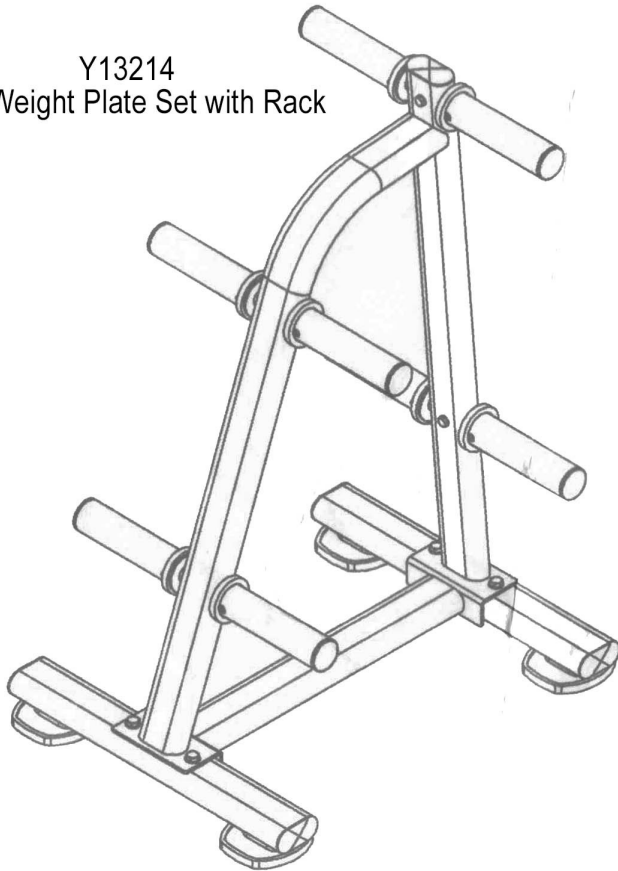

MODERN
OFFICE

modernofficefurniture.com

Plate Rack Assembly Guide

Y13214
Grip Weight Plate Set with Rack

Parts List

No.	Description	Qty	No.	Description	Qty
1	Foot Frame	2	6	Screw	8
2	Vertical Frame	1	7	Hex Bolt M10x60	4
3	Support Post	4	8	Washer	12
4	Chrome Post Cover	8	9	Nylon Lock Nut	4
5	Chrome Post Cover Cap	8	10	Hex Bolt M10x45	4