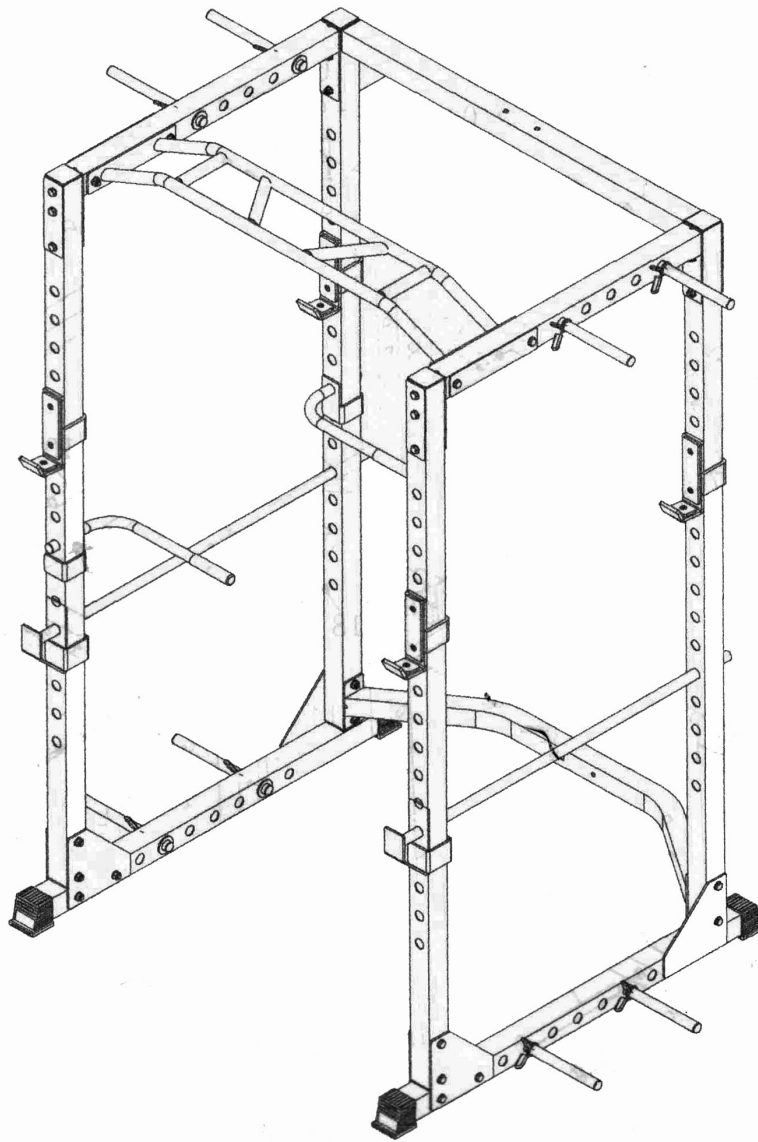

# POWER RACK

## Parts List:

Part No.	Description	Qty	Part No.	Description	Qty
1	Left Foot Tube	1	11	Right Dip Bar	1
2	Right Foot Tube	1	12	Left Dip Bar	1
3	Upright Tube	4	13	Plate for L/R Foot Tube	2
4	Side Top Beam	2	14	Plate for Side Top Beam	2
5	Rear Bottom Connector Frame	1	15	Plate for Pull Up Tower	2
6	Rear Top Connector Frame	1	16	Hex Bolt – M10*85	28
7	Pull Up Tower	1	17	Washer #10	52
8	Long Weight Bar	2	18	Nylon Lock Nut M10	24
9	J-Cup	4	19	Clip #25	8
10	Round Tube	8			