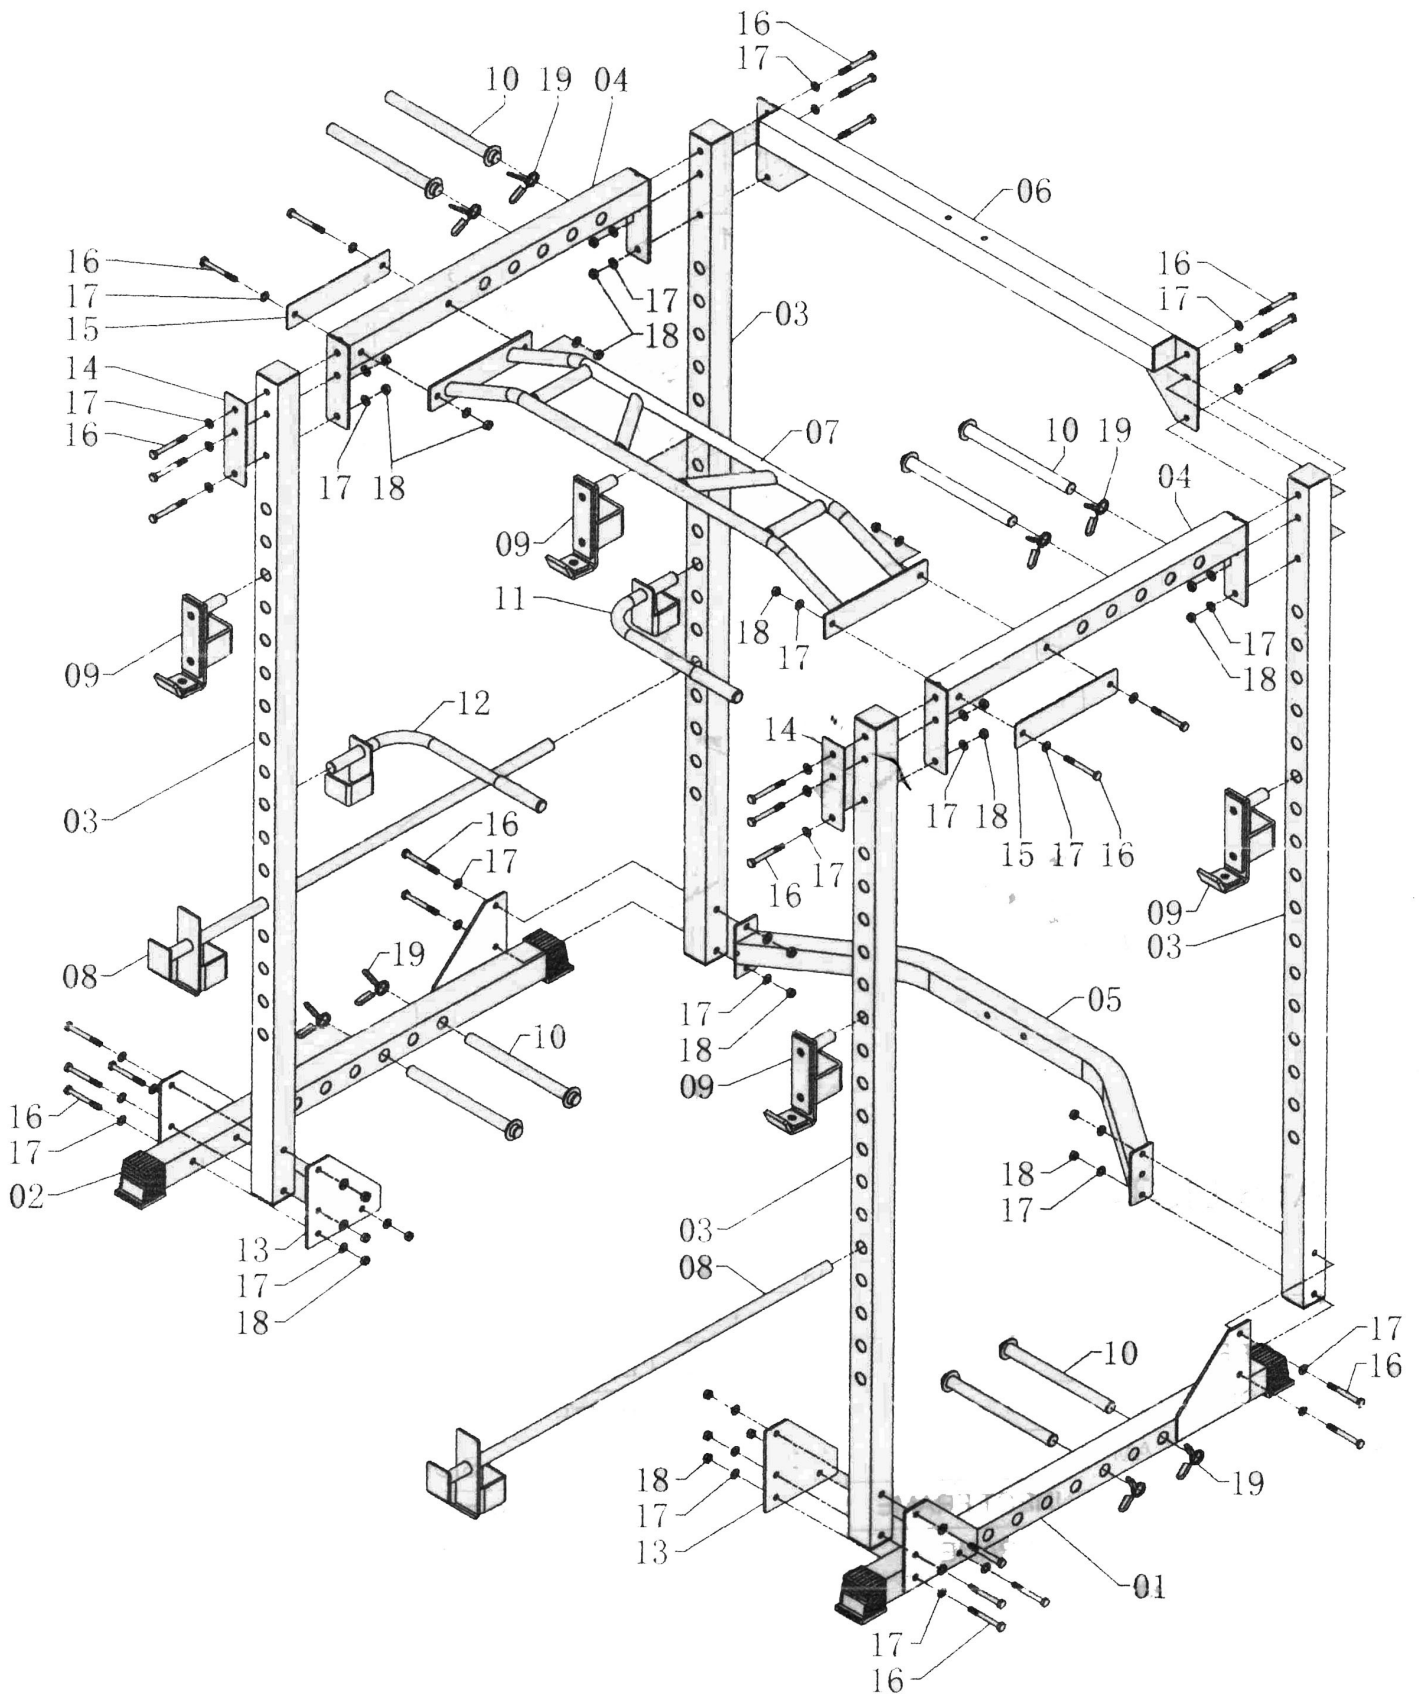

POWER RACK

Parts List:

Part No.	Description	Qty	Part No.	Description	Qty
1	Left Foot Tube	1	11	Right Dip Bar	1
2	Right Foot Tube	1	12	Left Dip Bar	1
3	Upright Tube	4	13	Plate for L/R Foot Tube	2
4	Side Top Beam	2	14	Plate for Side Top Beam	2
5	Rear Bottom Connector Frame	1	15	Plate for Pull Up Tower	2
6	Rear Top Connector Frame	1	16	Hex Bolt – M10*85	28
7	Pull Up Tower	1	17	Washer #10	52
8	Long Weight Bar	2	18	Nylon Lock Nut M10	24
9	J-Cup	4	19	Clip #25	8
10	Round Tube	8			

Plate Rack Assembly Guide

Y13214
 Grip Weight Plate Set with Rack

Parts List

No.	Description	Qty	No.	Description	Qty
1	Foot Frame	2	6	Screw	8
2	Vertical Frame	1	7	Hex Bolt M10x60	4
3	Support Post	4	8	Washer	12
4	Chrome Post Cover	8	9	Nylon Lock Nut	4
5	Chrome Post Cover Cap	8	10	Hex Bolt M10x45	4