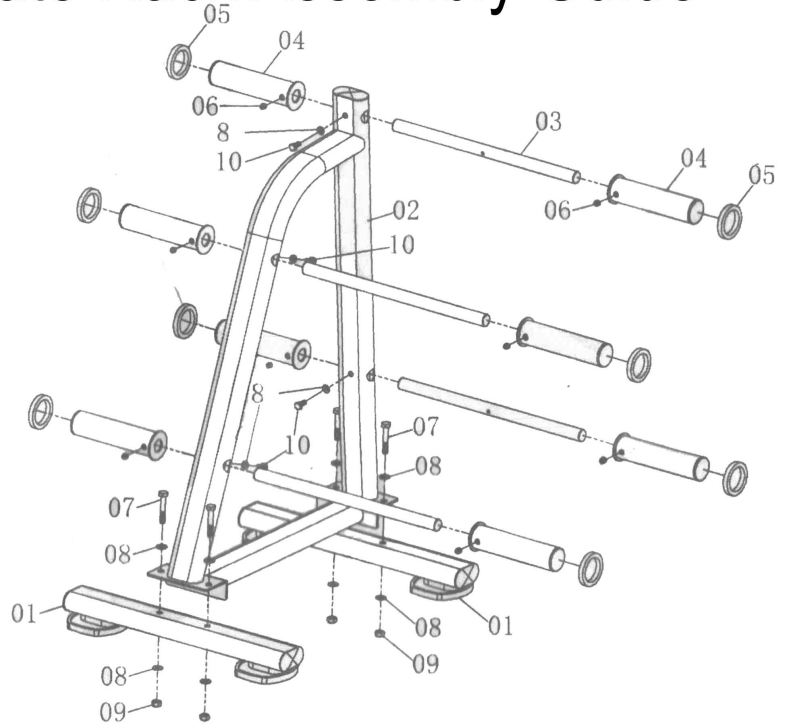

POWER RACK

Parts List:

Part No.	Description	Qty	Part No.	Description	Qty
1	Left Foot Tube	1	11	Right Dip Bar	1
2	Right Foot Tube	1	12	Left Dip Bar	1
3	Upright Tube	4	13	Plate for L/R Foot Tube	2
4	Side Top Beam	2	14	Plate for Side Top Beam	2
5	Rear Bottom Connector Frame	1	15	Plate for Pull Up Tower	2
6	Rear Top Connector Frame	1	16	Hex Bolt – M10*85	28
7	Pull Up Tower	1	17	Washer #10	52
8	Long Weight Bar	2	18	Nylon Lock Nut M10	24
9	J-Cup	4	19	Clip #25	8
10	Round Tube	8			

Plate Rack Assembly Guide

Y13214
 Grip Weight Plate Set with Rack

Parts List

No.	Description	Qty	No.	Description	Qty
1	Foot Frame	2	6	Screw	8
2	Vertical Frame	1	7	Hex Bolt M10x60	4
3	Support Post	4	8	Washer	12
4	Chrome Post Cover	8	9	Nylon Lock Nut	4
5	Chrome Post Cover Cap	8	10	Hex Bolt M10x45	4