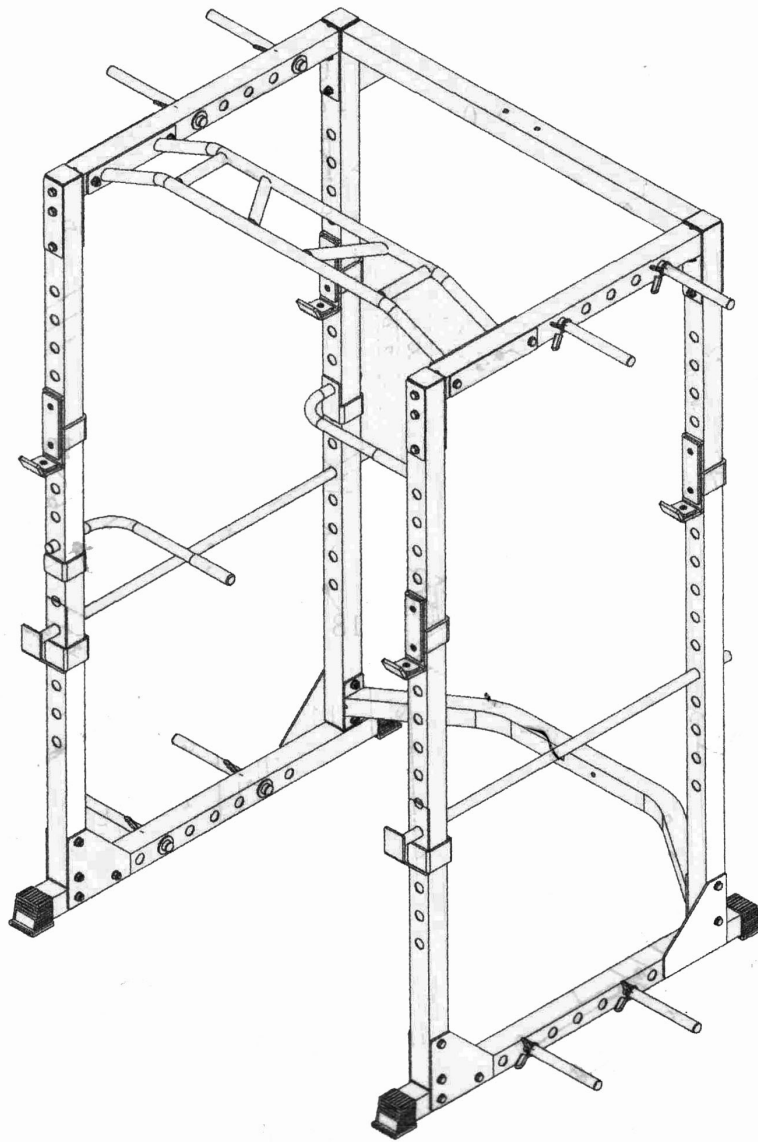

POWER RACK

Parts List:

Part No.	Description	Qty	Part No.	Description	Qty
1	Left Foot Tube	1	11	Right Dip Bar	1
2	Right Foot Tube	1	12	Left Dip Bar	1
3	Upright Tube	4	13	Plate for L/R Foot Tube	2
4	Side Top Beam	2	14	Plate for Side Top Beam	2
5	Rear Bottom Connector Frame	1	15	Plate for Pull Up Tower	2
6	Rear Top Connector Frame	1	16	Hex Bolt – M10*85	28
7	Pull Up Tower	1	17	Washer #10	52
8	Long Weight Bar	2	18	Nylon Lock Nut M10	24
9	J-Cup	4	19	Clip #25	8
10	Round Tube	8			

Plate Rack Assembly Guide

Y13214
 Grip Weight Plate Set with Rack

Parts List

No.	Description	Qty	No.	Description	Qty
1	Foot Frame	2	6	Screw	8
2	Vertical Frame	1	7	Hex Bolt M10x60	4
3	Support Post	4	8	Washer	12
4	Chrome Post Cover	8	9	Nylon Lock Nut	4
5	Chrome Post Cover Cap	8	10	Hex Bolt M10x45	4