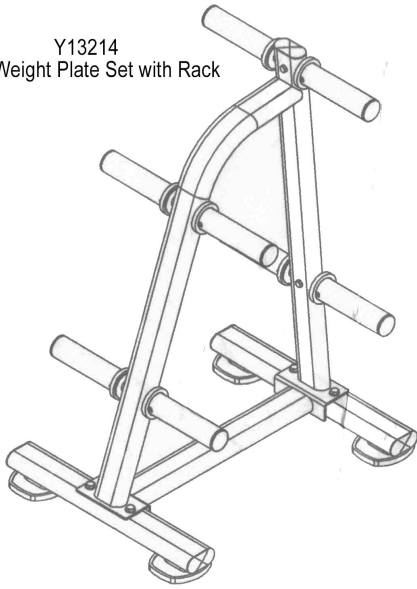

POWER RACK

Parts List:

Part No.	Description	Qty	Part No.	Description	Qty
1	Left Foot Tube	1	11	Right Dip Bar	1
2	Right Foot Tube	1	12	Left Dip Bar	1
3	Upright Tube	4	13	Plate for L/R Foot Tube	2
4	Side Top Beam	2	14	Plate for Side Top Beam	2
5	Rear Bottom Connector Frame	1	15	Plate for Pull Up Tower	2
6	Rear Top Connector Frame	1	16	Hex Bolt – M10*85	28
7	Pull Up Tower	1	17	Washer #10	52
8	Long Weight Bar	2	18	Nylon Lock Nut M10	24
9	J-Cup	4	19	Clip #25	8
10	Round Tube	8			

Plate Rack Assembly Guide

Y13214
 Grip Weight Plate Set with Rack

Parts List

No.	Description	Qty	No.	Description	Qty
1	Foot Frame	2	6	Screw	8
2	Vertical Frame	1	7	Hex Bolt M10x60	4
3	Support Post	4	8	Washer	12
4	Chrome Post Cover	8	9	Nylon Lock Nut	4
5	Chrome Post Cover Cap	8	10	Hex Bolt M10x45	4