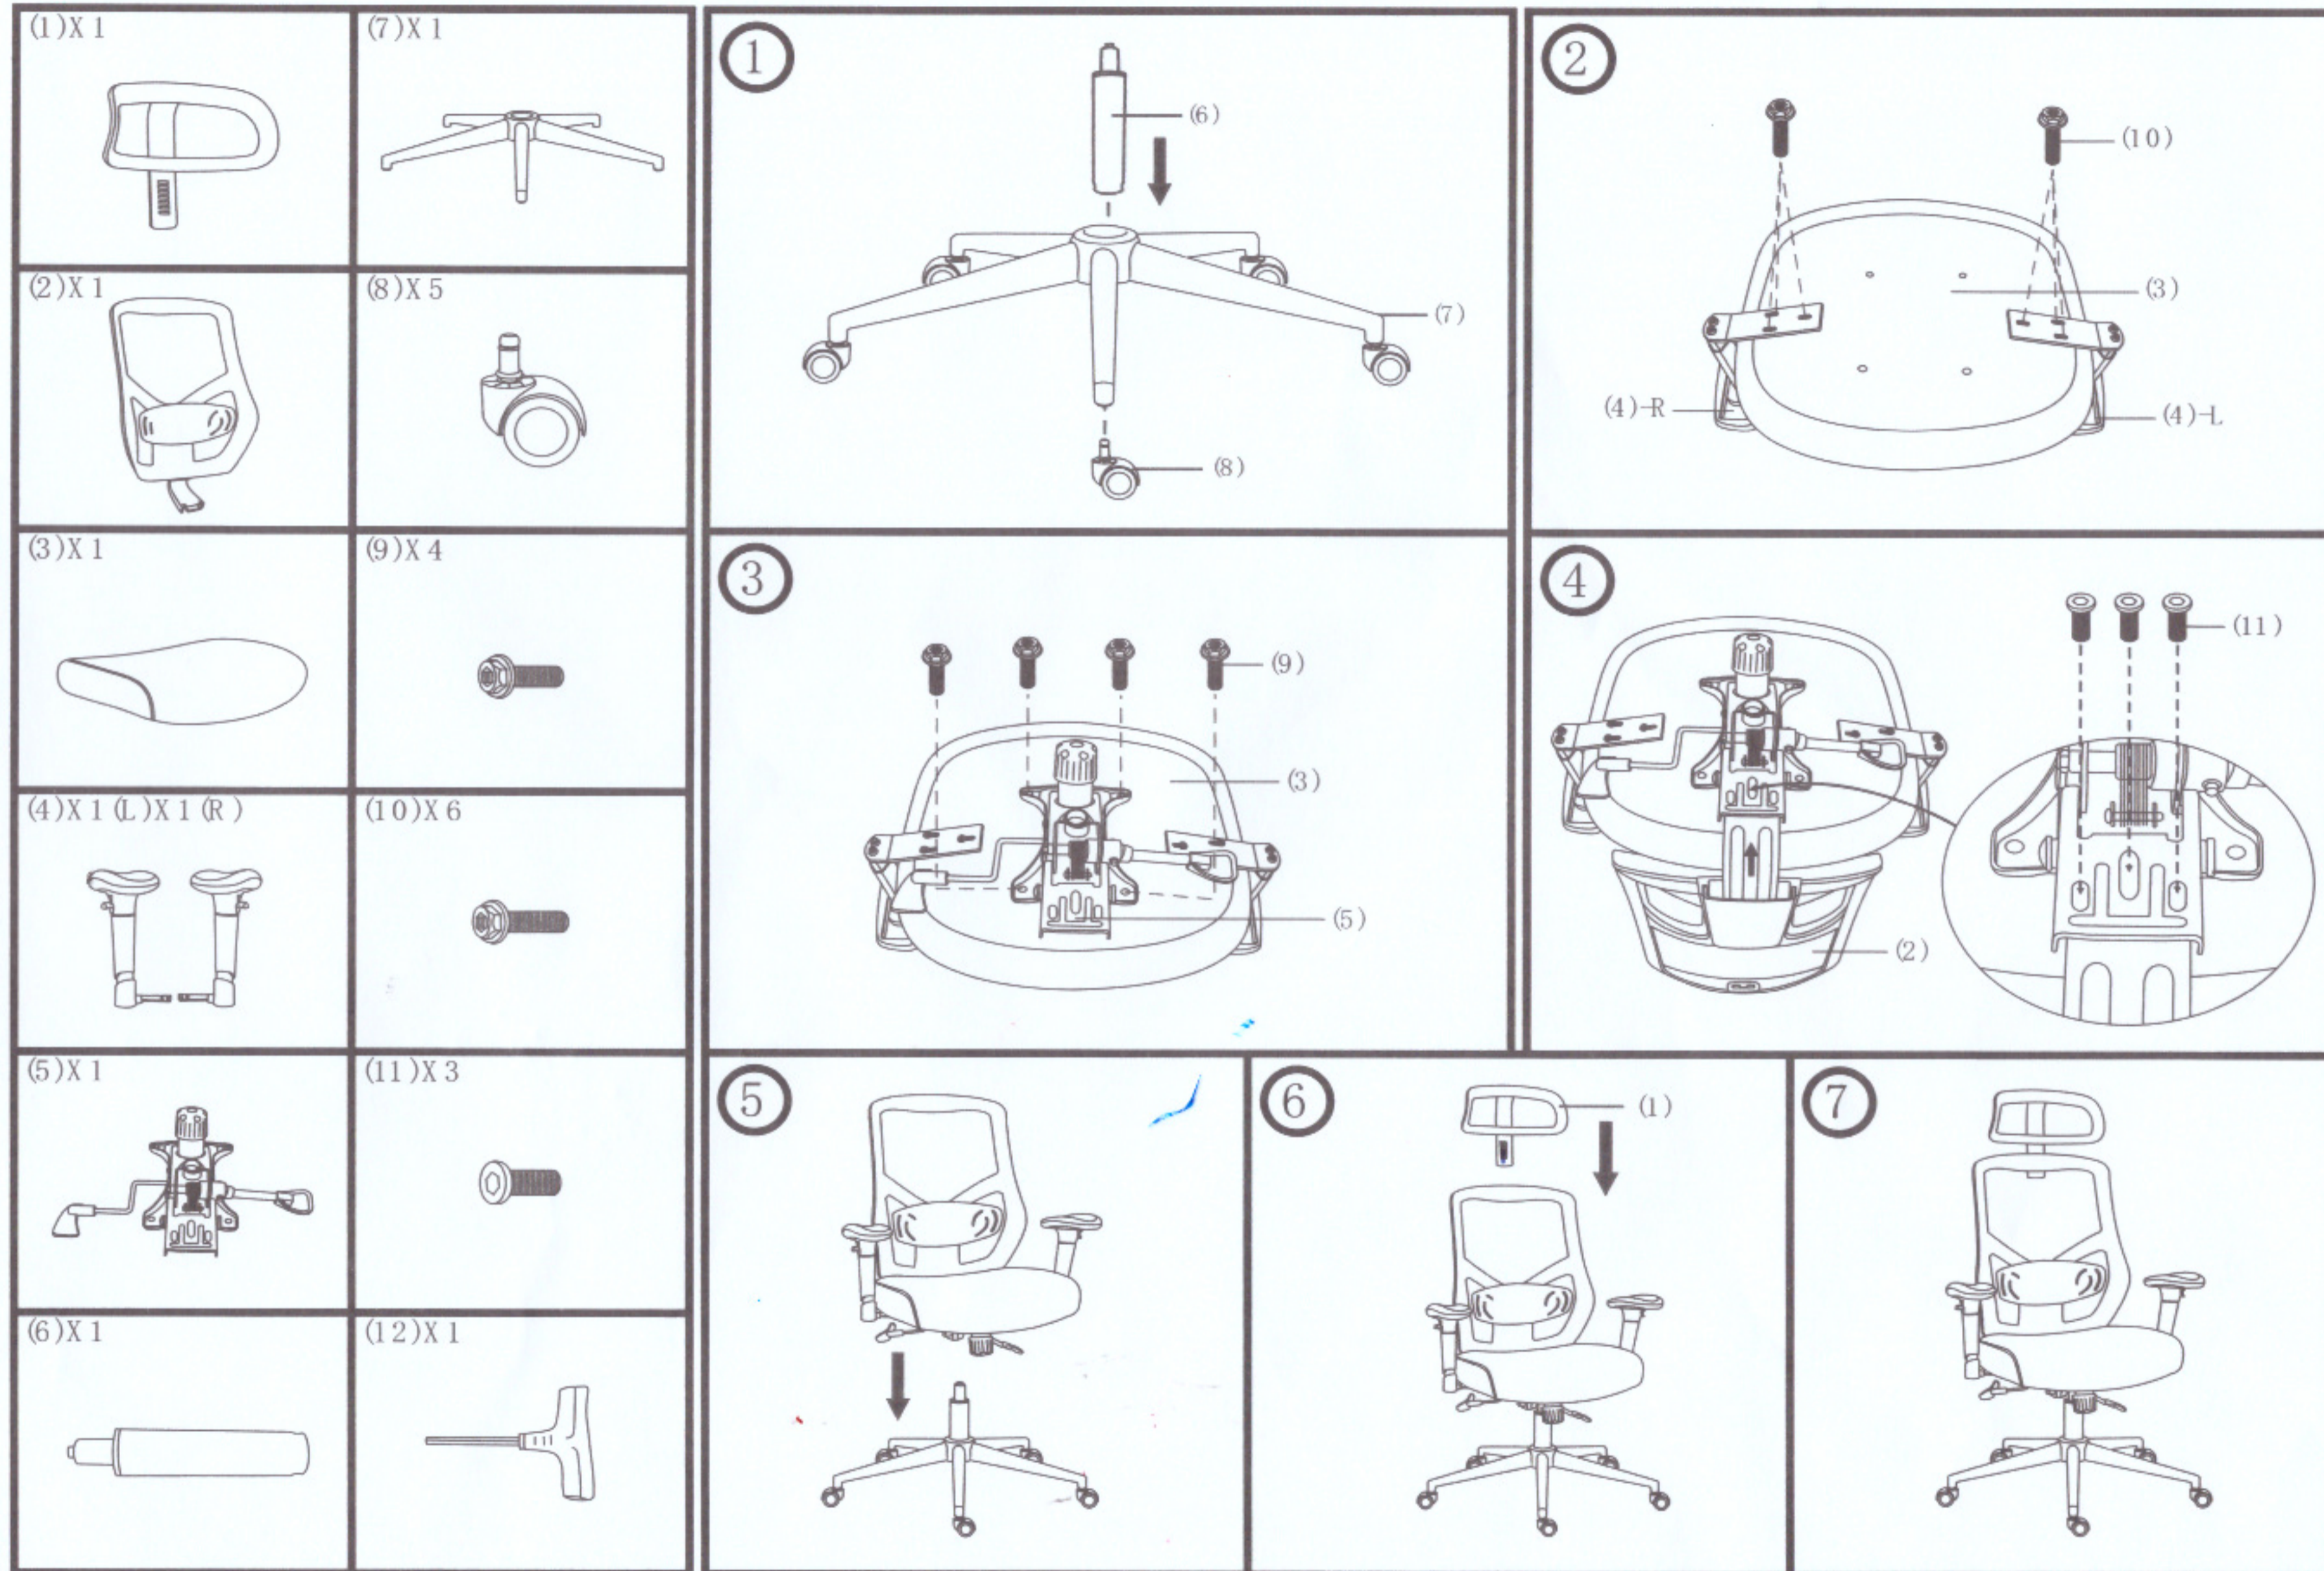

MODERN
OFFICE

HIGH BACK MESH ERGO CHAIR Assembly Instructions

Questions? Call Customer Service at 1-800-443-5117, Monday - Friday 8:30 AM to 5:00 PM Central Time
www.modernofficefurniture.com