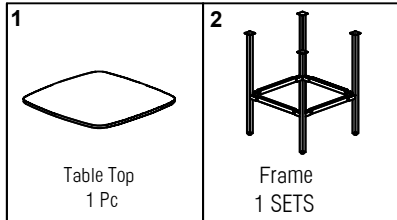

Assembly Instructions

Contrasts Rustic 40" Standing Height Table

Questions?
Call Customer Service at
1-800-443-5117, Mon-Fri, 8:30 - 5PM Central Time
or email at
CustomerSvc@ModernOfficeFurniture.com

PARTS