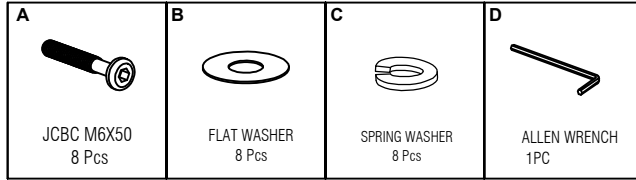

Assemble on cardboard or carpet for protection. 2-person assembly team suggested.

PARTS

HARDWARE

PACKED WITH MX2 ML725

STEP 1:

Assembly Instructions

Contrasts Rustic Sliding Door Cabinet

Questions?
 Call Customer Service at
 1-800-443-5117, Mon-Fri, 8:30 - 5PM Central Time
 or email at
 CustomerSvc@ModernOfficeFurniture.com