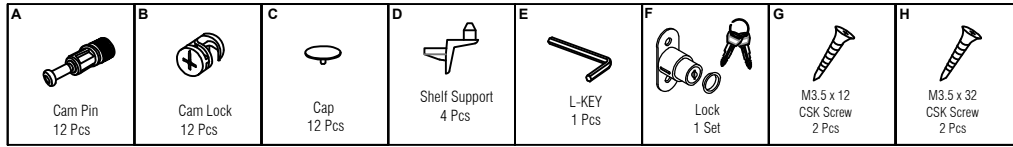

Assemble on cardboard or carpet for protection. 2-person assembly team suggested.

PARTS

HARDWARE

PACKED WITH MX2 ML725

STEP 1:

Assembly Instructions

Contrasts Rustic Sliding Door Cabinet

Questions?
 Call Customer Service at
 1-800-443-5117, Mon-Fri, 8:30 - 5PM Central Time
 or email at
 CustomerSvc@ModernOfficeFurniture.com

Assemble on cardboard or carpet for protection during assembly. 2-person assembly team suggested.

COMPONENTS

HARDWARE

PACKED WITH MX2 LCS750

PACKED WITH MX2 MLB8042

STEP 1

STEP 2

STEP 3