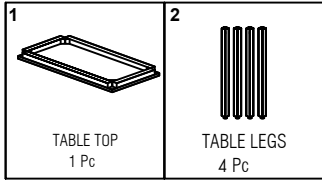

Assemble on cardboard or carpet for protection. 2-person assembly team suggested.

PARTS

HARDWARE

PACKED WITH MX2 ML725

STEP 1:

Assembly Instructions

Contrasts Rustic Sliding Door Cabinet

Questions?
 Call Customer Service at
 1-800-443-5117, Mon-Fri, 8:30 - 5PM Central Time
 or email at
 CustomerSvc@ModernOfficeFurniture.com

Assemble on cardboard or carpet for protection during assembly. 2-person assembly team suggested.

COMPONENTS

HARDWARE

PACKED WITH MX2 LCS750

PACKED WITH MX2 MLB8042

STEP 1

STEP 2

STEP 3