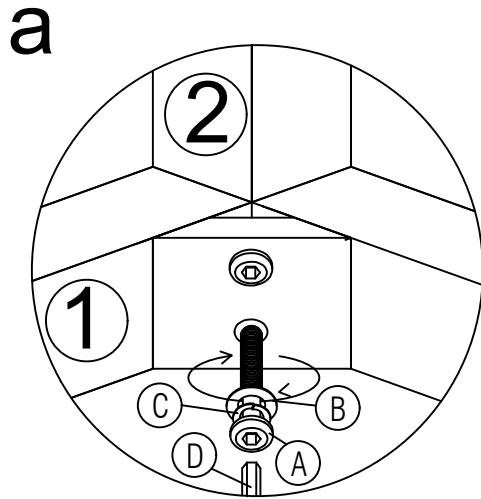

Assemble on cardboard or carpet for protection. 2-person assembly team suggested.

PARTS

HARDWARE

PACKED WITH MX2 ML725

STEP 1:

Assembly Instructions

Contrasts Rustic Sliding Door Cabinet

Questions?
 Call Customer Service at
 1-800-443-5117, Mon-Fri, 8:30 - 5PM Central Time
 or email at
 CustomerSvc@ModernOfficeFurniture.com

Assemble on cardboard or carpet for protection during assembly. 2-person assembly team suggested.

COMPONENTS

HARDWARE

PACKED WITH MX2 LCS750

PACKED WITH MX2 MLB8042

STEP 1

STEP 2

STEP 3