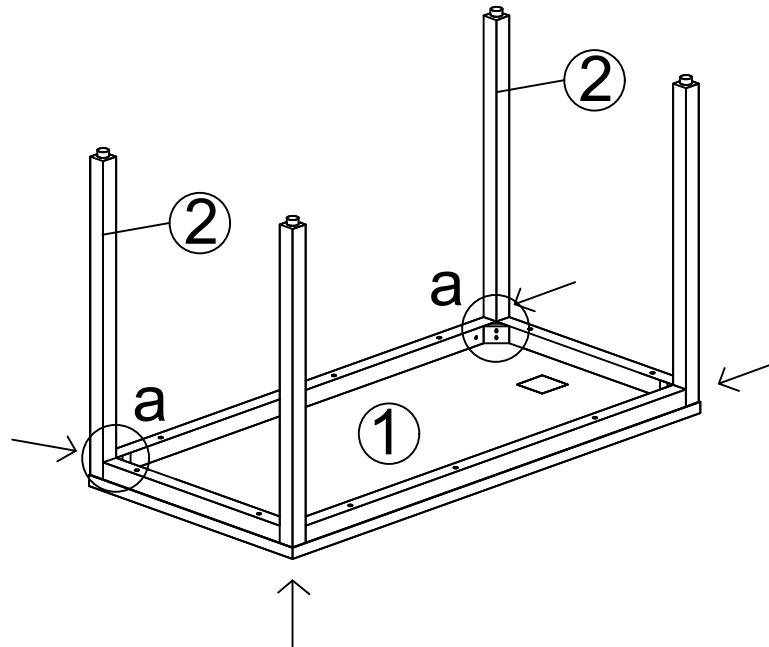

Assemble on cardboard or carpet for protection. 2-person assembly team suggested.

PARTS

HARDWARE

PACKED WITH MX2 ML725

STEP 1:

Assembly Instructions

Contrasts Rustic Sliding Door Cabinet

Questions?
 Call Customer Service at
 1-800-443-5117, Mon-Fri, 8:30 - 5PM Central Time
 or email at
 CustomerSvc@ModernOfficeFurniture.com

Assemble on cardboard or carpet for protection during assembly. 2-person assembly team suggested.

COMPONENTS

HARDWARE

PACKED WITH MX2 LCS750

PACKED WITH MX2 MLB8042

STEP 1

STEP 2

STEP 3