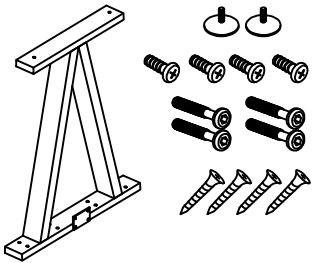

B. VL MB1624 x 1

1

2

Assembly Instructions

Beaumont Return Desk with V-Legs

Questions?
Call Customer Service at
1-800-443-5117, Mon-Fri, 8:30 - 5PM Central Time
or email at
CustomerSvc@ModernOfficeFurniture.com

A. VL ML590(S) x 1

B. VL MB 1324 x 1

MVL SR10560 A

C x 2

D x 12 (M3.5 x 16mm)

1

2

3