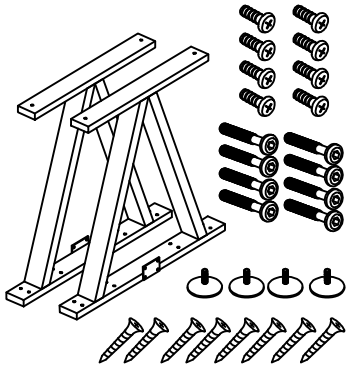

Assembly Instructions

Beaumont Bow Front Desk with V-Legs

Questions?
Call Customer Service at
1-800-443-5117, Mon-Fri, 8:30 - 5PM Central Time
or email at
CustomerSvc@ModernOfficeFurniture.com

A. VL ML740 x 1

A. VL ML590(S) x 1

B. VL MB 1324 x 1

MVL SR10560 A

C x 2

D x 12 (M3.5 x 16mm)

1

2

3