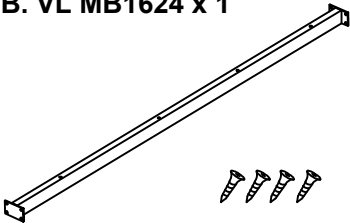

B. VL MB1624 x 1