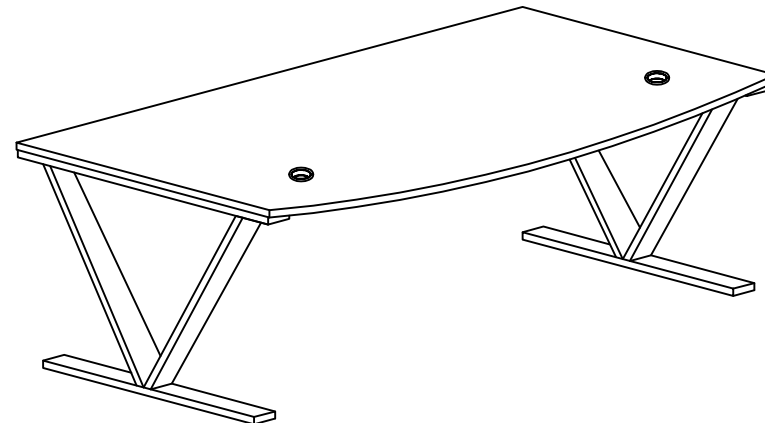

Assembly Instructions

Beaumont Bow Front Desk with V-Legs

Questions?
Call Customer Service at
1-800-443-5117, Mon-Fri, 8:30 - 5PM Central Time
or email at
CustomerSvc@ModernOfficeFurniture.com

A. VL ML740 x 1

B. VL MB1624 x 1

1

2