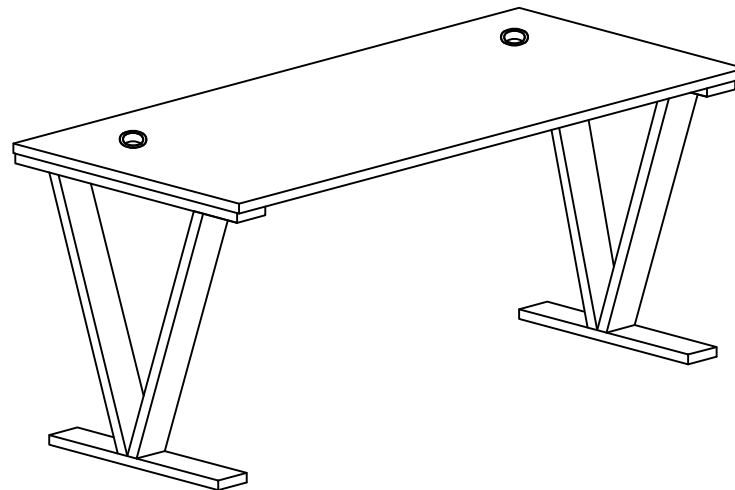

A. VL ML740 x 1

B. VL MB1624 x 1

1

2

Assembly Instructions

Beaumont Return Desk with V-Legs

Questions?
Call Customer Service at
1-800-443-5117, Mon-Fri, 8:30 - 5PM Central Time
or email at
CustomerSvc@ModernOfficeFurniture.com

A. VL ML590(S) x 1

B. VL MB 1324 x 1

MVL SR10560 A

C x 2

D x 12 (M3.5 x 16mm)

1

2

3