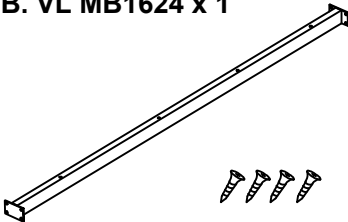

A. VL ML590(S) x 1

B. VL MB 1324 x 1

MVL SR10560 A

C x 2

D x 12 (M3.5 x 16mm)

1

2

3

OPTION 1

OPTION 2

A. VL ML740 x 1

B. VL MB1624 x 1

1

2

Assemble on cardboard or carpet for protection during assembly. 2-person assembly team suggested.

<p>A x 26</p> 	<p>1</p> 	<p>2</p> 
<p>B x 26</p> 		
<p>E x 12 (M3.5 x 16mm)</p> 	<p>a</p>  <p>b</p> 	<p>c</p>  <p>d</p> 
<p>F x 1</p> 		