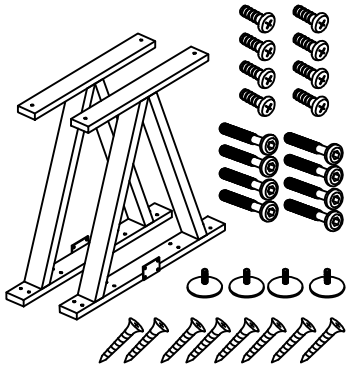

A. VL ML740 x 1

B. VL MB1624 x 1

1

2

Assembly Instructions

Beaumont Return Desk with V-Legs

Questions?
Call Customer Service at
1-800-443-5117, Mon-Fri, 8:30 - 5PM Central Time
or email at
CustomerSvc@ModernOfficeFurniture.com

A. VL ML590(S) x 1

B. VL MB 1324 x 1

MVL SR10560 A

C x 2

D x 12 (M3.5 x 16mm)

1

2

3

OPTION 1

OPTION 2

A. VL ML740 x 1

B. VL MB1624 x 1

1

2

Assemble on cardboard or carpet for protection during assembly. 2-person assembly team suggested.

<p>A x 26</p> 	<p>1</p> 	<p>2</p> 
<p>B x 26</p> 		
<p>E x 12 (M3.5 x 16mm)</p> 	<p>a</p>  <p>b</p> 	<p>c</p>  <p>d</p> 
<p>F x 1</p> 		