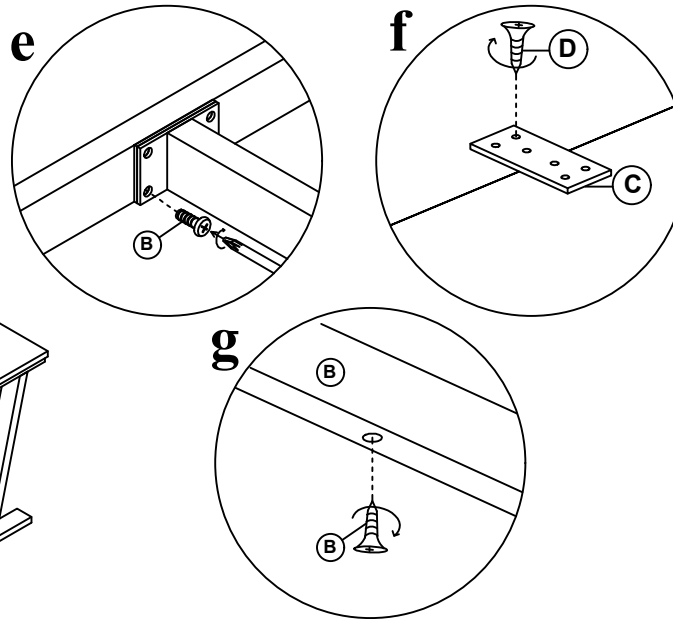

A. VL ML590(S) x 1

B. VL MB 1324 x 1

MVL SR10560 A

C x 2

D x 12 (M3.5 x 16mm)

1

2

3

OPTION 1

OPTION 2

A. VL ML740 x 1

B. VL MB1624 x 1

1

2

Assemble on cardboard or carpet for protection during assembly. 2-person assembly team suggested.

<p>A x 26</p> 	<p>1</p> 	<p>2</p> 
<p>B x 26</p> 		
<p>E x 12 (M3.5 x 16mm)</p> 	<p>a</p>  <p>b</p> 	<p>c</p>  <p>d</p> 
<p>F x 1</p> 		