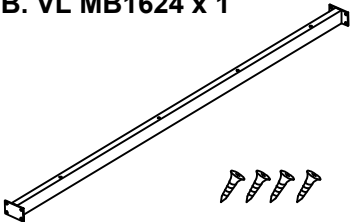

A. VL ML740 x 1

B. VL MB1624 x 1

1

2

Assembly Instructions

Beaumont Return Desk with V-Legs

Questions?
Call Customer Service at
1-800-443-5117, Mon-Fri, 8:30 - 5PM Central Time
or email at
CustomerSvc@ModernOfficeFurniture.com

A. VL ML590(S) x 1

B. VL MB 1324 x 1

MVL SR10560 A

C x 2

D x 12 (M3.5 x 16mm)

1

2

3