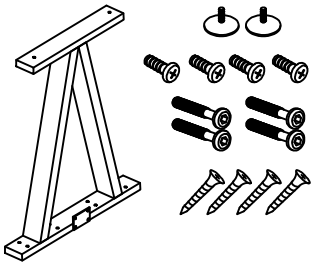

A. VL ML740 x 1

B. VL MB1624 x 1

1

2

Assembly Instructions

Beaumont Return Desk with V-Legs

Questions?
Call Customer Service at
1-800-443-5117, Mon-Fri, 8:30 - 5PM Central Time
or email at
CustomerSvc@ModernOfficeFurniture.com

A. VL ML590(S) x 1

B. VL MB 1324 x 1

MVL SR10560 A

C x 2

D x 12 (M3.5 x 16mm)

1

2

3