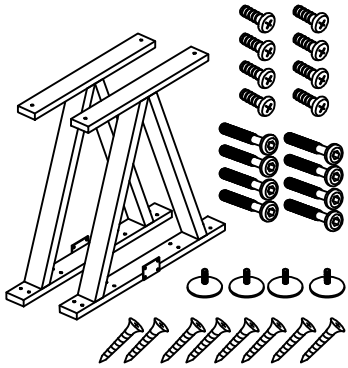

A. VL ML590(S) x 1

B. VL MB 1324 x 1

MVL SR10560 A

C x 2

D x 12 (M3.5 x 16mm)

1

2

3

OPTION 1

OPTION 2

A. VL ML740 x 1

B. VL MB1624 x 1

1

2

Assemble on cardboard or carpet for protection during assembly. 2-person assembly team suggested.

<p>A x 26</p> 	<p>1</p> 	<p>2</p> 
<p>B x 26</p> 		
<p>E x 12 (M3.5 x 16mm)</p> 	<p>a</p>  <p>b</p> 	<p>c</p>  <p>d</p> 
<p>F x 1</p> 		