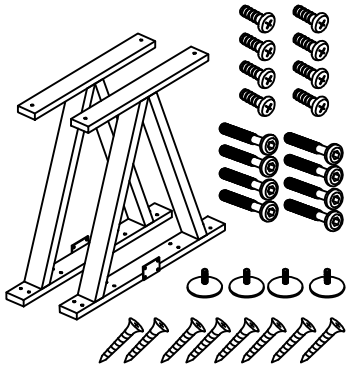

Assembly Instructions

Beaumont Bow Front Desk with V-Legs

Questions?
Call Customer Service at
1-800-443-5117, Mon-Fri, 8:30 - 5PM Central Time
or email at
CustomerSvc@ModernOfficeFurniture.com

A. VL ML740 x 1