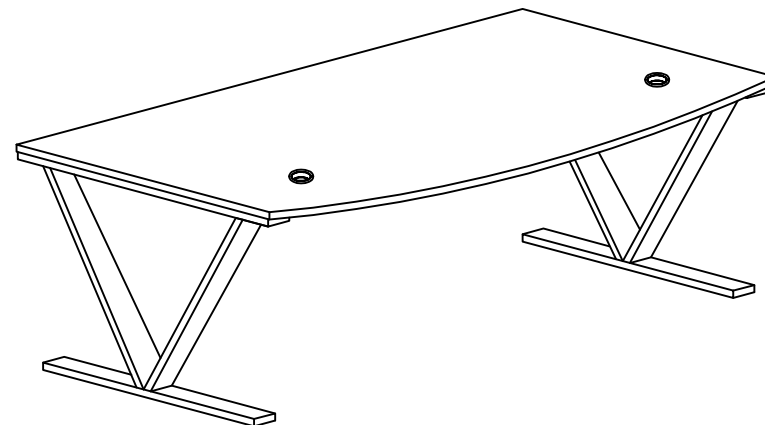

Assembly Instructions

Beaumont Bow Front Desk with V-Legs

Questions?
Call Customer Service at
1-800-443-5117, Mon-Fri, 8:30 - 5PM Central Time
or email at
CustomerSvc@ModernOfficeFurniture.com

A. VL ML740 x 1

B. VL MB1624 x 1

1

2