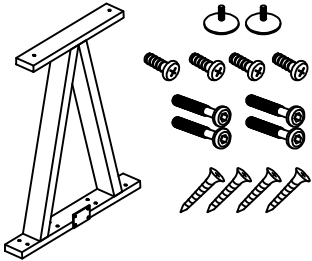

A. VL ML740 x 1

B. VL MB1624 x 1

1

2

Assembly Instructions

Beaumont Return Desk with V-Legs

Questions?
Call Customer Service at
1-800-443-5117, Mon-Fri, 8:30 - 5PM Central Time
or email at
CustomerSvc@ModernOfficeFurniture.com

A. VL ML590(S) x 1

B. VL MB 1324 x 1

MVL SR10560 A

C x 2

D x 12 (M3.5 x 16mm)

1

2

3