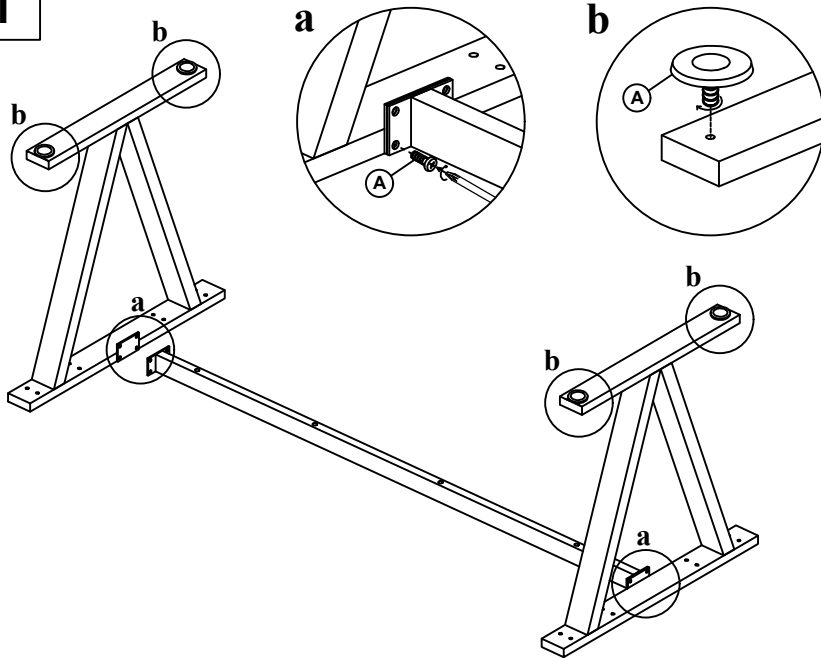

A. VL ML740 x 1

B. VL MB1624 x 1

1

2

Assembly Instructions

Beaumont Return Desk with V-Legs

Questions?
Call Customer Service at
1-800-443-5117, Mon-Fri, 8:30 - 5PM Central Time
or email at
CustomerSvc@ModernOfficeFurniture.com

A. VL ML590(S) x 1

B. VL MB 1324 x 1

MVL SR10560 A

C x 2

D x 12 (M3.5 x 16mm)

1

2

3