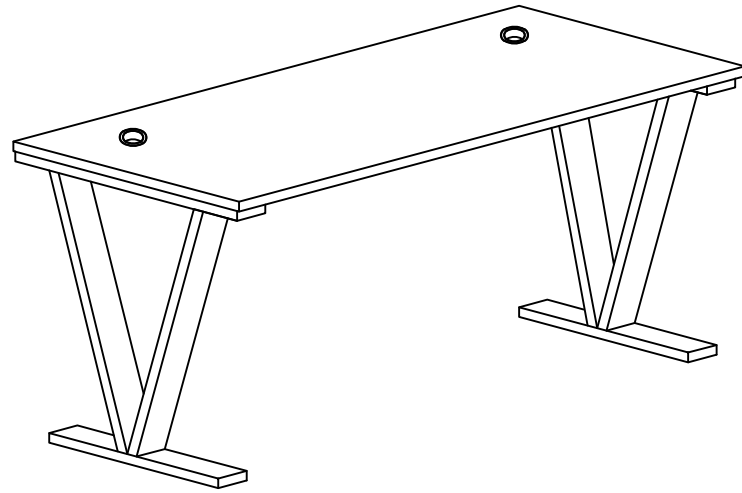

A. VL ML740 x 1

B. VL MB1624 x 1

1

2

Assembly Instructions

Beaumont Return Desk with V-Legs

Questions?
Call Customer Service at
1-800-443-5117, Mon-Fri, 8:30 - 5PM Central Time
or email at
CustomerSvc@ModernOfficeFurniture.com

A. VL ML590(S) x 1

B. VL MB 1324 x 1

MVL SR10560 A

C x 2

D x 12 (M3.5 x 16mm)

1

2

3