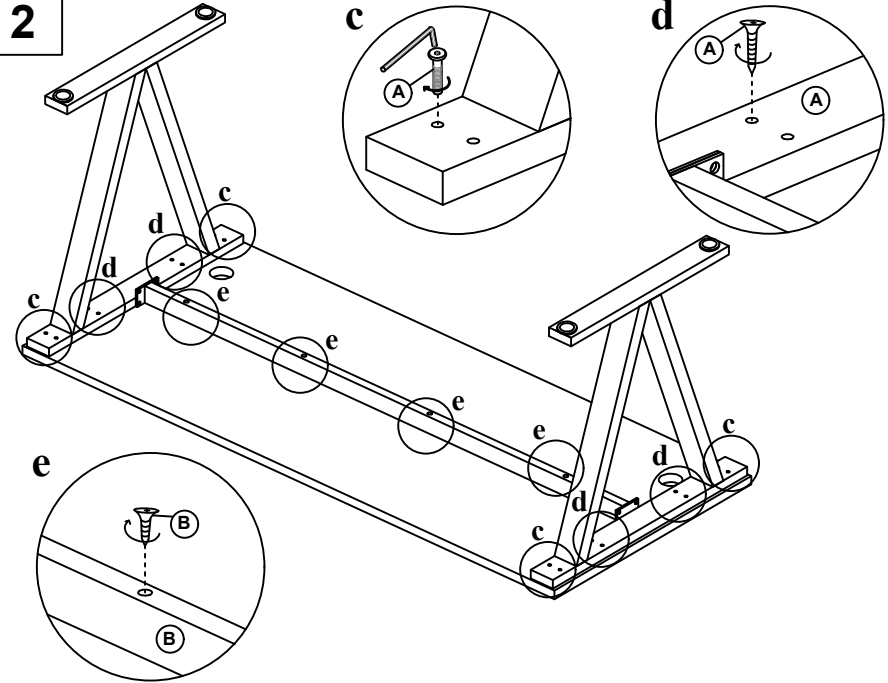

A. VL ML740 x 1

B. VL MB1624 x 1

1

2

Assembly Instructions

Beaumont Return Desk with V-Legs

Questions?
Call Customer Service at
1-800-443-5117, Mon-Fri, 8:30 - 5PM Central Time
or email at
CustomerSvc@ModernOfficeFurniture.com

A. VL ML590(S) x 1

B. VL MB 1324 x 1

MVL SR10560 A

C x 2

D x 12 (M3.5 x 16mm)

1

2

3