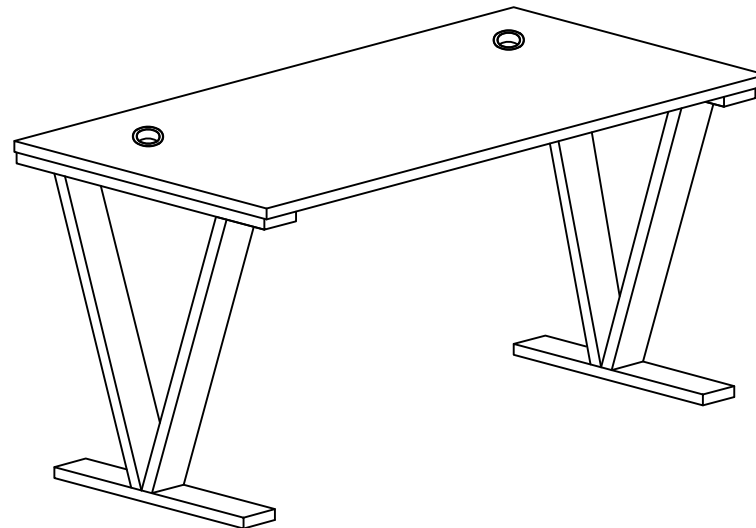

Assembly Instructions

Beaumont 63" Desk w/V-Legs

Questions?
Call Customer Service at
1-800-443-5117, Mon-Fri, 8:30 - 5PM Central Time
or email at
CustomerSvc@ModernOfficeFurniture.com

A. VL ML740 x 1

B. VL MB1424 x 1

1

2