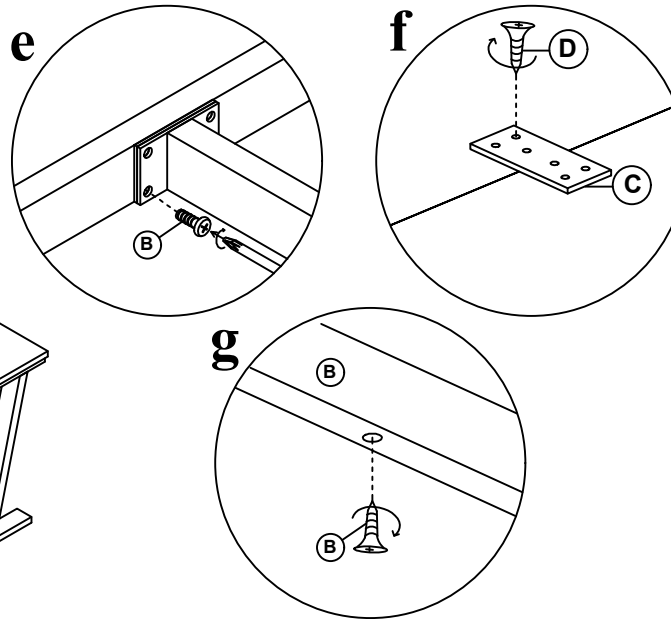

B. VL MB 1324 x 1

MVL SR10560 A

C x 2

D x 12 (M3.5 x 16mm)

1

2

3

OPTION 1

OPTION 2

Assemble on cardboard or carpet for protection during assembly. 2-person assembly team suggested.

<p>A x 26</p> 	<p>1</p> 	<p>2</p> 
<p>B x 26</p> 		
<p>C x 26</p> 		
<p>D x 2</p> 		
<p>E x 12 (M3.5 x 16mm)</p> 		
<p>F x 1</p> 		