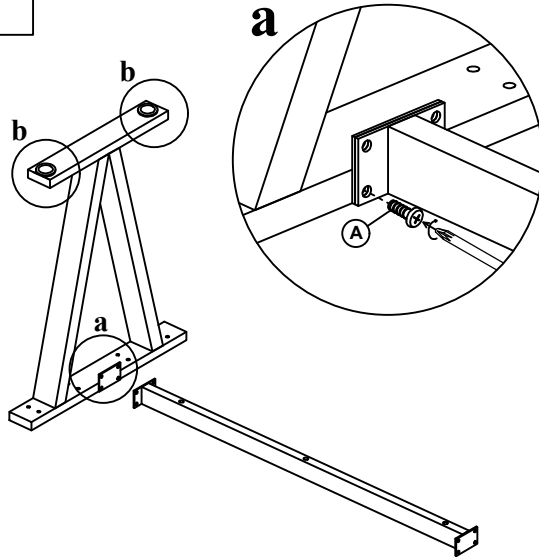

B. VL MB 1324 x 1

MVL SR10560 A

C x 2

D x 12 (M3.5 x 16mm)

1

2

3

OPTION 1

OPTION 2

Assemble on cardboard or carpet for protection during assembly. 2-person assembly team suggested.

<p>A x 26</p> 	<p>1</p> 	<p>2</p> 
<p>B x 26</p> 		
<p>C x 26</p> 		
<p>D x 2</p> 		
<p>E x 12 (M3.5 x 16mm)</p> 		
<p>F x 1</p> 		