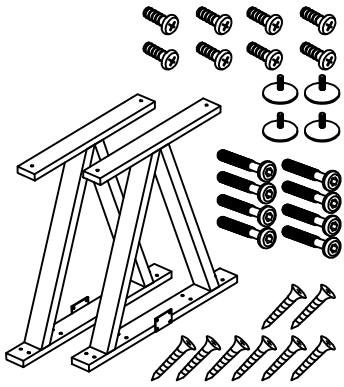

Assembly Instructions

Beaumont 63" Desk w/V-Legs

Questions?
Call Customer Service at
1-800-443-5117, Mon-Fri, 8:30 - 5PM Central Time
or email at
CustomerSvc@ModernOfficeFurniture.com

A. VL ML740 x 1

B. VL MB1424 x 1

B. VL MB 1324 x 1

MVL SR10560 A

C x 2

D x 12 (M3.5 x 16mm)

1

2

3

OPTION 1