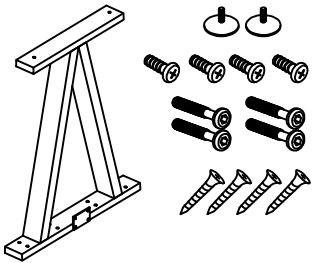

1

2

Assembly Instructions

Beaumont Return Desk with V-Legs

Questions?
Call Customer Service at
1-800-443-5117, Mon-Fri, 8:30 - 5PM Central Time
or email at
CustomerSvc@ModernOfficeFurniture.com

A. VL ML590(S) x 1

B. VL MB 1324 x 1

MVL SR10560 A

C x 2

D x 12 (M3.5 x 16mm)

1

2

3

OPTION 1