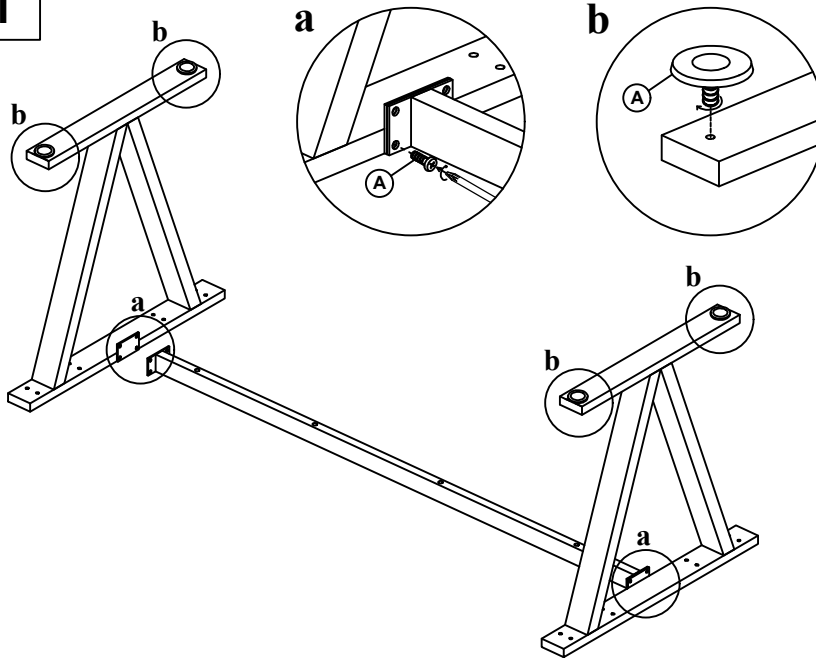

Assembly Instructions

Beaumont Bow Front Desk with V-Legs

Questions?
Call Customer Service at
1-800-443-5117, Mon-Fri, 8:30 - 5PM Central Time
or email at
CustomerSvc@ModernOfficeFurniture.com

A. VL ML740 x 1

B. VL MB1624 x 1

1

2