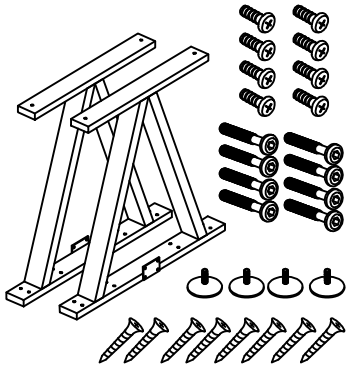

Assembly Instructions

Beaumont Bow Front Desk with V-Legs

Questions?
Call Customer Service at
1-800-443-5117, Mon-Fri, 8:30 - 5PM Central Time
or email at
CustomerSvc@ModernOfficeFurniture.com

A. VL ML740 x 1

B. VL MB1624 x 1

1

2