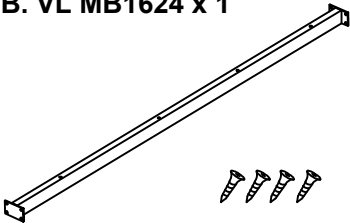

Assembly Instructions

Beaumont Bow Front Desk with V-Legs

Questions?
Call Customer Service at
1-800-443-5117, Mon-Fri, 8:30 - 5PM Central Time
or email at
CustomerSvc@ModernOfficeFurniture.com

A. VL ML740 x 1

B. VL MB1624 x 1

1

2