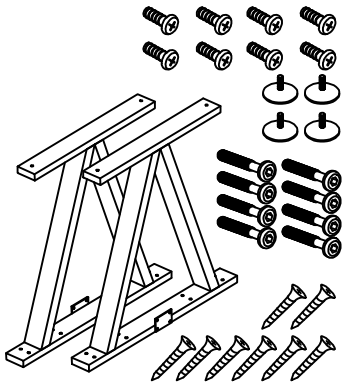

Assembly Instructions

Beaumont 63" Desk w/V-Legs

Questions?
Call Customer Service at
1-800-443-5117, Mon-Fri, 8:30 - 5PM Central Time
or email at
CustomerSvc@ModernOfficeFurniture.com

A. VL ML740 x 1

B. VL MB1424 x 1