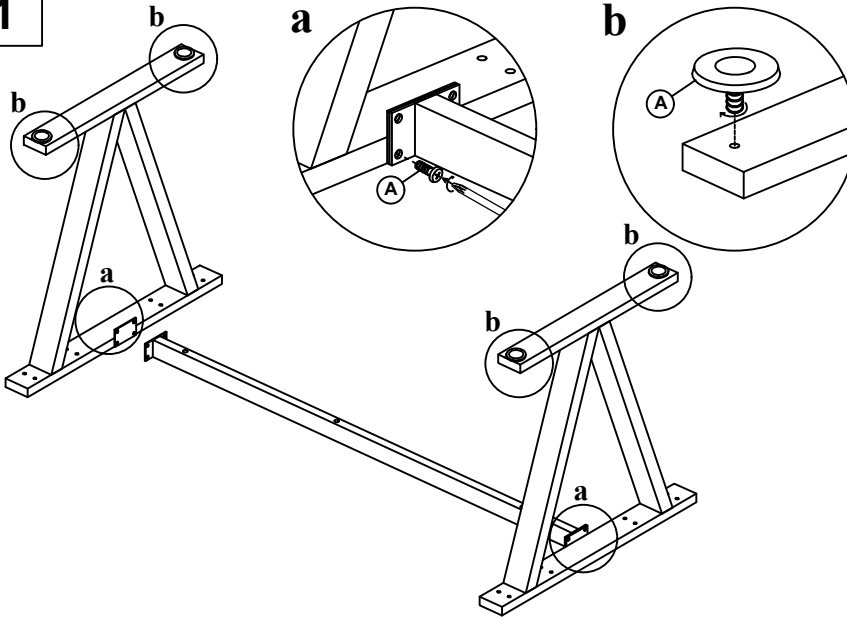

Assembly Instructions

Beaumont 63" Desk w/V-Legs

Questions?
Call Customer Service at
1-800-443-5117, Mon-Fri, 8:30 - 5PM Central Time
or email at
CustomerSvc@ModernOfficeFurniture.com

A. VL ML740 x 1

B. VL MB1424 x 1

1

2