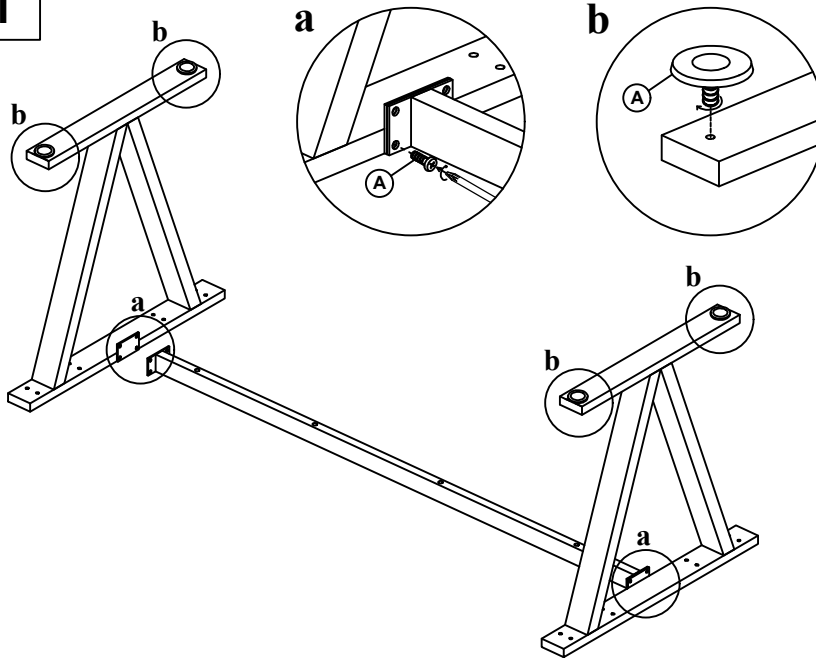

A. VL ML740 x 1

B. VL MB1624 x 1

1

2