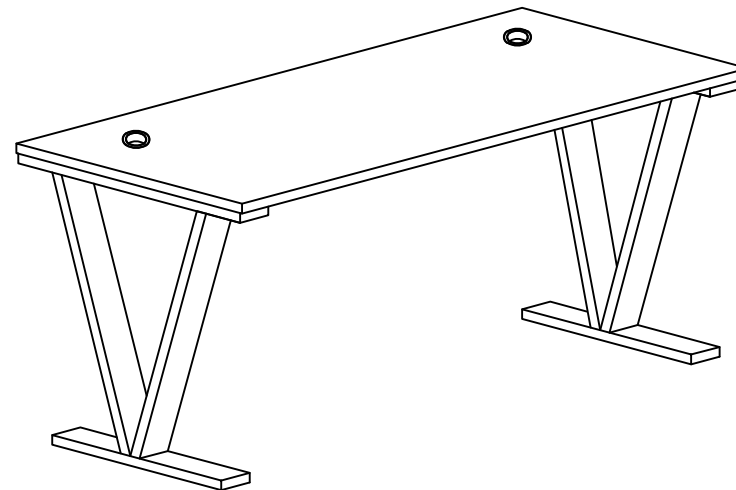

A. VL ML740 x 1

B. VL MB1624 x 1

1

2

Assembly Instructions

Beaumont Return Desk with V-Legs

Questions?
Call Customer Service at
1-800-443-5117, Mon-Fri, 8:30 - 5PM Central Time
or email at
CustomerSvc@ModernOfficeFurniture.com

A. VL ML590(S) x 1

B. VL MB 1324 x 1

MVL SR10560 A

C x 2

D x 12 (M3.5 x 16mm)

1

2

3