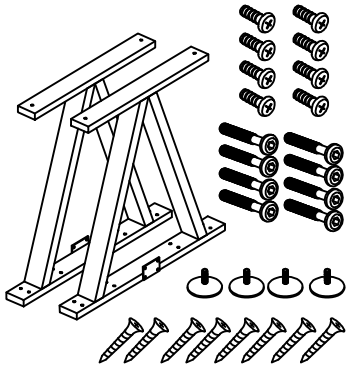

A. VL ML740 x 1

B. VL MB1624 x 1

1

2

Assembly Instructions

Beaumont Return Desk with V-Legs

Questions?
Call Customer Service at
1-800-443-5117, Mon-Fri, 8:30 - 5PM Central Time
or email at
CustomerSvc@ModernOfficeFurniture.com

A. VL ML590(S) x 1

B. VL MB 1324 x 1

MVL SR10560 A

C x 2

D x 12 (M3.5 x 16mm)

1

2

3