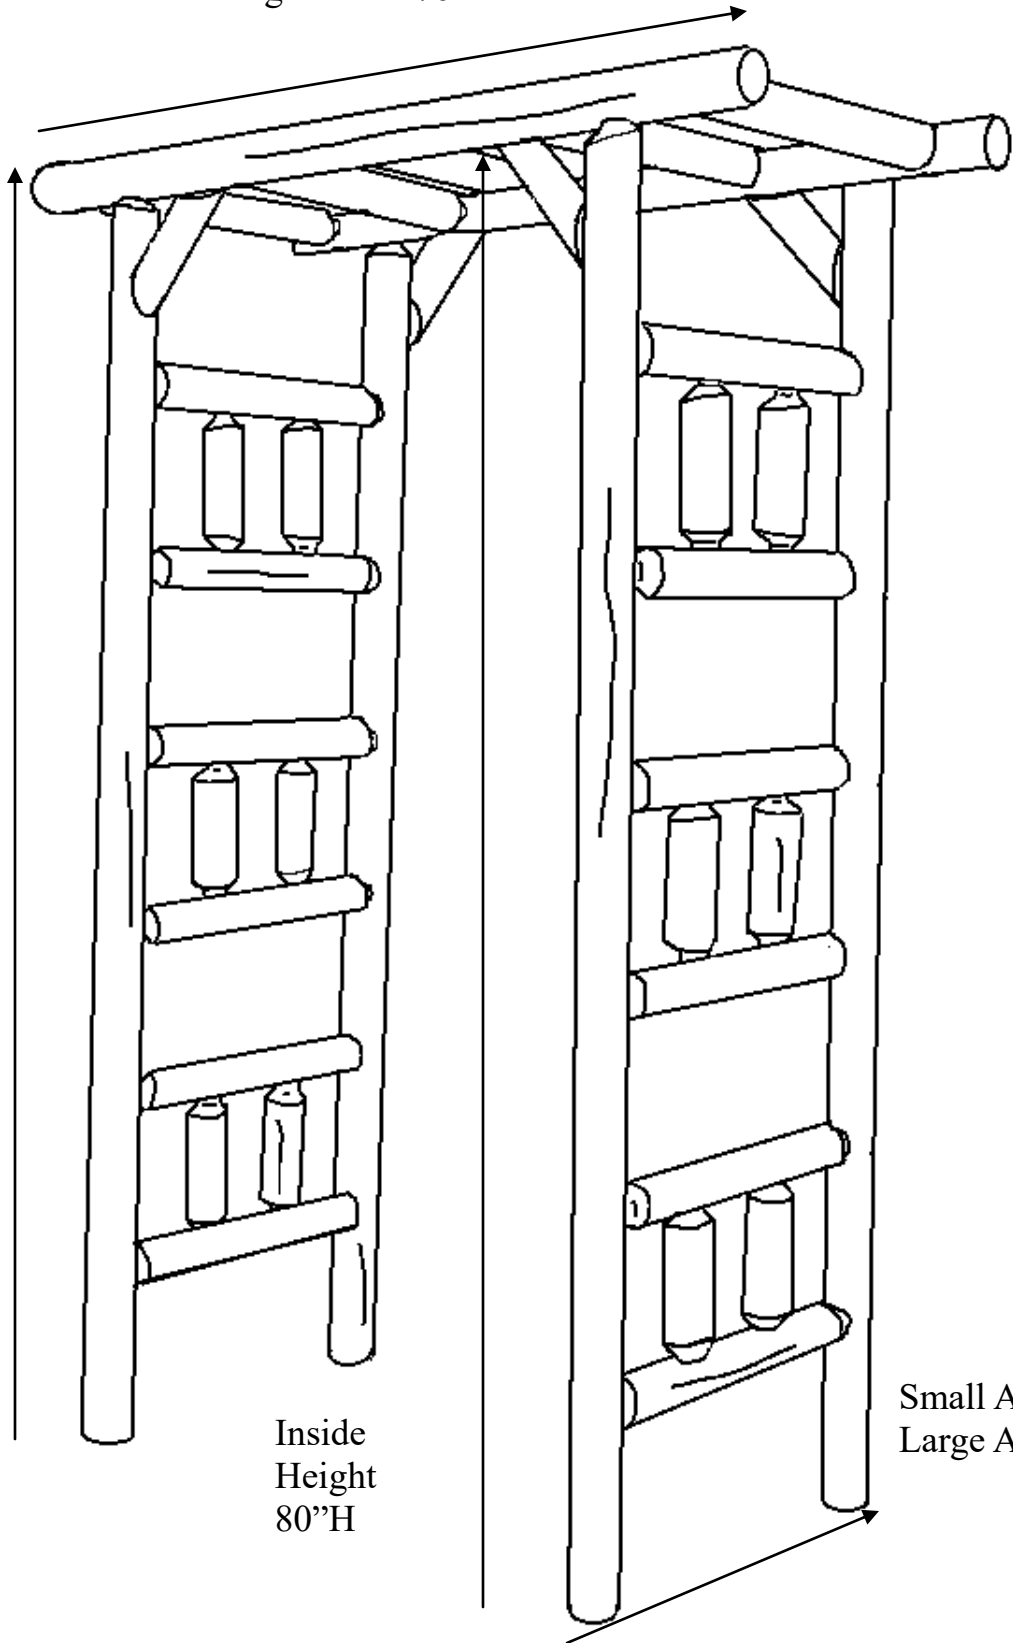

Cedar Log Arbor  
CF1155 Small & CF1157 Large

Small Arbor 58" W  
Large Arbor 76" W

Both Arbors 83"H

Inside  
Height  
80"H

Small Arbor 26"D  
Large Arbor 36"D