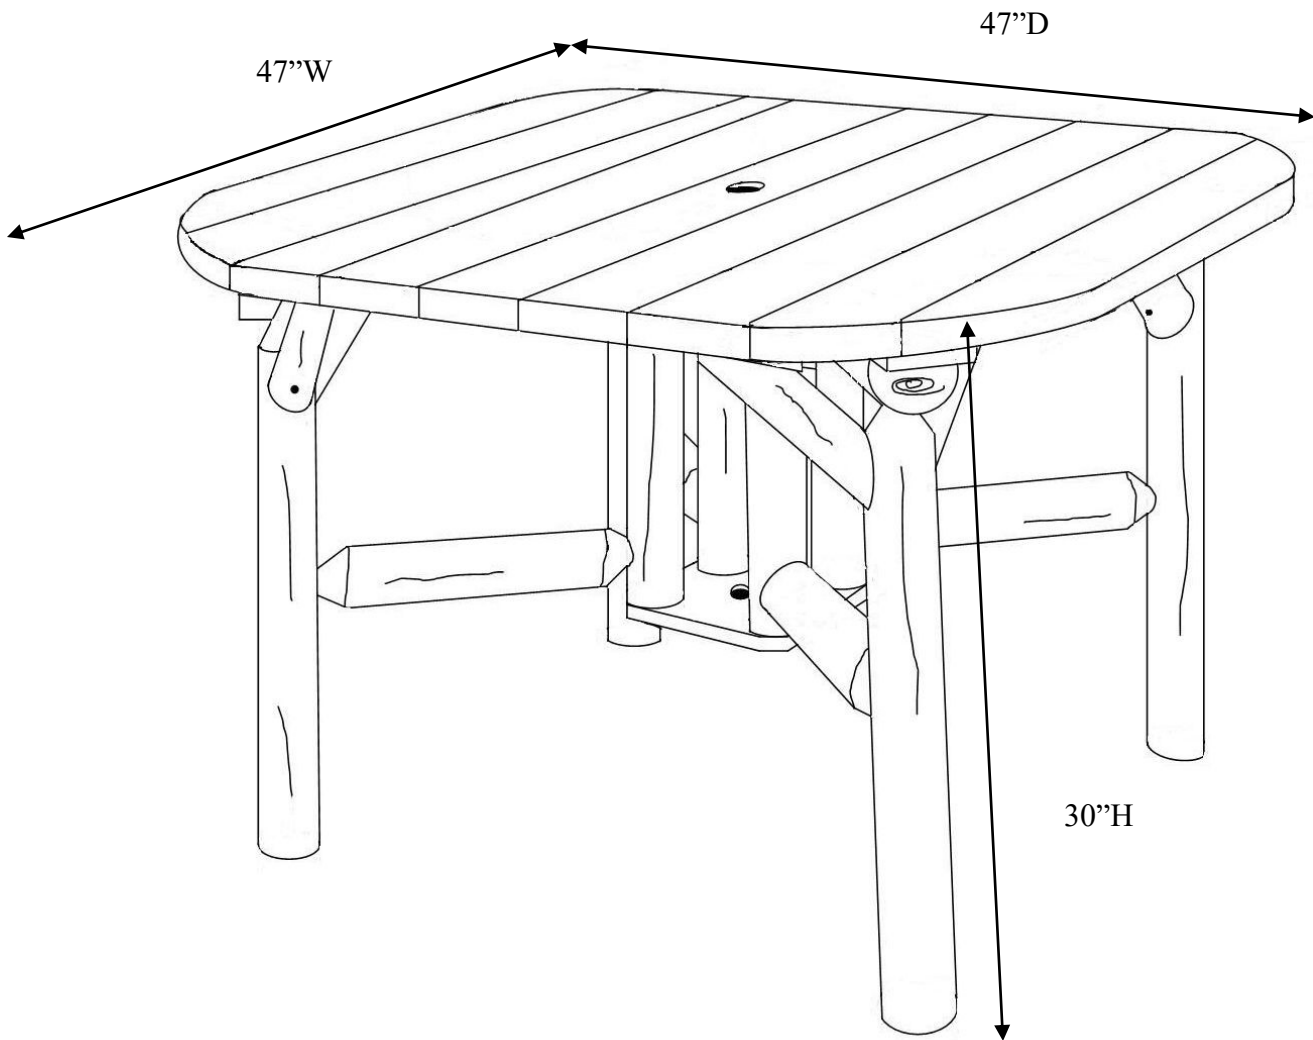

CF1223 23" End Bench Pair

DIMENSIONS & FEATURES

- Overall average dimensions 23"W x 11"D x 18"
- Weight capacity of 300 lbs.
- Logs made from 100% Northern White Cedar
- Bench top made from Northern White Pine
- Bench top is pre-assembled
- Comes packaged 2 in a box
- Complete set of hardware and instructions.
- Made in the USA

CF1247 Roundabout Dining Table

DIMENSIONS & FEATURES

- Overall average dimensions 47"W x 47"D x 30"H
- Weight capacity of 300 lbs.
- Logs made from 100% Northern White Cedar
- Table top made from Northern White Pine
- Table top is pre-assembled in two halves
- Leg assemblies are pre-assembled
- Center hole in table top and support brace for umbrella
- Complete set of hardware and instructions
- Made in the USA