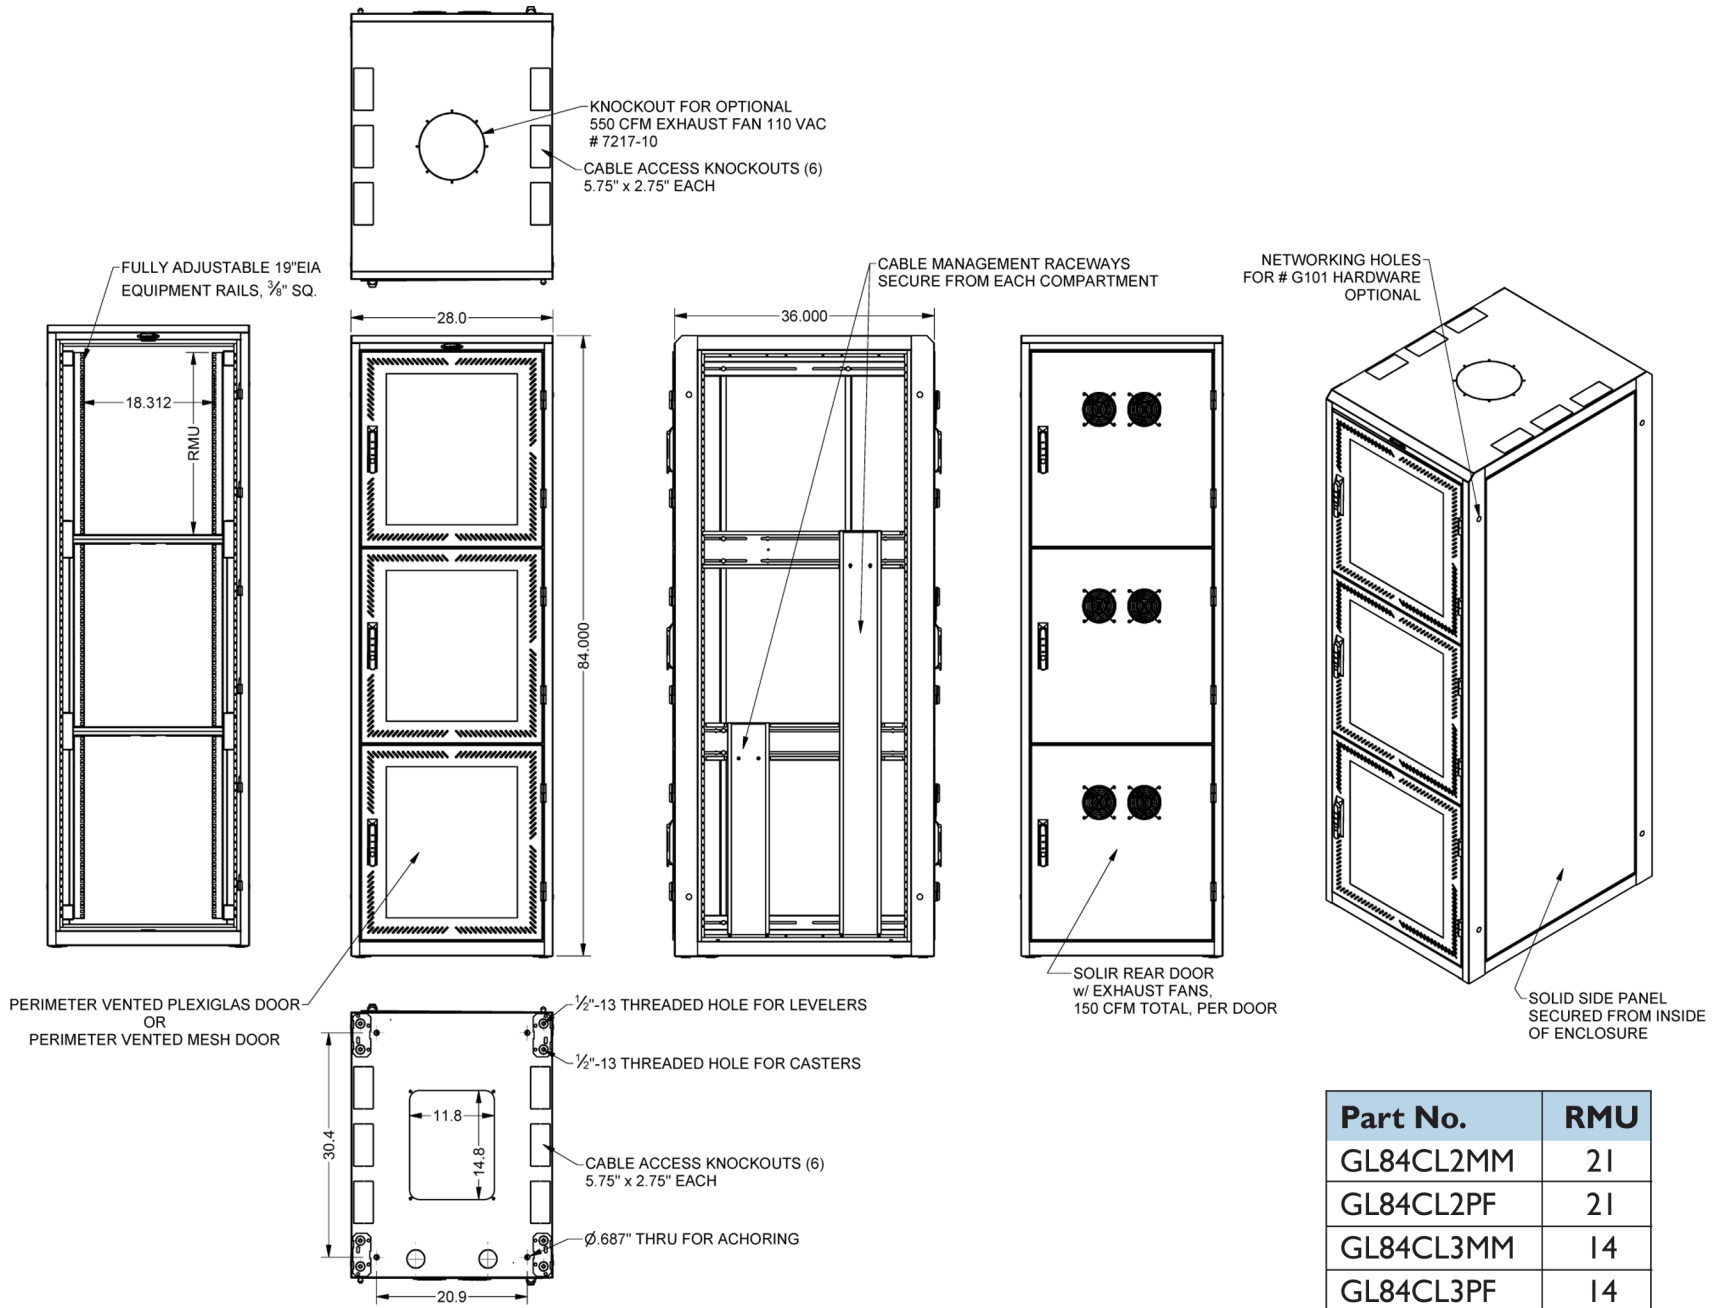

# Co-Lo Enclosure

Part No.	RMU
GL84CL2MM	21
GL84CL2PF	21
GL84CL3MM	14
GL84CL3PF	14

Number of RMU's is per compartment