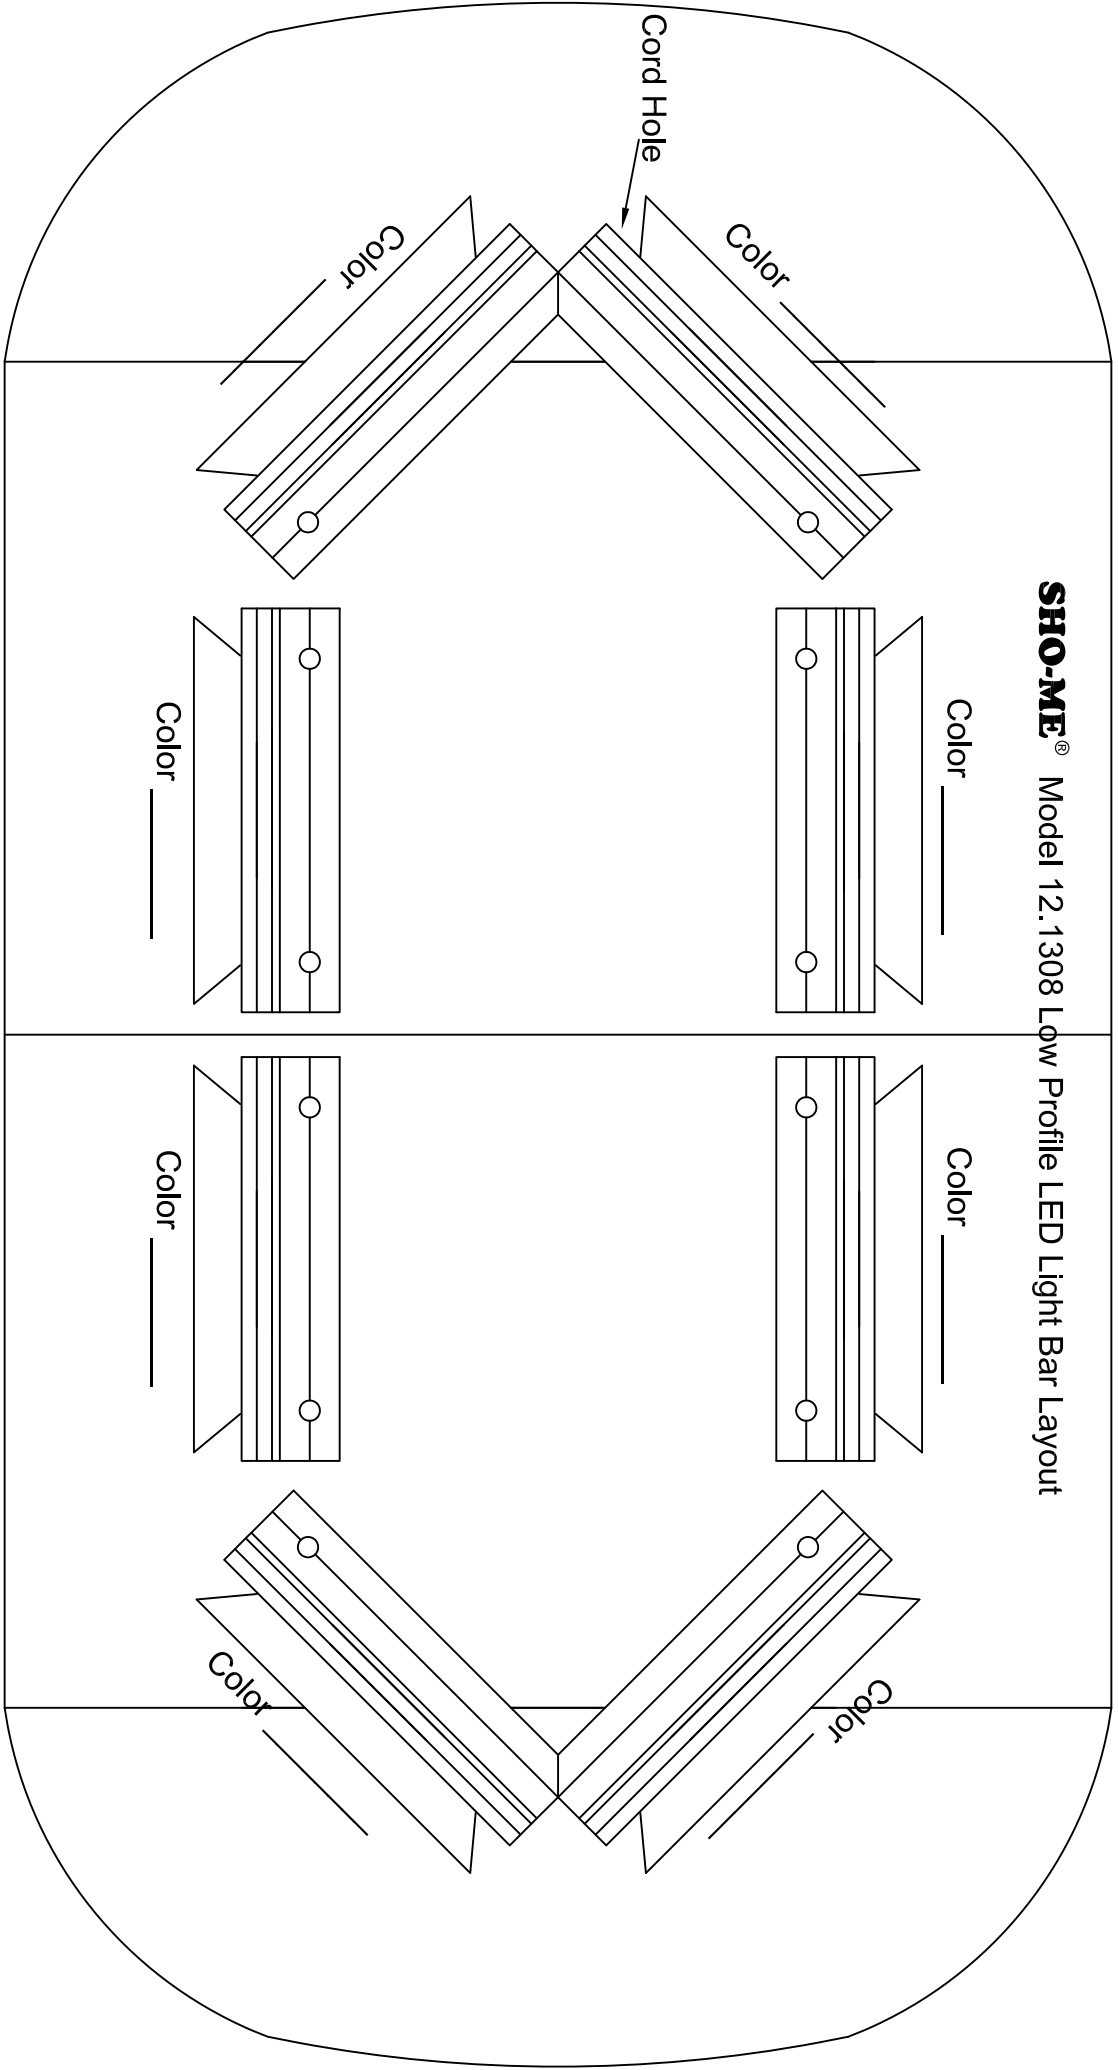

Front 

SHO-ME® Model 12.1308 Low Profile LED Light Bar Layout

Rear