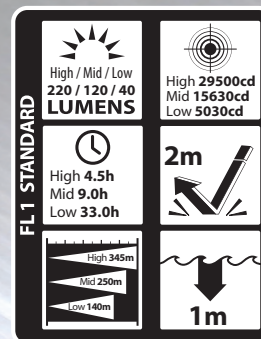

**220** Lumens  
Flashlight

- 4.5 hours run-time
- Deep reflector
- **3 brightness levels**
- **Strobe**

**NSR 9600** series

**NIGHTSTICK**  
Life Depends on Light™

NSR 9600 series

**Duty / Personal-Size  
Metal Flashlight  
Rechargeable**

More info  
Plus d'info  
Más información

**FEATURES 9612B / 9614B**

- 50,000+ hour LED life
- 9612B - Single switch control
- 9614B - Body and tail switch work in tandem
- Momentary or constant flashlight + strobe
- Machined aluminum body
- Non-slip grip
- Serialized for personal identification
- Rechargeable lithium-ion battery pack included
- Length: 8.8in, head diameter:1.6in, handle diameter 1.2in, Weight: 12.8oz
- Limited Lifetime Warranty\*

**PERFORMANCE 9612B / 9614B**

- CREE® LED technology
- High-brightness 220 lumens • 4.5 hours run-time
- Medium - brightness 120 lumens • 9.0 hours run-time
- Low - brightness 40 lumens • 33.0 hours run-time
- Strobe -200 lumens • 6.0 hours run-time
- Typical charge time 4 hours
- Waterproof to 1 meter (IP-X7)
- Impact resistant • 2 meter drop