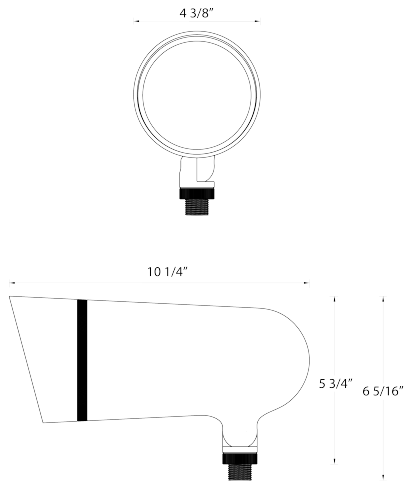

Knuckle arm mount

Other

5-Year Limited Warranty:

The RAB 5-year, limited warranty covers light output, driver performance and paint finish. Warranty is subject to all terms and conditions.

R-48

Dimensions

Features

- 100,000-Hour LED lifespan
- IP65 rating protects against dust and water
- 5-Year, limited warranty

Ordering Matrix

| Family | Wattage | Mounting | Color Temp | Optics | Finish |
|--------|----------------------------------|---------------------|---|---|--|
| R-48 | L | | | | |
| | S = Small, 13W L = Large, 48W | Blank = Knuckle Arm | Blank = 2700-5000K Tunable White, RGBW 16+ Million Colors | Blank = Flood/Spot/Narrow Beam Angle Adjustable | Blank = Bronze W = White B = Black |