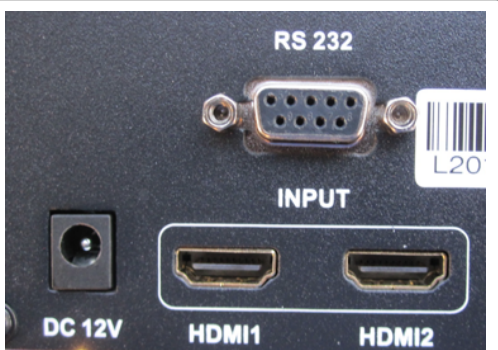

Switch and Upscale Multiple AV Sources to HDMI

Front of AV to HDMI Scaler and Switch

Rear of AV to HDMI Scaler and Switch

Two HDMI Inputs, RS232 and Power input

svideo.com

S-Video, Composite Video Stereo Audio and Component Video Input

Composite Video, Stereo Audio and Component Video Input

Remote Control

VGA, PC Audio and SCART Input

HDMI and Stereo Audio Output