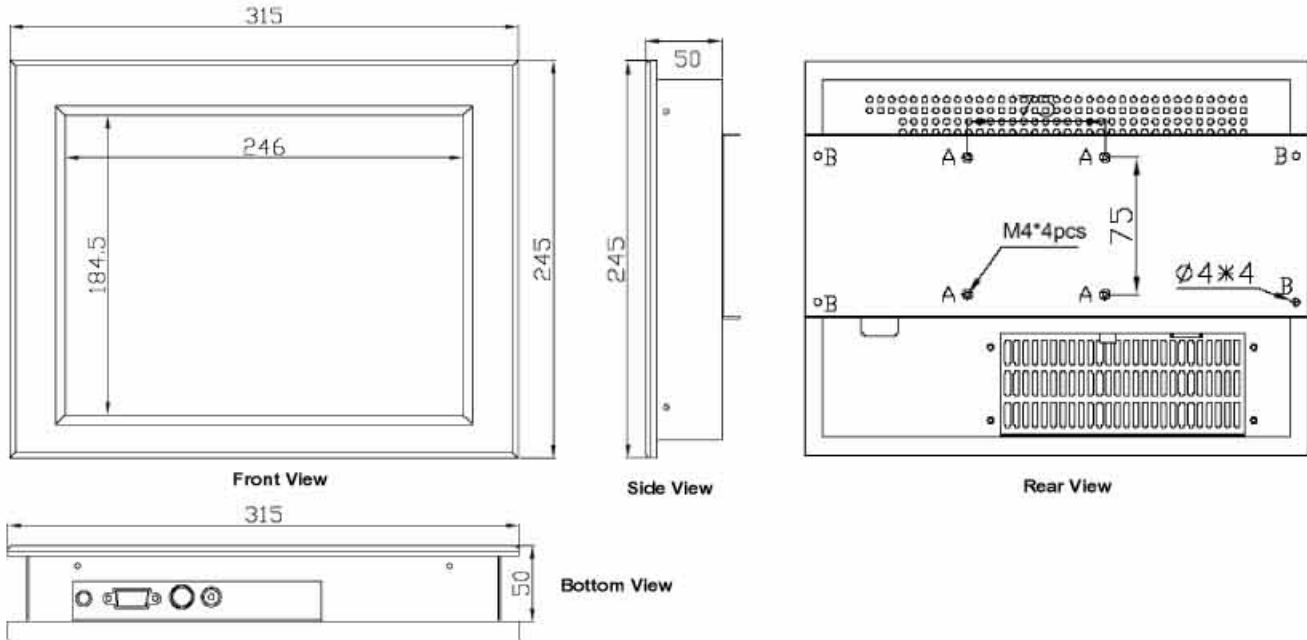

**Model: iAP-1200**

**12.1" Industrial 6mm Aluminium Front Bezel LCD Display**

### LCD Screen

Manufacturer		
LCD Origin	South Korea	
LCD Type	Samsung grade A industrial TFT LCD Panel	
Display Size	12.1 inch diagonal (246.0H x 184.5V)	
Resolution	800 x 600, SVGA	
Display Color	262,144 color	
Brightness	300 cd/m <sup>2</sup>	
Contrast Ratio	300 : 1 (Typical)	
Pixel Pitch	0.308 x 0.308 mm	
Viewing Angle	60 / 60 / 50 / 50 (L / R / U / D)	
OSD Control	Brightness, Contrast, Phase & Clock, Color, H & V position, Auto-tune & Recall	
VGA Connector	D-Sub 15 pin VGA analog	
Video Input	S-Video and Composite ( Optional )	
LCD MTBF	40,000 hrs	
Mounting	Panel, wall-mount or VESA arm	
Dimension	315(W) x 245(H) X 50(D) mm	
Weight	3 kg (Net) / 4 kg (Gross)	
Packing	555(L) x 470(W) X 90(D) mm	

### External Power Adapter

AC Input	110V ~ 220V AC Input
DC Input	12V@5A Output
AC Cable Length	180cm
DC Cable Length	182cm
Adapter Size	108(L) x 64(W) x 30(H) mm
Safety Approval	UL, CE

### Ordering Information

Model	Description
<b>iAP-1200</b>	12.1" Aluminium Front Panel w/ Video Input
<b>iAP-1200-TRS</b>	12.1" Al. FP w/ Res. touch screen (Serial)
<b>iAP-1200-TRB</b>	12.1" Al. FP w/ Res. touch screen (USB)
<b>iAP-1200-TCS</b>	12.1" Al. FP w/ Cap. touch screen (Serial)
<b>iAP-1200-TCB</b>	12.1" Al. FP w/ Cap. touch screen (USB)
<b>iAP-1200AV</b>	12.1" Aluminium Front panel w/ Video Input & TV
<b>iAP-1200AV-TRS</b>	12.1" Al. FP w/ Video & TV, Res. touch screen (Serial)
<b>iAP-1200AV-TRB</b>	12.1" Al. FP w/ Video & TV, Res. touch screen (USB)
<b>iAP-1200AV-TCS</b>	12.1" Al. FP w/ Video & TV, Cap. touch screen (Serial)
<b>iAP-1200AV-TCB</b>	12.1" Al. FP w/ Video & TV, Cap. touch screen (USB)