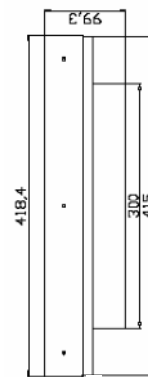

Front View

Side View

Bottom View

Rear View

AP

DP

OP

### LCD Screen

|                |   |
|----------------|---|
| Manufacturer   |   |
| LCD Origin     | South Korea   |
| LCD Type       | Samsung grade A industrial TFT LCD Panel  |
| Display Size   | 26.0 inch diagonal (575.77H x 323.71V)  |
| Resolution     | 1,366 x 768, WXGA   |
| Display Color  | 16.7M color   |
| Brightness     | 500 cd/m <sup>2</sup>   |
| Contrast Ratio | 1000 : 1 (Typical)  |
| Pixel Pitch    | 0.5108 x 0.5108 mm  |
| Viewing Angle  | 85 / 85 / 85 / 85 (L / R / U / D)   |
| OSD Control    | Brightness, Contrast, Phase & Clock,<br>Color, H & V position, Auto-tune & Recall |
| VGA Connector  | D-Sub 15 pin VGA analog   |
| Video Input    | S-Video and Composite   |
| TV Channel     | NTSC, PAL, SECAM  |
| TV Input       | RF F-connector  |
| LCD MTBF       | 50,000 hrs  |
| Mounting       | Panel, wall-mount or VESA arm   |
| Dimension      | 692.4(W) x 418.4(H) x 99.3(D) mm  |
| Weight         | 15.01 kg (Net)  |
| Packing        | 876(W) x 714(H) x 338(D) mm   |

### External Power Adapter

|                 |                           |
|-----------------|---------------------------|
| AC Input        | 110V ~ 220V AC Input      |
| DC Input        | 12V@5A Output             |
| AC Cable Length | 180cm                     |
| DC Cable Length | 182cm                     |
| Adapter Size    | 108(L) x 64(W) x 30(H) mm |
| Safety Approval | UL, CE                    |

### Ordering Information

| Model      | Description                                  |
|------------|--|
| iDP-2600W  | 26" Display Panel Wide-Ranges w/ Video Input |
| iDP-2600WT | 26" DP WR w/ Video Input & TV Tuner          |