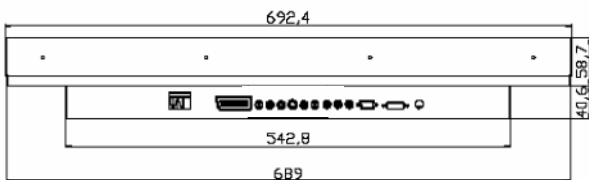

Front View

Side View

Bottom View

Rear View

AP

DP

OP

### LCD Screen

|                |   |
|----------------|---|
| Manufacturer   |   |
| LCD Origin     | South Korea   |
| LCD Type       | Samsung grade A industrial TFT LCD Panel  |
| Display Size   | 26.0 inch diagonal (575.77H x 323.71V)  |
| Resolution     | 1,366 x 768, WXGA   |
| Display Color  | 16.7M color   |
| Brightness     | 500 cd/m <sup>2</sup>   |
| Contrast Ratio | 1000 : 1 (Typical)  |
| Pixel Pitch    | 0.5108 x 0.5108 mm  |
| Viewing Angle  | 85 / 85 / 85 / 85 (L / R / U / D)   |
| OSD Control    | Brightness, Contrast, Phase & Clock,<br>Color, H & V position, Auto-tune & Recall |
| VGA Connector  | D-Sub 15 pin VGA analog   |
| Video Input    | S-Video and Composite   |
| TV Channel     | NTSC, PAL, SECAM  |
| TV Input       | RF F-connector  |
| LCD MTBF       | 50,000 hrs  |
| Mounting       | Panel, wall-mount or VESA arm   |
| Dimension      | 692.4(W) x 418.4(H) x 99.3(D) mm  |
| Weight         | 15.01 kg (Net)  |
| Packing        | 876(W) x 714(H) x 338(D) mm   |

### External Power Adapter

|                 |                           |
|-----------------|---------------------------|
| AC Input        | 110V ~ 220V AC Input      |
| DC Input        | 12V@5A Output             |
| AC Cable Length | 180cm                     |
| DC Cable Length | 182cm                     |
| Adapter Size    | 108(L) x 64(W) x 30(H) mm |
| Safety Approval | UL, CE                    |