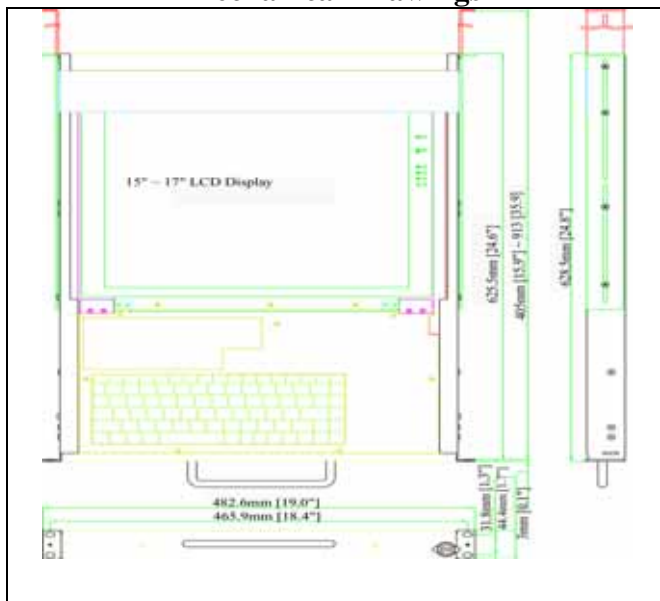

ELD-115m : 1U Rackmount 15" LCD Drawer Real Mouse with Speakers

Model: ELD115m

Features:

- 1U 15" 1024x768 LCD panel with keyboard drawer
- Built-in stereo speaker
- Max depth with adjustable bracket : 35.9 inches
- Notebook keyboard (IBM PC / AT compatible)
- PS/2 optical mouse, keyboard integrated mouse pad
- Note Book style keyboard
- Removable power supply
- Operating temperature 0 to 60 degree
- Humidity 20% to 85%RH
- 19"(W) x25"(D) x1.75"(H)
- Black color

Display Performance

Items	Specifications
Screen Diagonal	38 cm 15 inches
Active Area	304.128 (H) x 228.096(V)
Pixel H x V	1024 (H) x 768 (V)
Pixel Pitch	0.297(H) x 0.297(W)
Pixel Arrangement	R.G.B Vertical Stripe
White Luminance	330 cd/m ²
Contrast Ratio	200:1 (Typ)
Optical Response Time	Ton = 15ms (Typ.,100% → 10%)
Nominal Input Voltage	+5.0 V
Power Consumption	16.5W (Typ)
Support Color	262,144 colors
Temperature Range	
Operating	0 to +50 °C
Storage (Shipping)	-20 to +65 °C

Mechanical Drawings

Power supply

Built-in adapter: 110V - 220V AC Input 12V 4A
 Output
 Cable length from mains plug to adapter: 6ft (182cm)
 Safety approval: UL, CE

Product dimension 19" (W) x 1.75"(H) x 25"(D)

Packing dimension 31"(L) x 24" (W) x 7"(H)

Weight

Model No	KVM	Net / Gross weight
ELD115m	Non	Approx 35 lbs