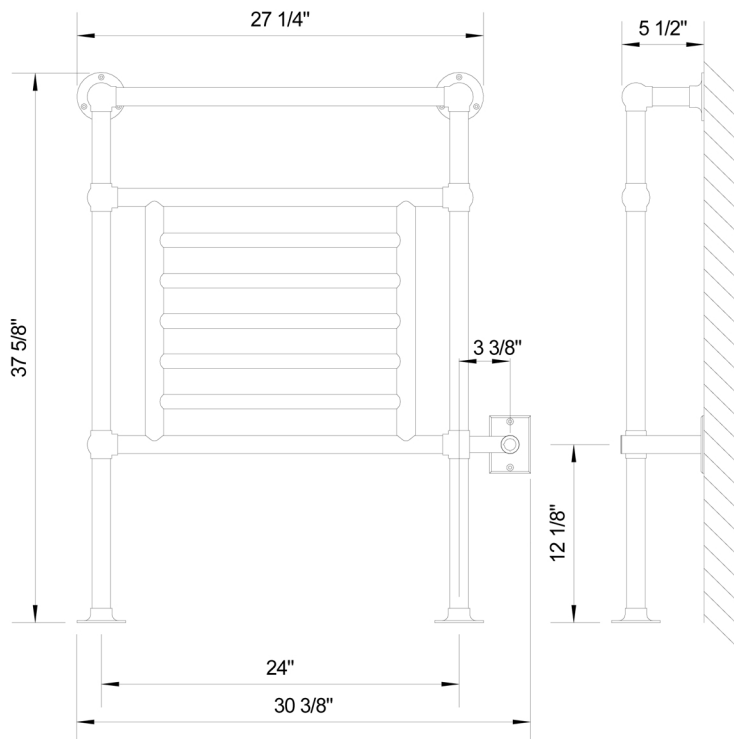

## AWE EB27

A classic towel warmer design.

- Available in one size.
- Easily installed.
- Finishes: chrome, nickel, satin nickel, regal brass, white and oil-rubbed bronze.
- Provided with backlit on/off switch and matching installation accessories.
- Output: 200 Watts.
- Carries a 5 year warranty against any manufacturing defects. For complete details on the Myson warranty, please refer to the [Warranty section](#) on this site or contact Myson at 1-800-698-9690.
- Download the [AWE EB27 Technical Data Sheet](#)

Model	Watts	Overall Height (In)	Overall Width (In)	Overall Projection (In)	Tube Diameter (In)	Approx. Shipping Weight (lbs)
AWE EB27-1	200	37 5/8"	27 1/4"	5 1/2"	1 - 1/4"	60

### Technical Information

- 120VAC 60Hz 200W 1.82A
- 1-1/4" Diameter Brass Tubing
- Smart Thermo Control Element
- 60 lbs.