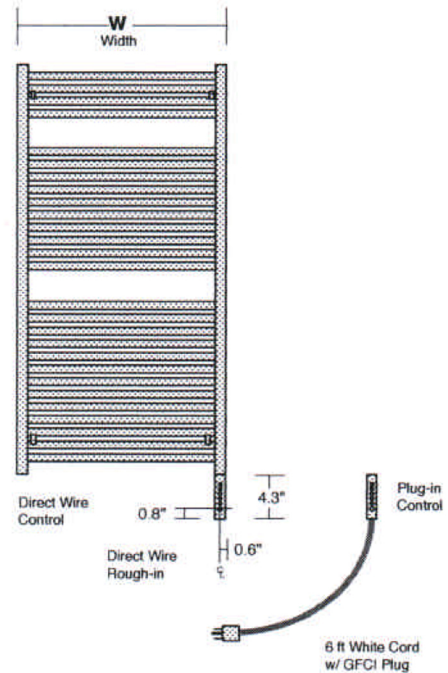

Electric Radia Dimensions

Side View Piping Dimensions

Front View Piping Dimensions

Model : RTRE-2924

Height : 28.2"

Width : 23.6"

Bracket to Bracket : 21.2"

Wattage : 450W