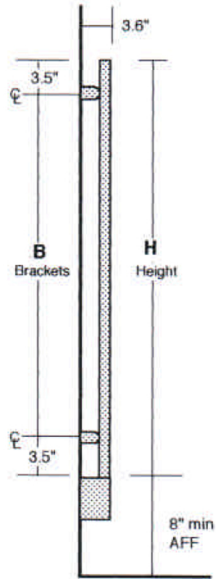

Electric Radia Dimensions

Side View Piping Dimensions

Front View Piping Dimensions

Model : RTRE-2924

Height : 28.2"

Width : 23.6"

Bracket to Bracket : 21.2"

Wattage : 450W