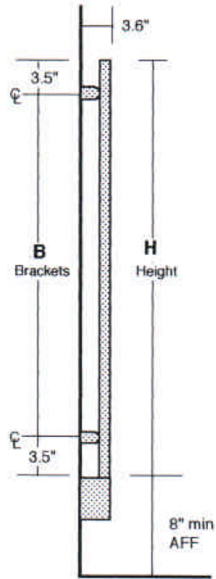

Electric Radiator Dimension

Side View Piping Dimensions

Front View Piping Dimensions

Model : RTRE-4624

Height : 45.2"

Width : 23.6"

Bracket to Bracket : 38.3"

Wattage : 600W