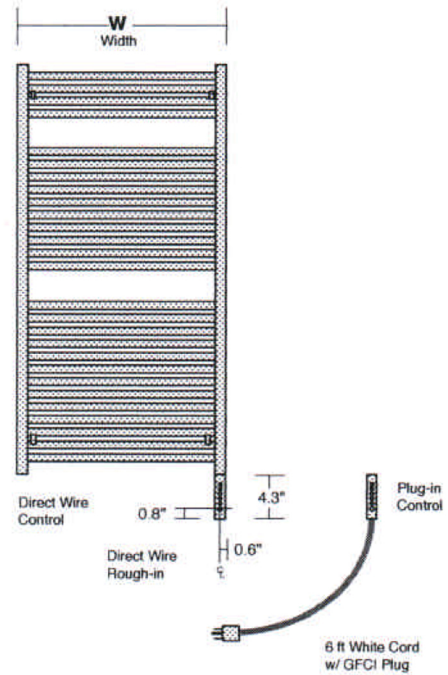

Electric Radiator Dimension

Side View Piping Dimensions

Front View Piping Dimensions

Model : RTRE-4624

Height : 45.2"

Width : 23.6"

Bracket to Bracket : 38.3"

Wattage : 600W