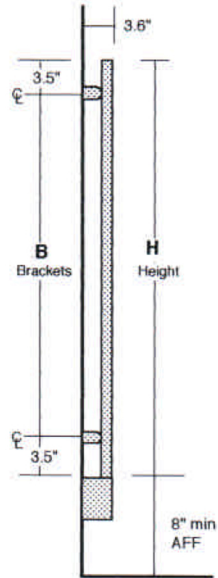

# Electric Radia Dimension

## Side View Piping Dimensions

## Front View Piping Dimensions

Model : RTRE-4630

Height : 45.2"

Width : 29.5"

Bracket to Bracket : 38.3"

Wattage : 900W