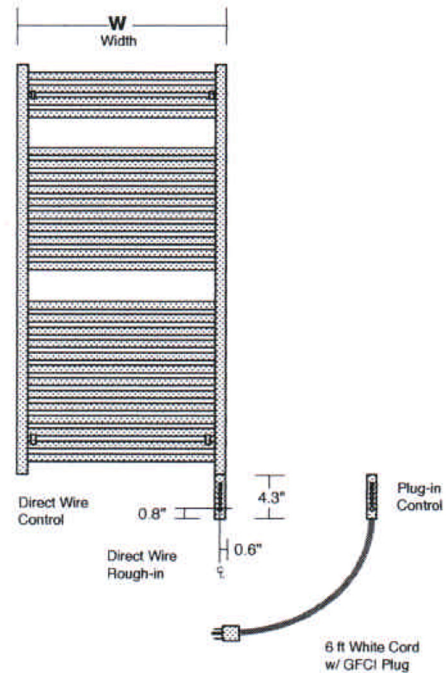

# Electric Radia Dimension

## Side View Piping Dimensions

## Front View Piping Dimensions

Model : RTRE-4630

Height : 45.2"

Width : 29.5"

Bracket to Bracket : 38.3"

Wattage : 900W