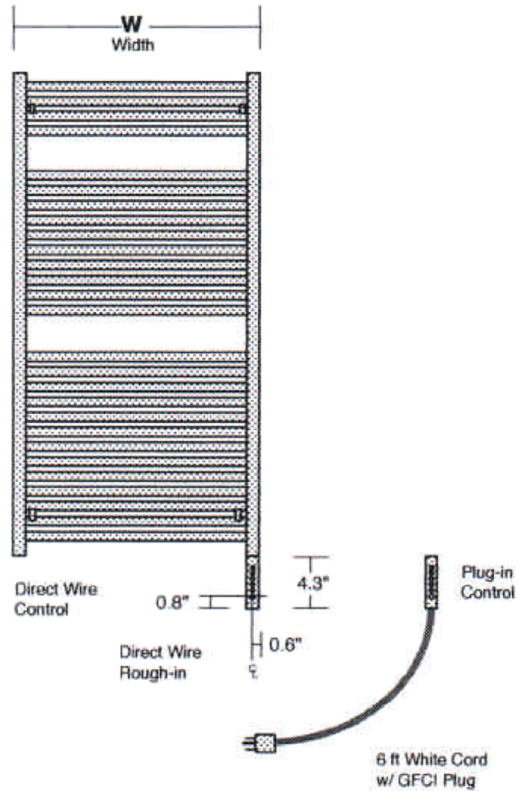

Electric Radia Dimensions

Side View Dimensions

Front View Dimensions

Model : RTRE-2924

Height : 28.2"

Width : 23.6"

Bracket to Bracket : 21.2"

Wattage : 450W