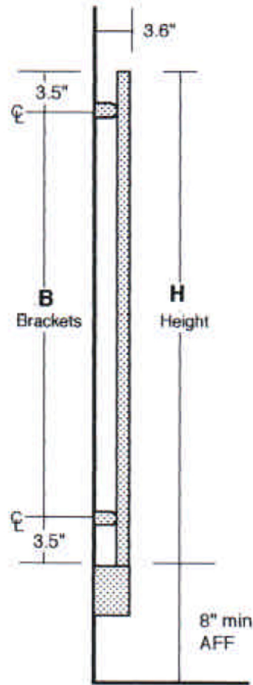

Electric Radia Dimensions

Side View Dimensions

Front View Dimensions

Model : RTRE-2924

Height : 28.2"

Width : 23.6"

Bracket to Bracket : 21.2"

Wattage : 450W