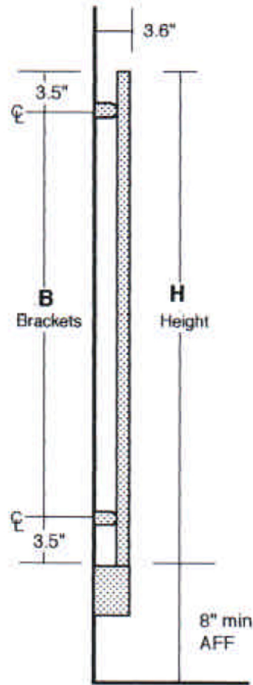

Electric Rada Dimensions

Side View Dimensions

Front View Dimensions

Model : RTRE-4624

Height : 45.2"

Width : 23.6"

Bracket to Bracket : 38.3"

Wattage : 600W