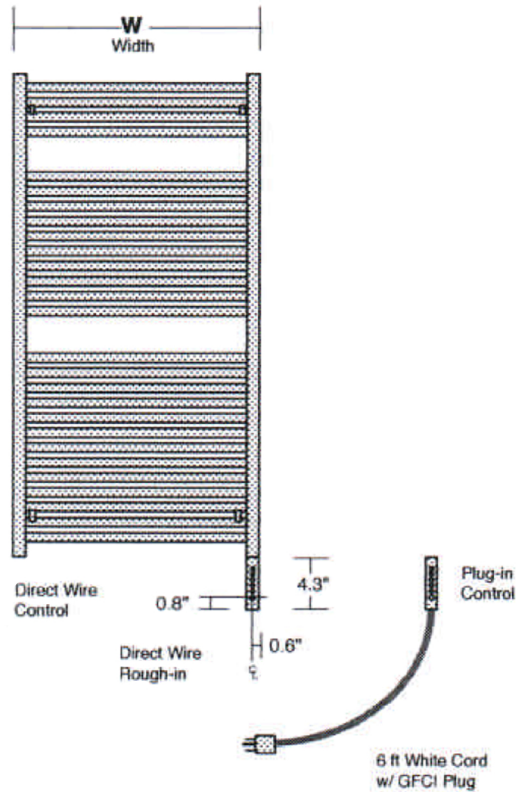

Electric Rada Dimensions

Side View Dimensions

Front View Dimensions

Model : RTRE-4624

Height : 45.2"

Width : 23.6"

Bracket to Bracket : 38.3"

Wattage : 600W