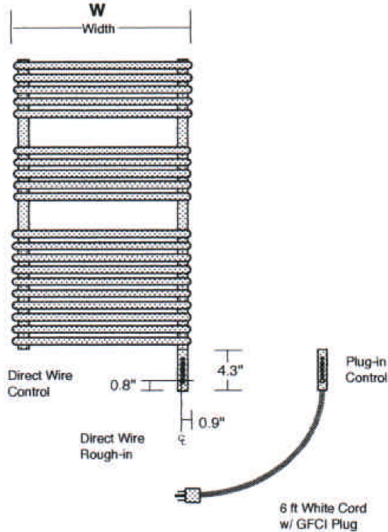

Electric Solea Dimensions

Side View Piping Dimensions

Front View Piping Dimensions

Model : STRE-3420

Height : 33.8"

Width : 19.7"

Bracket to Bracket : 24.4"

Wattage : 450W