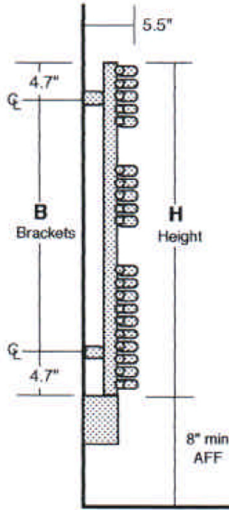

Electric Solea Dimensions

Side View Piping Dimensions

Front View Piping Dimensions

Model : STRE-3420

Height : 33.8"

Width : 19.7"

Bracket to Bracket : 24.4"

Wattage : 450W