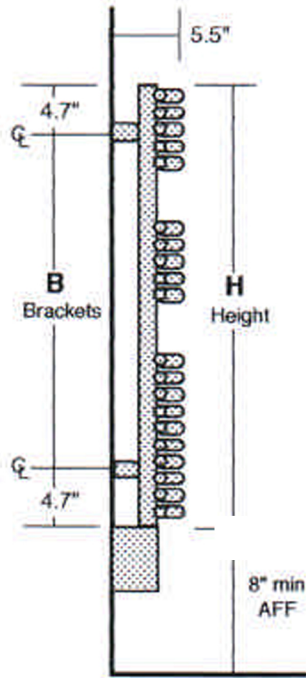

Electric Solea Dimensions

Side View Dimensions

Front View Dimensions

Model : STRE-3420

Height : 33.8"

Width : 19.7"

Bracket to Bracket : 24.4"

Wattage : 450W