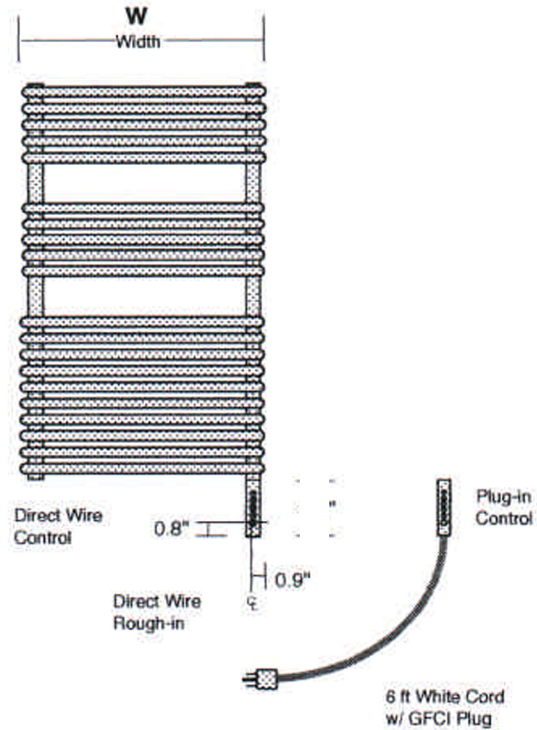

Electric Solea Dimensions

Side View Dimensions

Front View Dimensions

Model : STRE-3420

Height : 33.8"

Width : 19.7"

Bracket to Bracket : 24.4"

Wattage : 450W