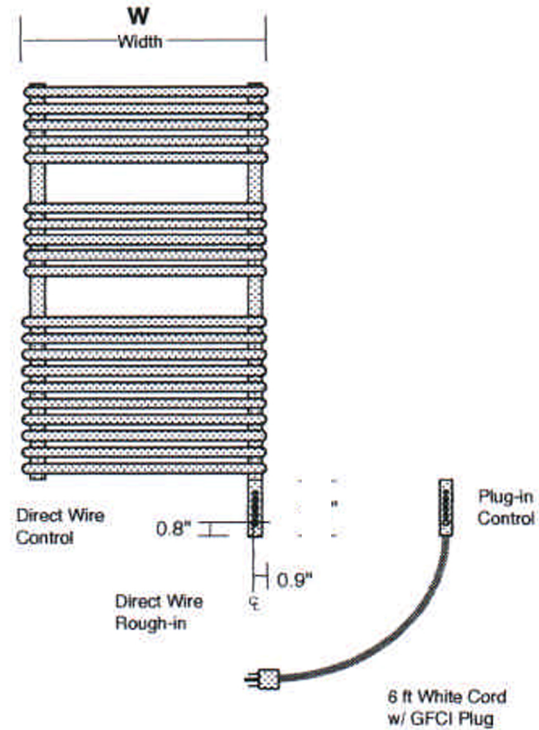

Electric Solea Dimensions

Side View Dimensions

Front View Dimensions

Model : STRE-5420

Height : 53.3"

Width : 19.7"

Bracket to Bracket : 43.9"

Wattage : 900W