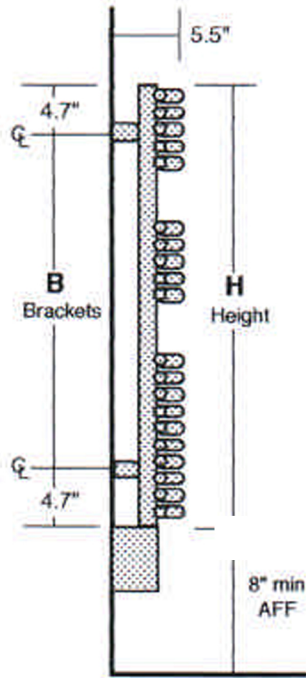

Electric Solea Dimensions

Side View Dimensions

Front View Dimensions

Model : STRE-5420

Height : 53.3"

Width : 19.7"

Bracket to Bracket : 43.9"

Wattage : 900W