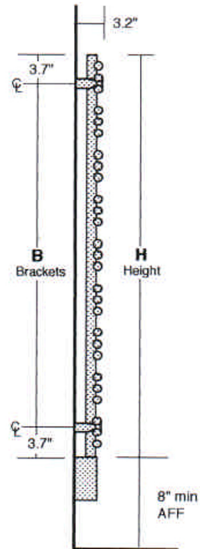

Electric Versus Dimensions

Side View Dimensions

Left Hand Control Front View

Right Hand Control Front View

- Model : VTREL-6923
- Height : 68.4"
- Width : 22.8"
- Bracket to Bracket : 61.0"
- Wattage : 900W
- Control : Left