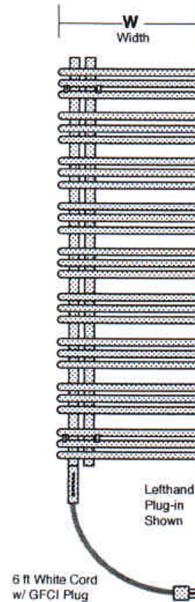

Electric Versus Dimensions

Side View Dimensions

Left Hand Control Front View

Right Hand Control Front View

- Model : VTREL-6923
- Height : 68.4"
- Width : 22.8"
- Bracket to Bracket : 61.0"
- Wattage : 900W
- Control : Left