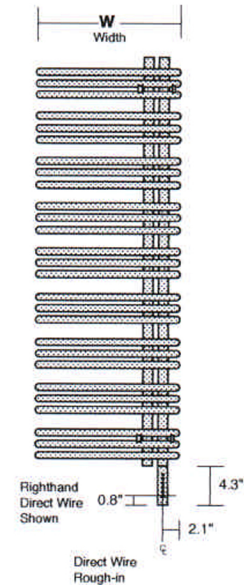

Electric Versus Dimensions

Side View Dimensions

Left Hand Control Front View

Right Hand Control Front View

- Model : VTREL-6923
- Height : 68.4"
- Width : 22.8"
- Bracket to Bracket : 61.0"
- Wattage : 900W
- Control : Left