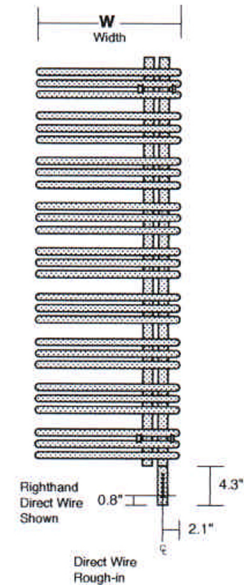

Electric Versus Dimensions

Side View Dimensions

Left Hand Control Front View

Right Hand Control Front View

Model : VTRER-5223

Height : 51.3"

Width : 22.8"

Bracket to Bracket : 43.9"

Wattage : 600W

Control : Right