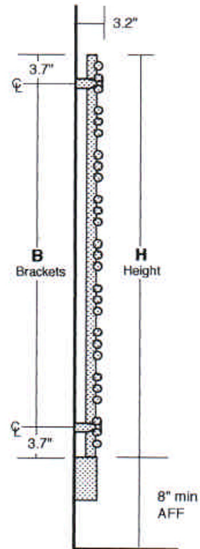

Electric Versus Dimensions

Side View Dimensions

Left Hand Control Front View

Right Hand Control Front View

Model : VTRER-5223

Height : 51.3"

Width : 22.8"

Bracket to Bracket : 43.9"

Wattage : 600W

Control : Right