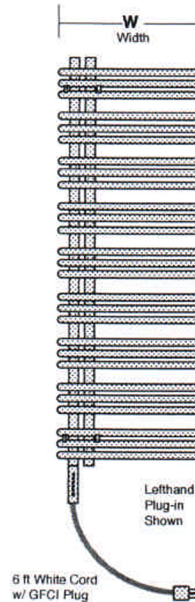

Electric Versus Dimensions

Side View Dimensions

Left Hand Control Front View

Right Hand Control Front View

Model : VTRER-5223

Height : 51.3"

Width : 22.8"

Bracket to Bracket : 43.9"

Wattage : 600W

Control : Right