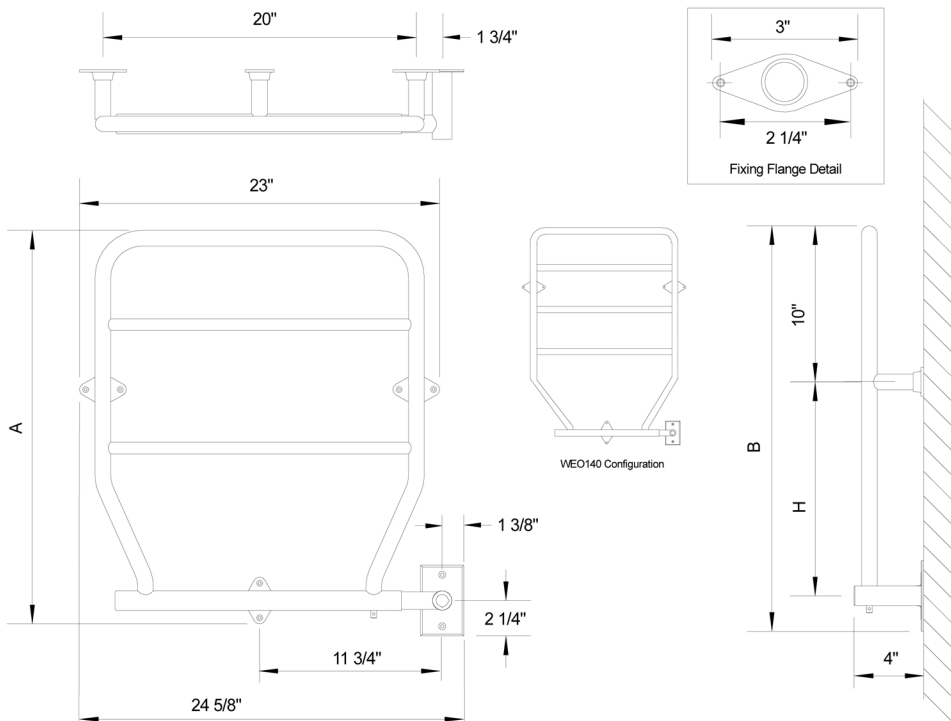

TAMAR WEO-100

A functional and tidy wallmount unit.

- Available in one size.
- Easily installed.
- Finishes: chrome, nickel, satin nickel, regal brass, white and oil-rubbed bronze.
- Output: 100 watts. The 140 watt TAMAR WEO-140 is also available.
- Provided with backlit on/off switch and matching installation accessories.
- Carries a 5 year warranty against any manufacturing defects. For complete details on the Myson warranty, please refer to the Warranty section on this site or contact Myson at 1-800-698-9690.
- Download the Tamar WEO Technical Data Sheet

Model	Output Watts	Overall Height (In)	Overall Width (In)	Overall Projection (In)	Tube Diameter (In)	Approx Shipping Weight (lbs)
Tamar WEO-100	95PL 110PA	25 3/16"	23"	4"	1"	21
PL = Plate Finish PA = Powdercoat Finish						

Technical Information

- 120VAC 60Hz
- 1" Tube Diameter
- Smart Thermo Control Element
- Steel Construction