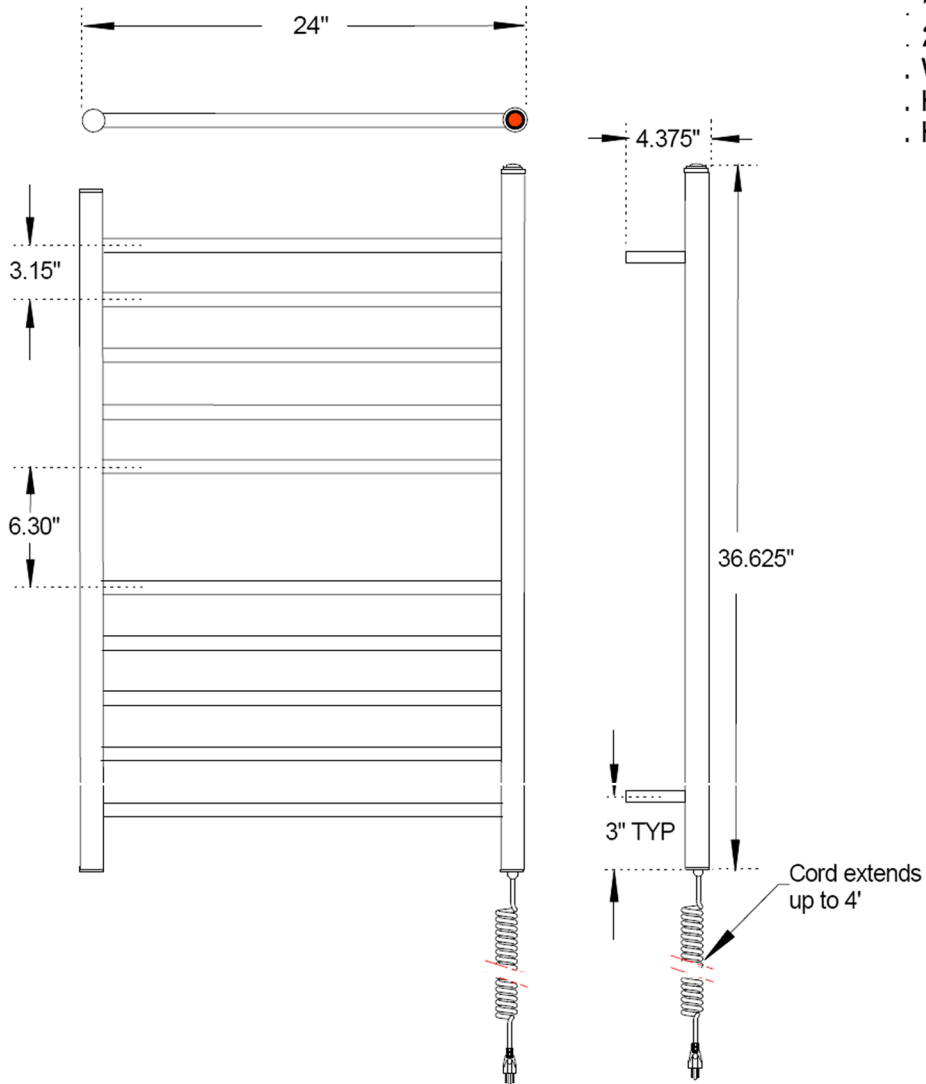

WPRL10

Technical Information

- . 120VAC 60Hz 185W
- . 201 Stainless Steel
- . Vertical 1-1/4" Diameter
- . Horizontal 3/4" Diameter
- . Heavy - Duty Cord