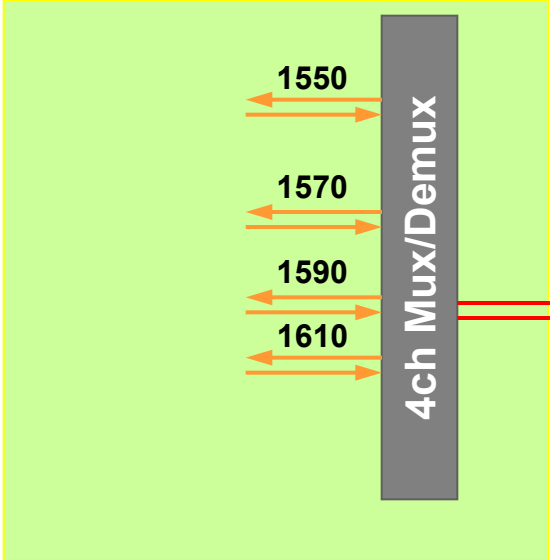

CWDM 4 Lambda Point to Point Application

FRM220-CH01 Chassis

FRM220-CH01 Chassis

Fiber