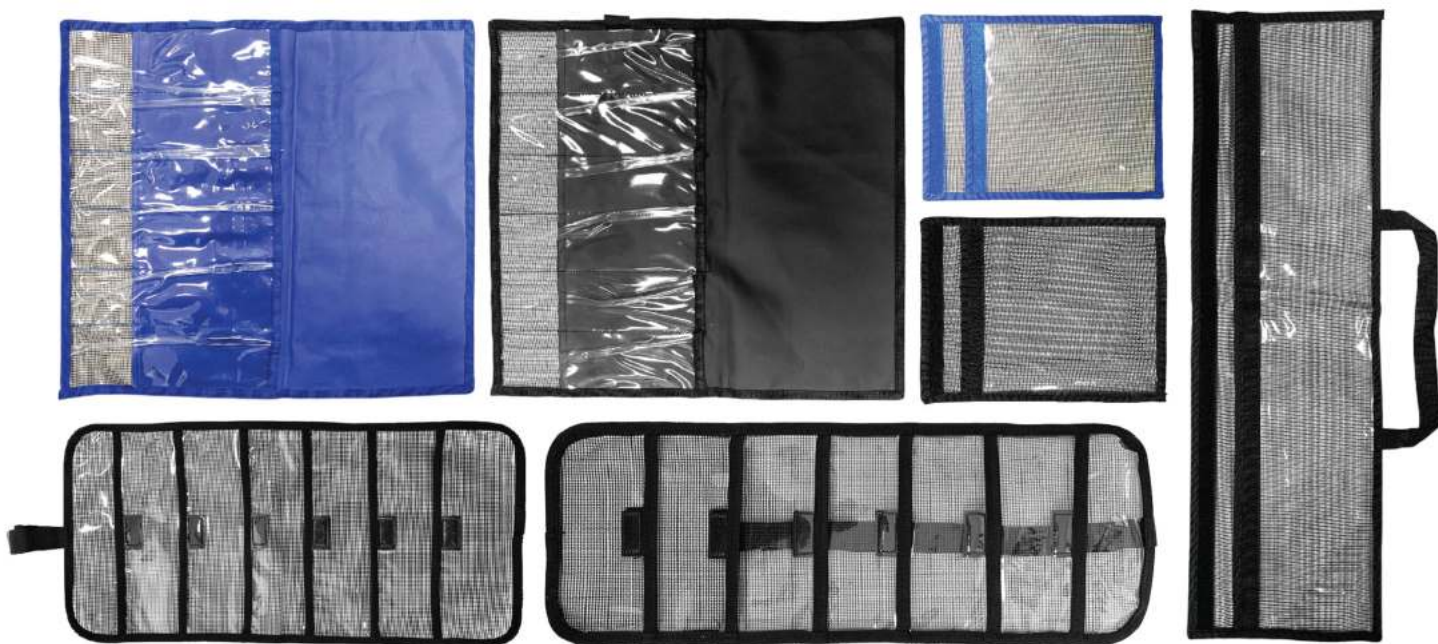

Fishing Lure Bag

9201 Lure Bag, 6-Pocket, Black, 15"

9202 Lure Bag, 6-Pocket, Blue, 15"

9206 Lure Bag, 6-pocket, roller-up, Black, 20" * 7"

9205 Lure Bag, 6-pocket, roller-up, Black, 20" * 9"

9207 Lure Bag, 7 Pocket, Black, 34.5"*21"

9203 Lure Bag, Single pocket, Black, 9" * 12"

9204 Lure Bag, Single pocket, Blue, 9" * 12"

9209 Lure Bag, Spread Bar, Black, 30*8

9208 Lure Bag, Spread Bar, Black, 42*12