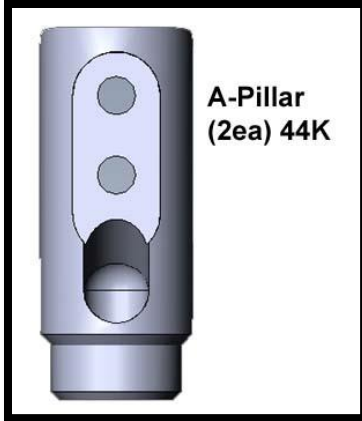

HIGHLIFTER

780 Professional Dr. North, Shreveport, LA. 318-524-2270

HL-CBBK-P-002 Parts Diagram:

**Front Door
Upper Bracket
Left (1ea) 71R-L
Right (1ea) 71R-R**

**Note: There are left and right
versions of this bracket.**

**Front Lower
Door Brackets
(2ea) 71S**

**Rear Door
Bracket (2ea)
71T**

**Cage & Bumper
Bung (4ea) 72N**

**Cage & Bumper
Bolts (4ea)
MCS8X25Z-12.9**