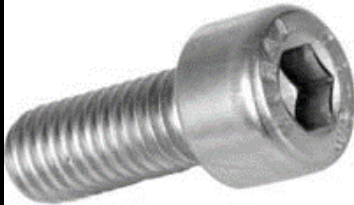

HIGHLIFTER

780 Professional Dr. North, Shreveport, LA. 318-524-2270

HL-CBBK-P-002 Parts Diagram:

**Front Door
Upper Bracket
Left (1ea) 71R-L
Right (1ea) 71R-R**

**Note: There are left and right
versions of this bracket.**

**Front Lower
Door Brackets
(2ea) 71S**

**Rear Door
Bracket (2ea)
71T**

**Cage & Bumper
Bung (4ea) 72N**

**Cage & Bumper
Bolts (4ea)
MCS8X25Z-12.9**