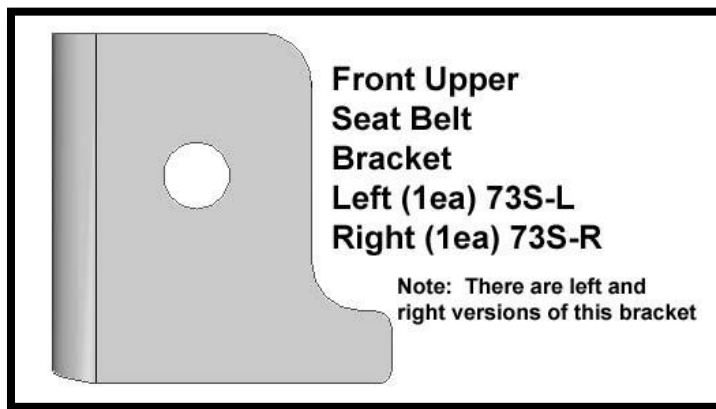

HIGHLIFTER

780 Professional Dr. North, Shreveport, LA. 318-524-2270

HL-CBBK-P-002 Parts Diagram:

**Front Door
Upper Bracket
Left (1ea) 71R-L
Right (1ea) 71R-R**

**Note: There are left and right
versions of this bracket.**

**Front Lower
Door Brackets
(2ea) 71S**

**Rear Door
Bracket (2ea)
71T**

**Cage & Bumper
Bung (4ea) 72N**

**Cage & Bumper
Bolts (4ea)
MCS8X25Z-12.9**