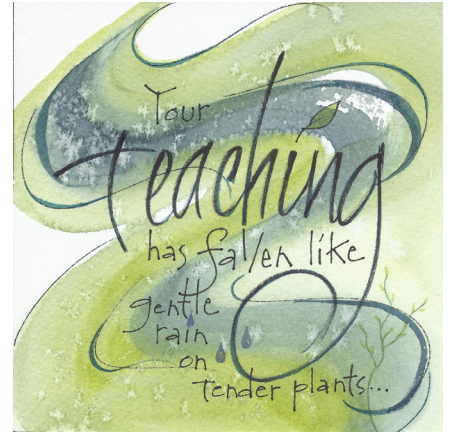

MAG-TEA

TO ORDER
Credo Designs, Ltd.
3621 85 Ave. North, Ste 108
Minneapolis, MN 55443

763.315.0377
Phone

763.315.0393
Fax

contact@credodesignsltd.com
Email

www.credostore.com
Website