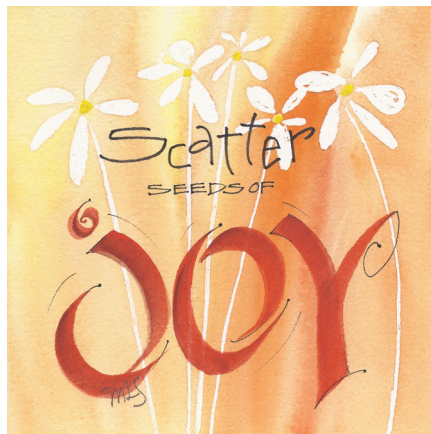

MAG-JOY

TO ORDER
Credo Designs, Ltd.
3621 85 Ave. North, Ste 108
Minneapolis, MN 55443

763.315.0377
Phone

763.315.0393
Fax

contact@credodesignsltd.com
Email

www.credostore.com
Website