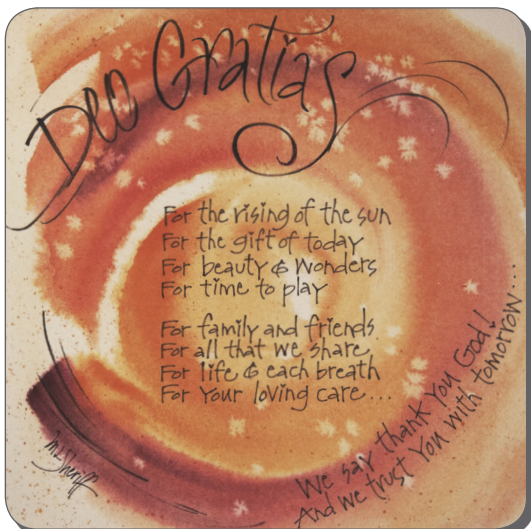

TRIVETS

TRI - DEO