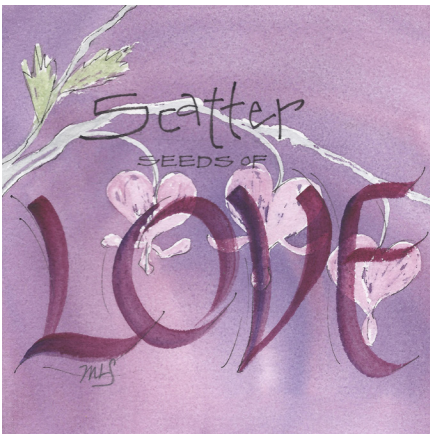

MAG-LVE

TO ORDER
Credo Designs, Ltd.
3621 85 Ave. North, Ste 108
Minneapolis, MN 55443

763.315.0377
Phone

763.315.0393
Fax

contact@credodesignsltd.com
Email

www.credostore.com
Website