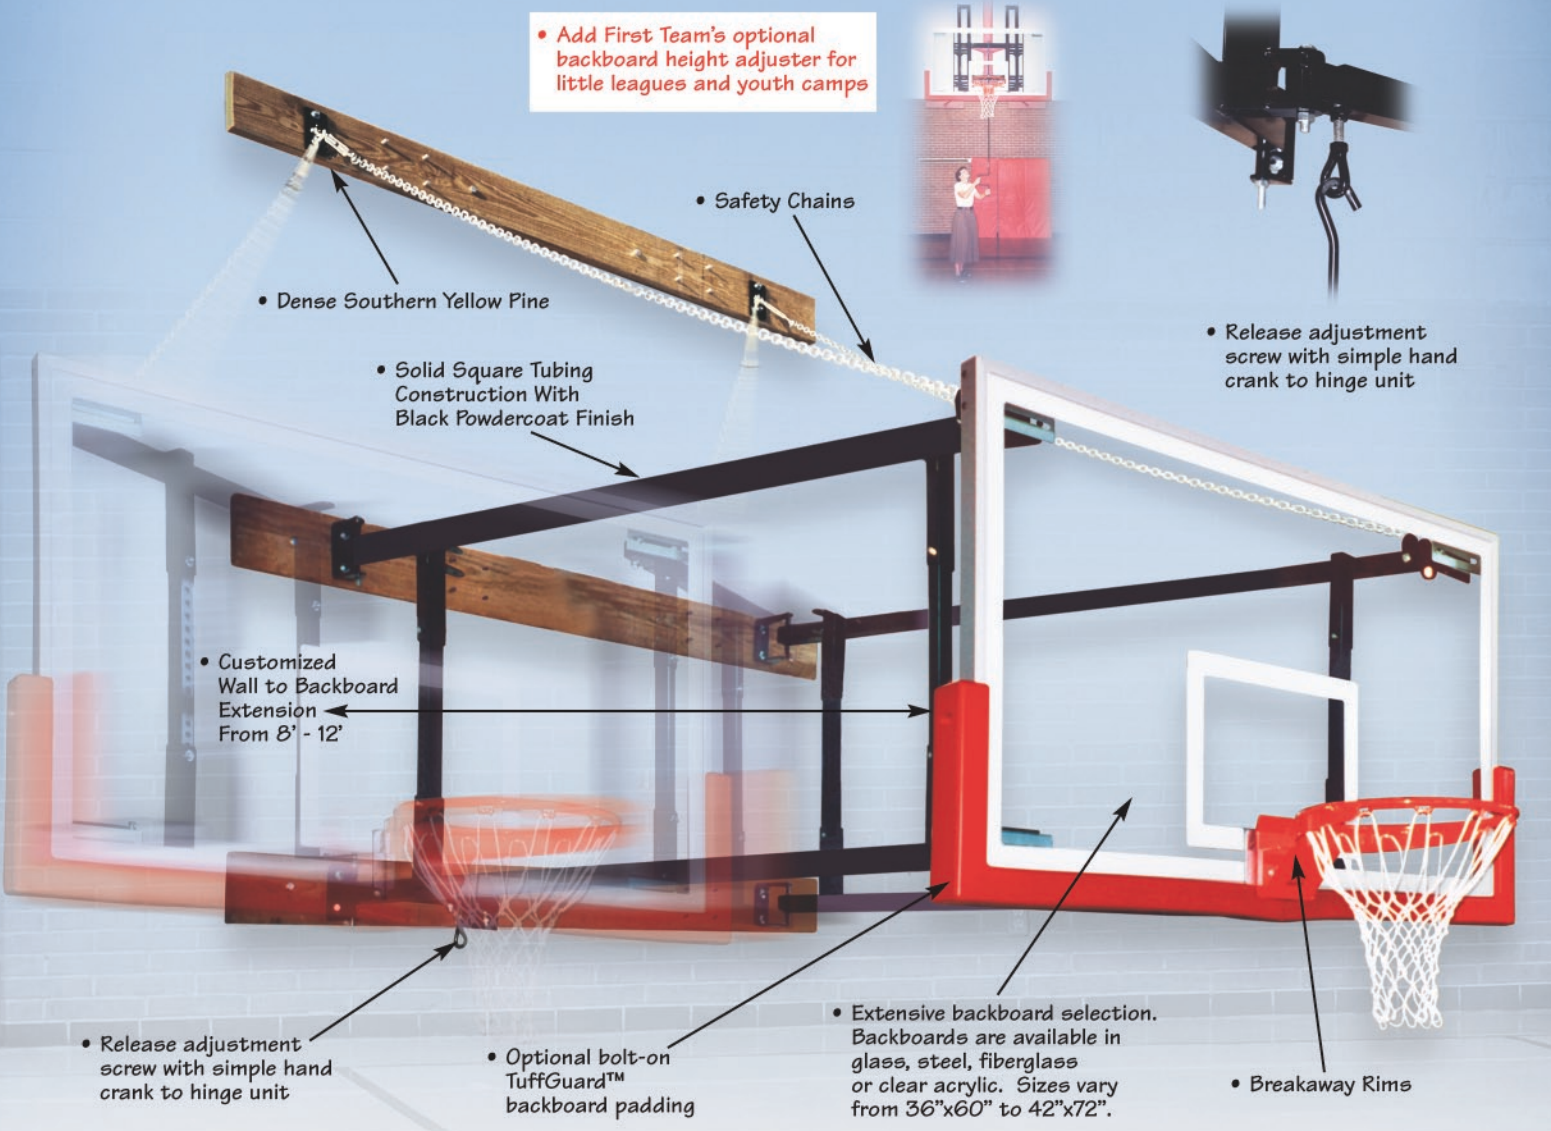

the

FOLDAMOUNT 82

SIDE-FOLDING WALLMOUNT STRUCTURE

• Add First Team's optional backboard height adjuster for little leagues and youth camps

The FoldaMount82 side-folding wall mount structure simplifies the task of ordering and installing top quality side-fold wall-mounted basketball systems.

When your facility requires that the basketball goals be folded against the wall to make room for volleyball or other activities, call on First Team's FoldaMount82 series. The unit swings left or right for storage close to the wall without tools or ladders! Ordering is simple. Simply choose the FoldaMount82 package that best suits your needs and budget. No

more guesswork about which backboard and rim to choose. Compatibility is guaranteed!

Installing the FoldaMount82 is simple as well. The FoldaMount82 is specifically designed to provide wall-to-backboard distances from 8' to 12' during installation. This allows the unit to be "fine-tuned" to match the court markings on the floor. You will avoid costly rework and field modifications commonly caused by measurement errors.

Folding the unit is easy. Simply use the adjustment crank provided with

each unit to loosen the adjustment screw. Grab the rim with the hook on the crank and tug on the unit to slide it against the wall. Then tighten the adjustment screw to secure the unit. Reverse the process to set up for play! It's that simple!