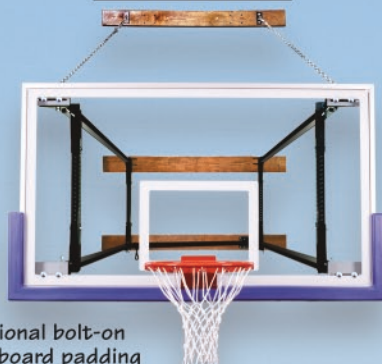

FOLDAMOUNT 82 TRIUMPH

- FT2050 FoldaMount 82 System
- FT235 42"x72" Glass Backboard
- FT192 Competition Breakaway Goal
- Approx. Shipping Weight: 583 lbs.