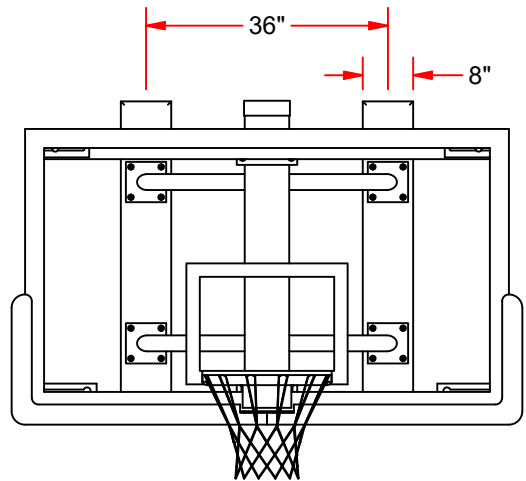

WALL-MOUNTED SHOOTING STATION

FEATURES:

- > WALL-MOUNTED SHOOTING STATION INCLUDES 42" GLASS BACKBOARD(GBRUB-42), BREAKAWAY GOAL (GBA-642), 2 $\frac{3}{8}$ " OD HEAVY-DUTY WELDED FRAME AND WOOD STRINGERS.
- > 3' FACE OF BANK.
- > WALL ANCHORS SPECIFIED AND SUPPLIED BY INSTALLER.