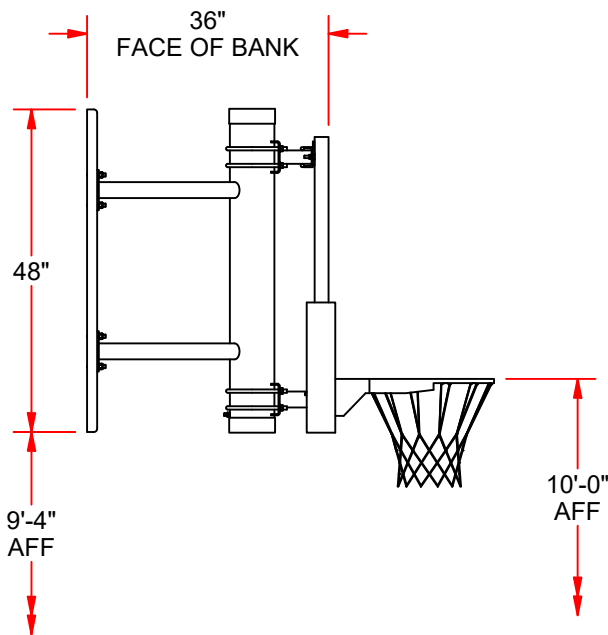

WALL-MOUNTED SHOOTING STATION

FEATURES:

- > WALL-MOUNTED SHOOTING STATION INCLUDES 42" GLASS BACKBOARD(GBRUB-42), BREAKAWAY GOAL (GBA-642), 2 $\frac{3}{8}$ " OD HEAVY-DUTY WELDED FRAME AND WOOD STRINGERS.
- > 3' FACE OF BANK.
- > WALL ANCHORS SPECIFIED AND SUPPLIED BY INSTALLER.