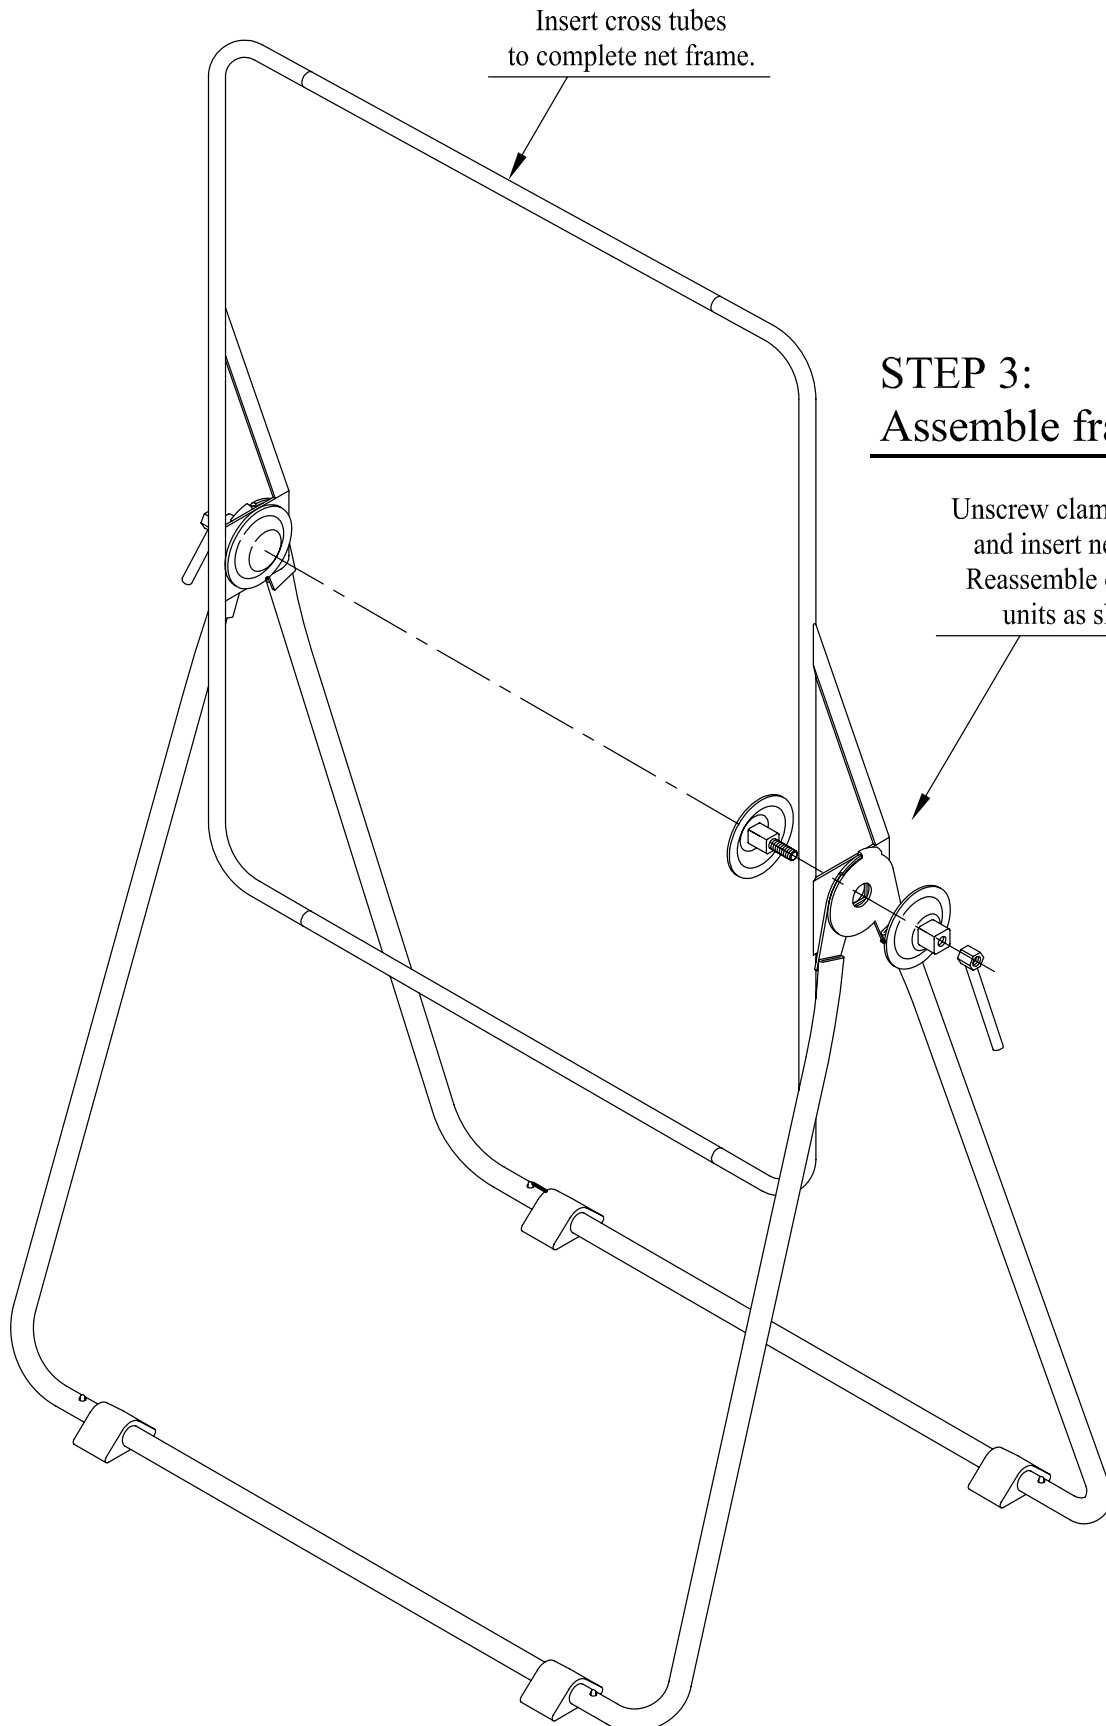

Playmaker TOSS BACK[®] Assembly Manual

PLEASE FOLLOW STEP-BY-STEP INSTRUCTIONS
FOR SUCCESSFUL SET-UP AND OPERATION

Remove and unpack all parts. Use illustrations
on pages 1 and 2 to identify all parts.

Unpack parts (continued)

STEP 1: Assemble cross tubes to complete base as shown.

STEP 2: Assemble the net frame.

STEP 4. Assemble the net.

Stretch the net with 22 bungee straps around the perimeter of the frame as shown. Use the illustration as a guide for the placement of each strap.