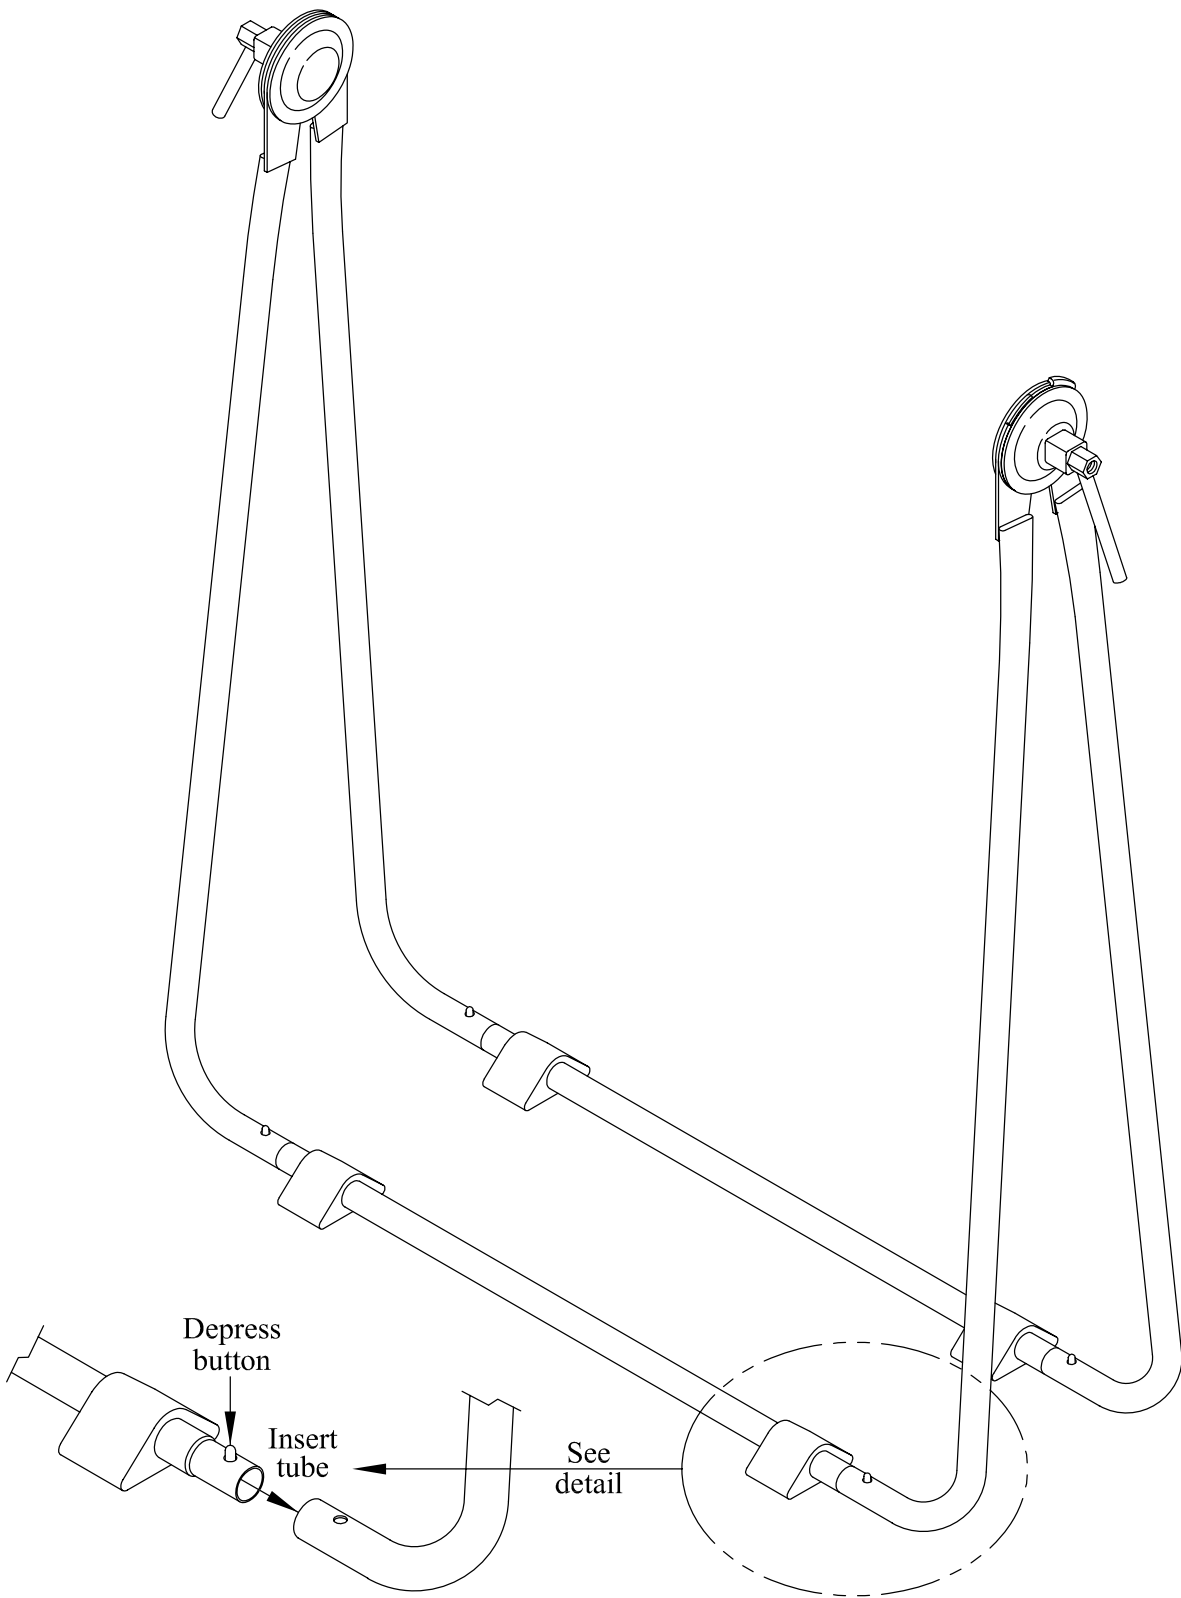

Playmaker TOSS BACK[®] Assembly Manual

PLEASE FOLLOW STEP-BY-STEP INSTRUCTIONS
FOR SUCCESSFUL SET-UP AND OPERATION

Remove and unpack all parts. Use illustrations
on pages 1 and 2 to identify all parts.

Unpack parts (continued)

STEP 1: Assemble cross tubes to complete base as shown.

STEP 2: Assemble the net frame.

STEP 4. Assemble the net.

Stretch the net with 22 bungee straps around the perimeter of the frame as shown. Use the illustration as a guide for the placement of each strap.