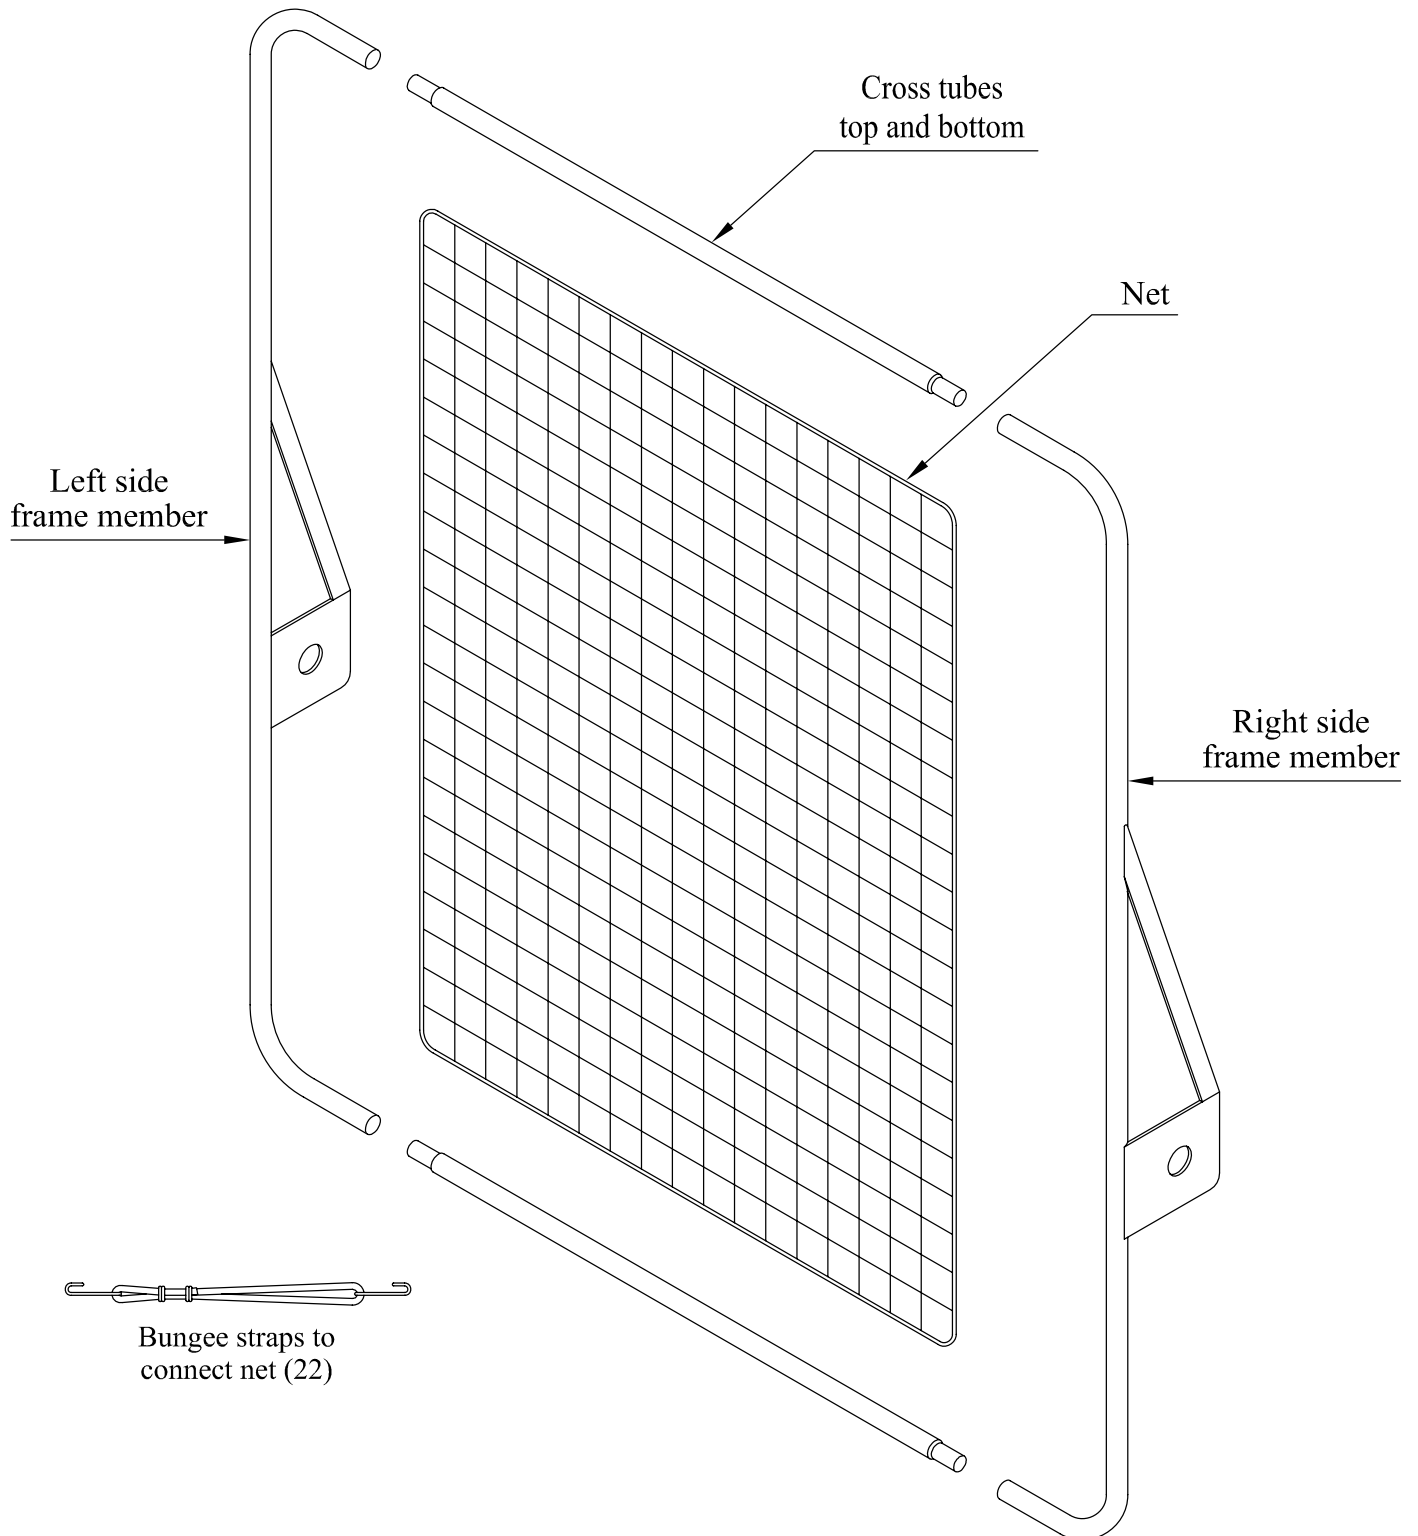

Playmaker TOSS BACK[®] Assembly Manual

PLEASE FOLLOW STEP-BY-STEP INSTRUCTIONS
FOR SUCCESSFUL SET-UP AND OPERATION

Remove and unpack all parts. Use illustrations
on pages 1 and 2 to identify all parts.

Unpack parts (continued)

STEP 1: Assemble cross tubes to complete base as shown.

STEP 2: Assemble the net frame.

STEP 4. Assemble the net.

Stretch the net with 22 bungee straps around the perimeter of the frame as shown. Use the illustration as a guide for the placement of each strap.