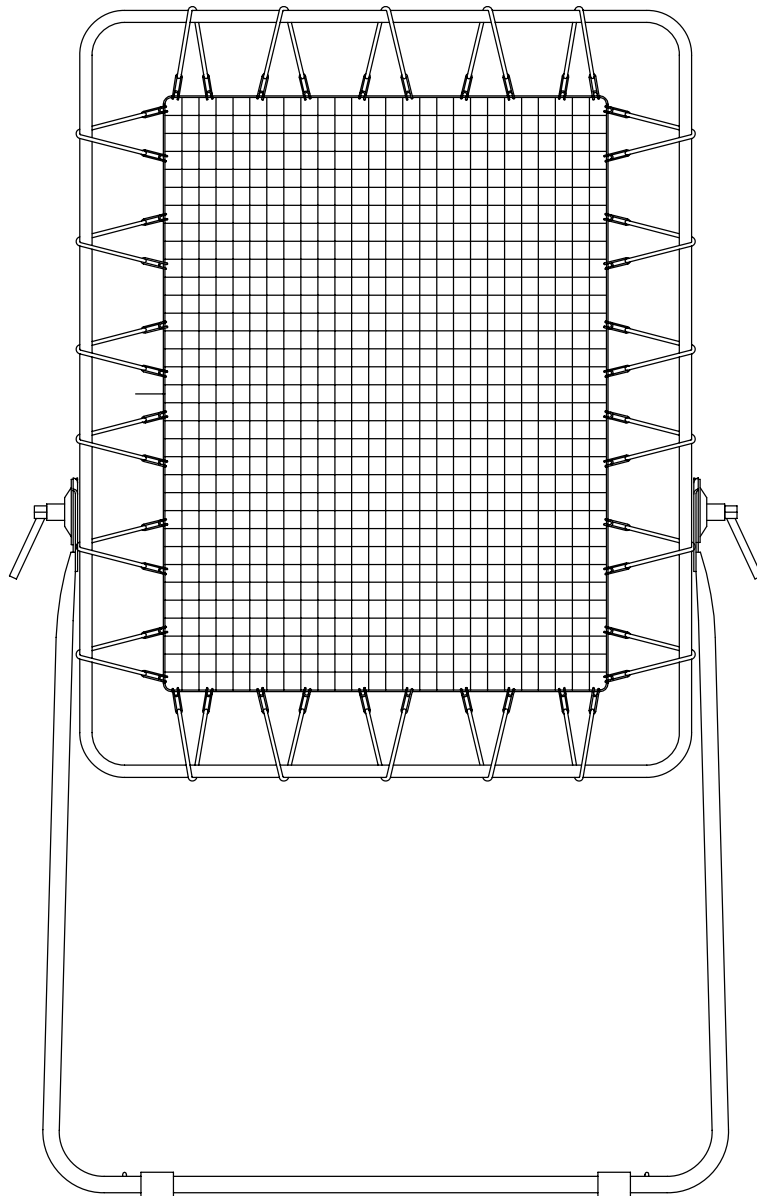

Playmaker TOSS BACK[®] Assembly Manual

PLEASE FOLLOW STEP-BY-STEP INSTRUCTIONS
FOR SUCCESSFUL SET-UP AND OPERATION

Remove and unpack all parts. Use illustrations
on pages 1 and 2 to identify all parts.

Unpack parts (continued)

STEP 1: Assemble cross tubes to complete base as shown.

STEP 2: Assemble the net frame.

STEP 4. Assemble the net.

Stretch the net with 22 bungee straps around the perimeter of the frame as shown. Use the illustration as a guide for the placement of each strap.