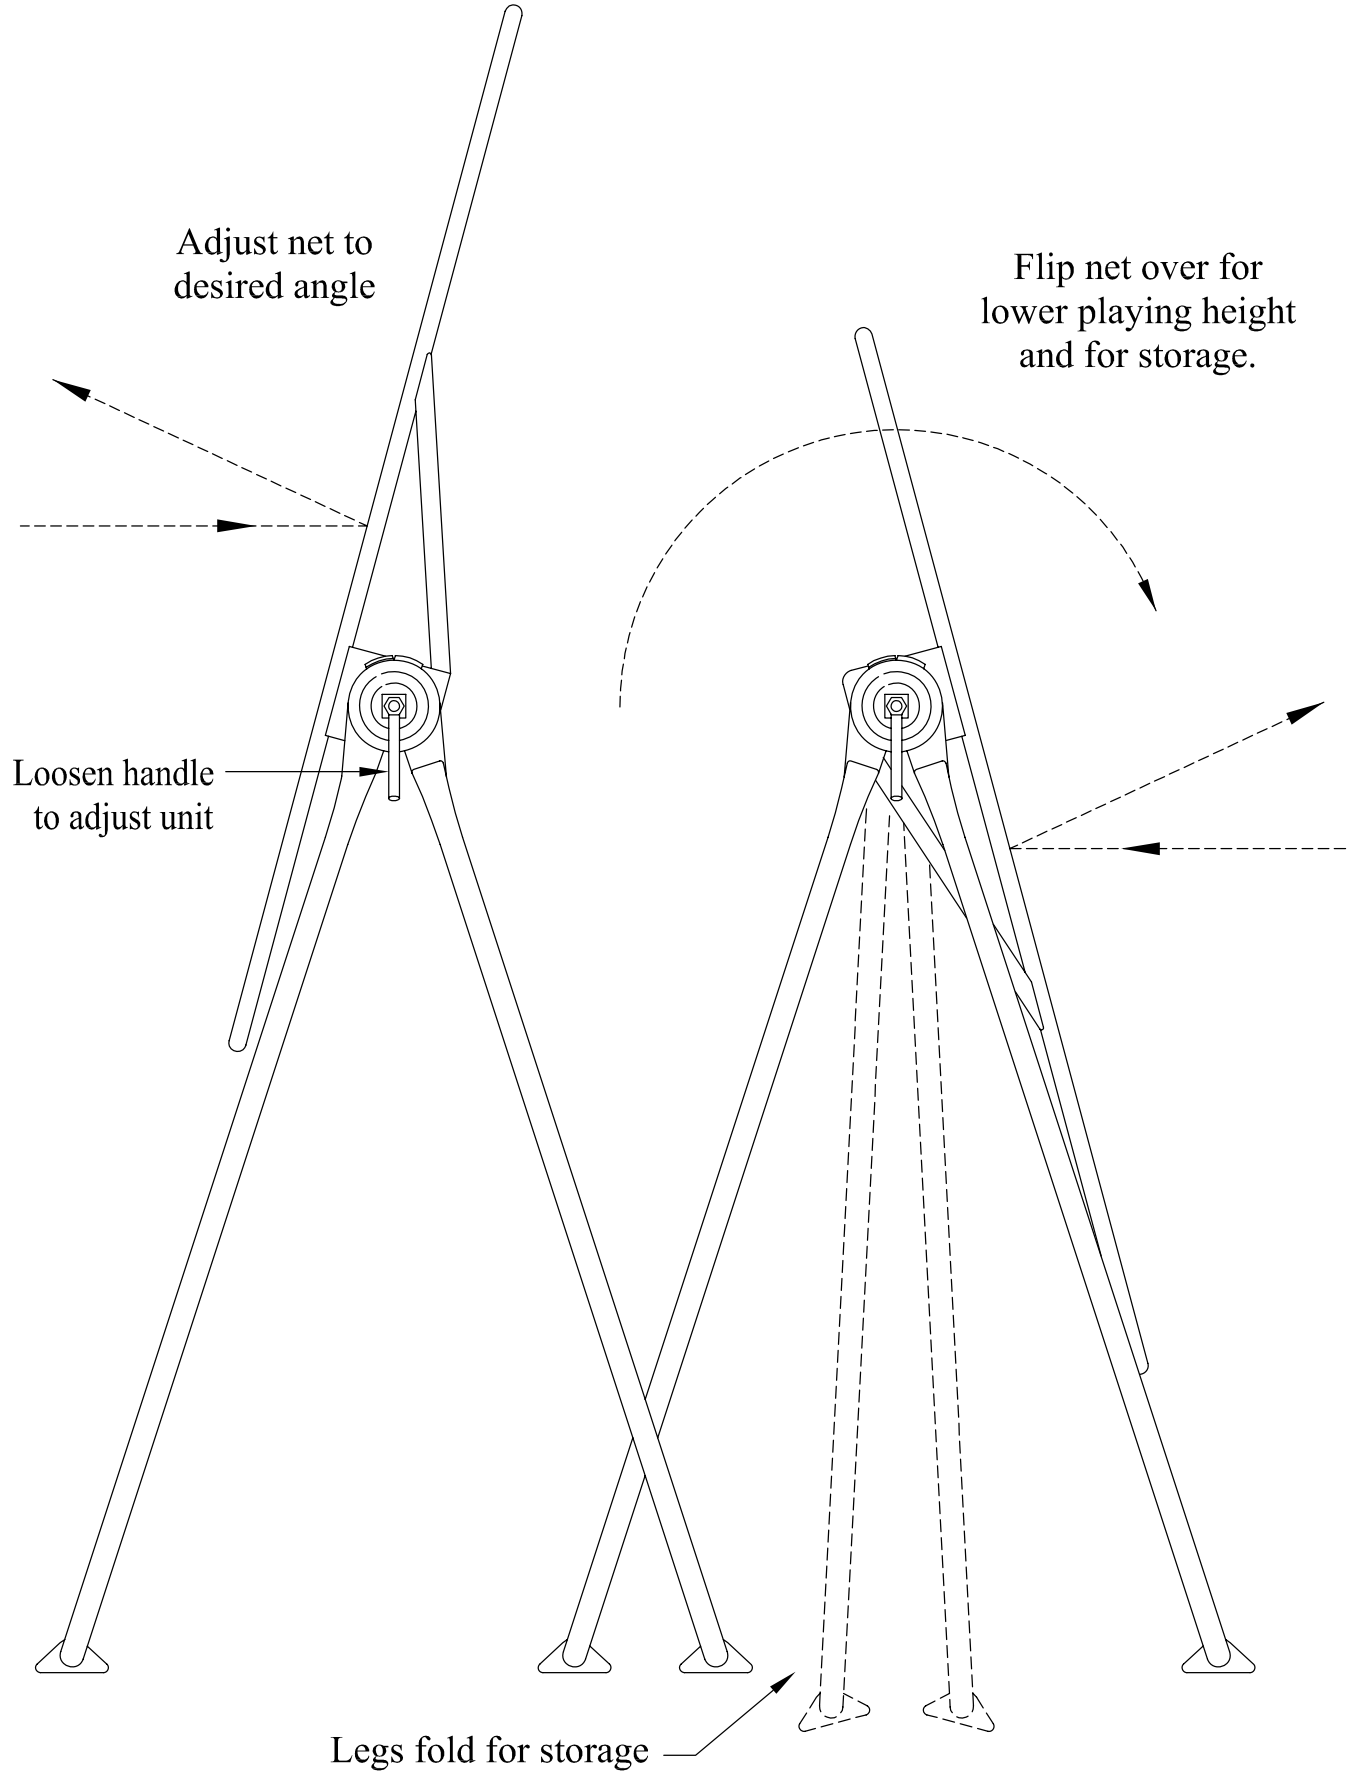

Playmaker Tossback ready for play