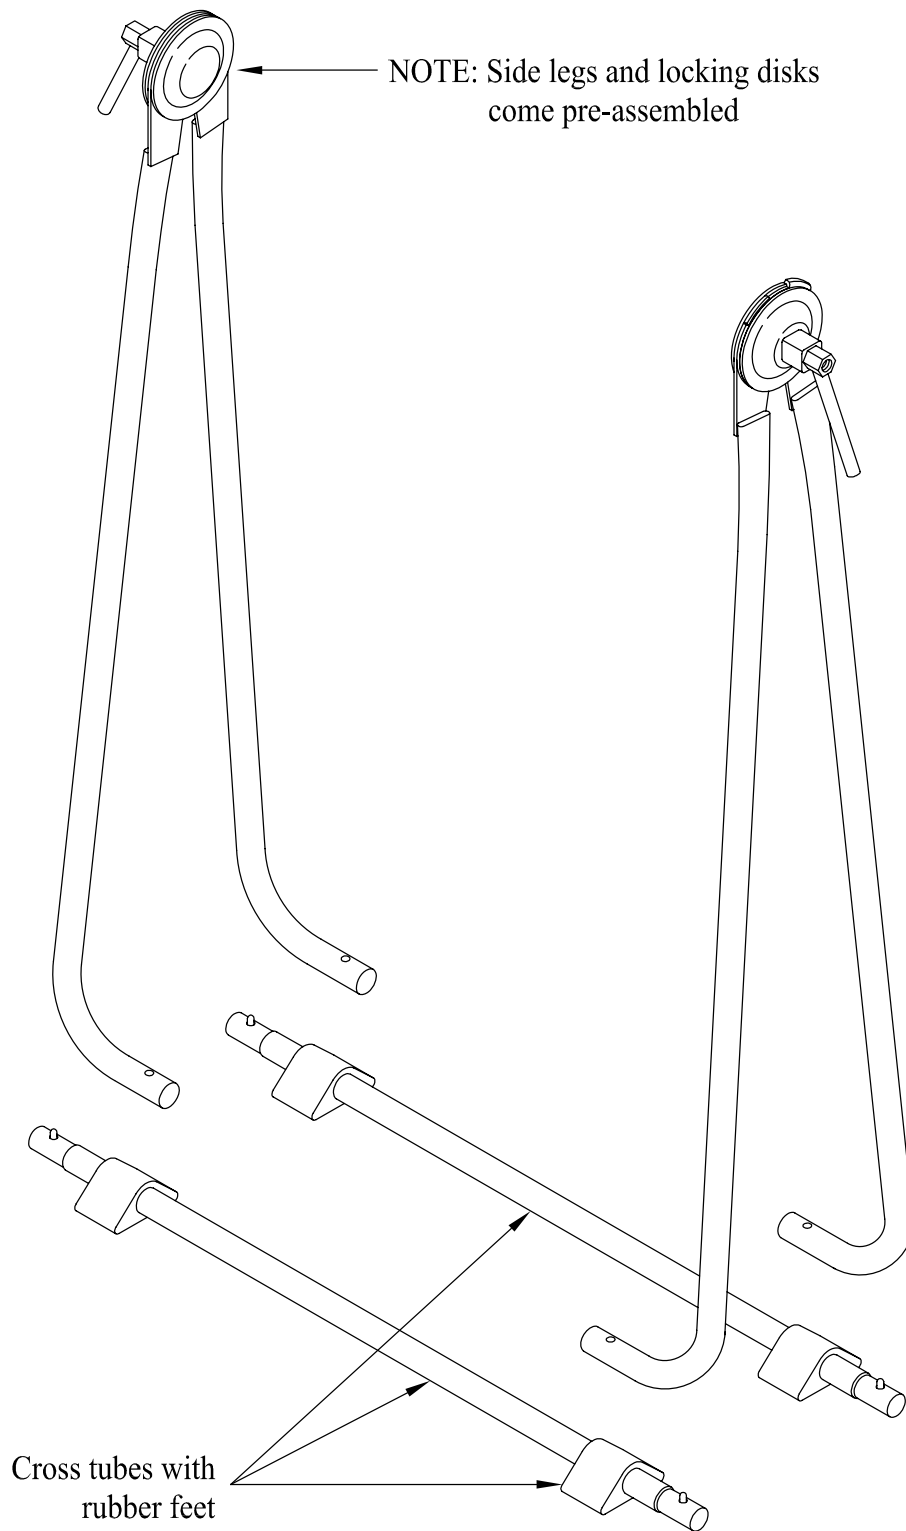

Playmaker TOSS BACK[®] Assembly Manual

PLEASE FOLLOW STEP-BY-STEP INSTRUCTIONS
FOR SUCCESSFUL SET-UP AND OPERATION

Remove and unpack all parts. Use illustrations
on pages 1 and 2 to identify all parts.

Unpack parts (continued)

STEP 1: Assemble cross tubes to complete base as shown.

STEP 2: Assemble the net frame.

STEP 4. Assemble the net.

Stretch the net with 22 bungee straps around the perimeter of the frame as shown. Use the illustration as a guide for the placement of each strap.