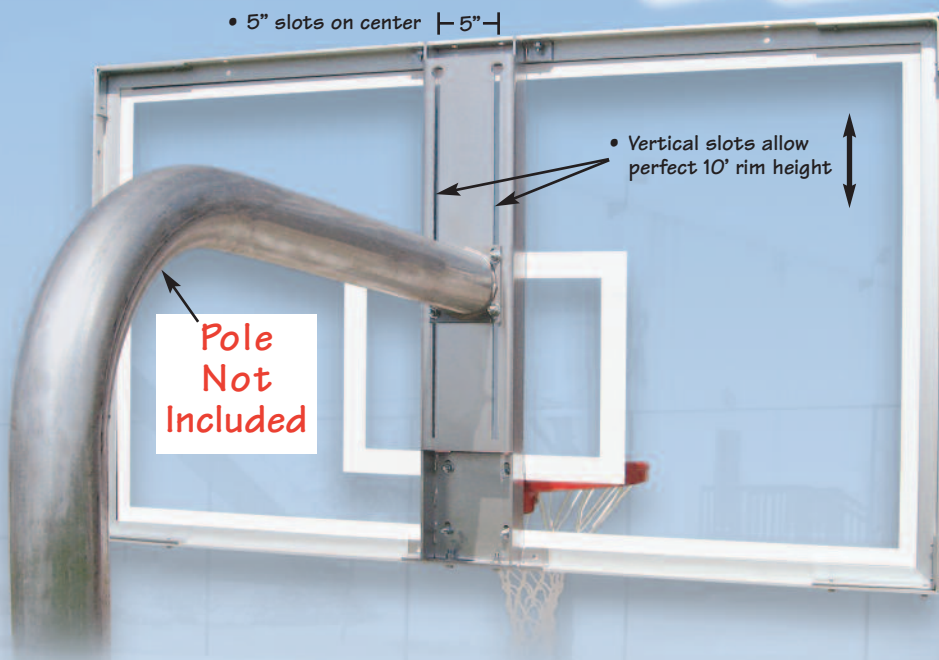

the **RETROFIT36**

BASKETBALL REFURBISHING KIT

Turn
this...

Into
this...

First Team RetroFit36 backboard packages are a perfect, hassle free choice for replacing old, worn out backboards on existing basketball posts.

Each RetroFit36 backboard package includes backboard, rim and easy-mount RetroFit36 h-frame bracket.

The RetroFit36 bracket is built with two vertical slots on the back side of the bracket. These slots are positioned 5" apart horizontally. Because the slots are 5" apart, it is recommended that the attachment plate at the end of the existing basketball post be at least 6"x 6" in size. NOTE: Four holes may need to be drilled into the mounting plate on the neck of the post to match the 5" slot dimension. Once attached, the vertical slots in the

RetroFit36 bracket will allow the backboard and rim to be fine-tuned so perfect 10' rim height can be reached.

The RetroFit36 is available with a variety of backboard and rim options. Check below for package options. For additional safety, First Team offers backboard padding available in a variety of colors to fit any RetroFit36 package. First Team also offers a wide range of post pads to protect players from running into the basketball post.