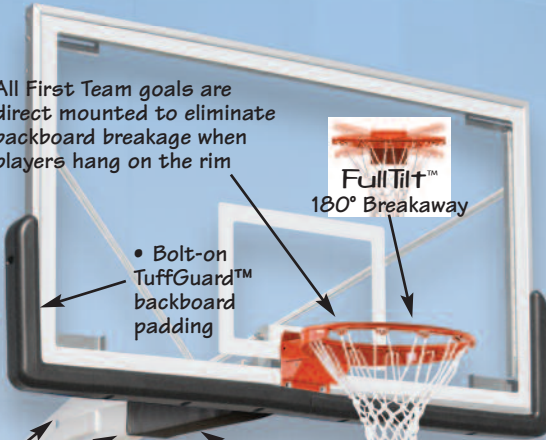

## PORTABLE BASKETBALL SYSTEM

- Rim height adjusts for smaller players

- All First Team goals are direct mounted to eliminate backboard breakage when players hang on the rim

- Compact & Easy to roll

- Upper and Lower boom supports

- Boom Pad Included

- Base to backboard extension distance is 66"

The Tempest competition style portable basketball goal is designed for use in a fieldhouse, gymnasium or anywhere upper end, aggressive basketball is played.

The Tempest's massive extension arm features an upper and lower boom support. The extension distance from base to backboard is 66". The unit comes equipped with First Team's top of the line FT235 Unbreakable 42"x72" competition tempered glass backboard, FT196 Full-Tilt 180 degree breakaway goal and FT72C TuffGuard bolt-on backboard padding. These are the same components used in high schools and colleges throughout the country.

The Tempest portable basketball unit is also height adjustable. Rim height adjustments from 10' down to 6' are made easily and quickly with its low maintenance extension spring design. To adjust the Tempest portable basketball goal, simply pull the pin located on the adjustment rod, raise or lower the unit as needed and replace the pin. One person can easily roll the unit into place and set up quickly.