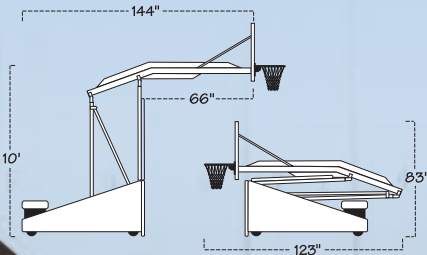

- 8" non-marking wheels

- 5" non-marking locking foot pads

TEMPEST PACKAGE OPTIONS

Order Tempest Triumph-ST for standard floor anchors

Order Tempest Triumph-FL for floating floor anchors

TEMPEST TRIUMPH

- FT3045 Tempest Portable Base Unit
- FT86 Tempest Base Padding (Any Color)
- FT235 42"x72" Tempered Glass Bkbd.
- FT196 Full-Tilt Breakaway Goal
- FT72C Backboard Pad (any color)
- Lifetime Superior Warranty
- Approx. Shipping Weight: 1550 lbs.

TEMPEST TRIUMPH-ST

- FT3045 Tempest Portable Base Unit
- FT86 Tempest Base Padding (Any Color)
- FT235 42"x72" Tempered Glass Bkbd.
- FT196 Full-Tilt Breakaway Goal
- FT72C Backboard Pad (any color)
- Lifetime Superior Warranty
- Approx. Shipping Weight: 1550 lbs.

TEMPEST TRIUMPH-FL

- FT3045 Tempest Portable Base Unit
- FT86 Tempest Base Padding (Any Color)
- FT235 42"x72" Tempered Glass Bkbd.
- FT196 Full-Tilt Breakaway Goal
- FT72C Backboard Pad (any color)
- Lifetime Superior Warranty
- Approx. Shipping Weight: 1550 lbs.

RY Royal Blue	SC Scarlet	GL Gold	PR Purple	KG Kelly Green	BK Black	CB Columbia Blue	MR Maroon	GR Grey	NY Navy Blue	OR Orange	FG Forest Green	BR Brick Red	SO Sienna Orange	DG Desert Gold	SB Saddle Brown

Tempest base padding is available in these colors. Shades may vary slightly from color chart.

www.firstteaminc.com

First Team, Inc. • Hutchinson, Kansas • Toll-Free 1-800-649-3688