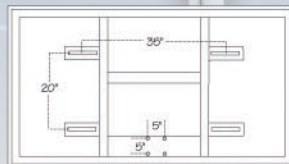

FT222H ▶

- 42"x72" acrylic backboard
- All weather 1/2" thick clear acrylic
- Competition grade anodized alum. frame
- FT42HFM H-Frame provides rim support
- 10-Year Limited Warranty
- Approx. Shipping Weight: 145 lbs.

◀ FS110

- 30"x44" clear acrylic backboard
- 1/4" thick acrylic
- Compatible with most retail poles
- 1" steel perimeter frame
- Built in backboard edge pad included
- Available as Backboard & Rim Combo FS150
- 30-Day Limited Warranty
- Shipping weight: 15 lbs.