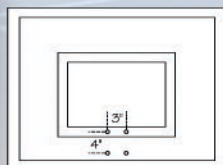

- 36"x48" acrylic backboard
- All weather 3/8" thick clear acrylic
- Heavy anodized aluminum framework
- Warranted on First Team systems only
- Approx. Shipping Weight: 36 lbs.

FT215 ▶