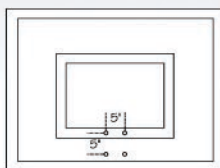

- 36"x54" all weather 1/2" thick clear acrylic
- Heavy anodized aluminum framework
- Warranted on First Team systems only
- Approx. Shipping Weight: 45 lbs.