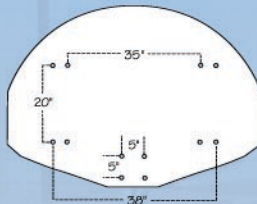

FIBERGLASS BACKBOARDS

◀ **FT275**

- Official fan-shaped 39"x54" fiberglass backboard
- Waterproof construction for indoor/outdoor use
- Orange markings are "molded-in"
- 10-Year Limited Warranty
- Approx. Shipping Weight: 107 lbs.

FT280 ▶

- Official 42"x72" rectangular fiberglass backboard
- Waterproof construction for indoor/outdoor use
- Orange markings are "molded-in"
- 10-Year Limited Warranty
- Approx. Shipping Weight: 143 lbs.