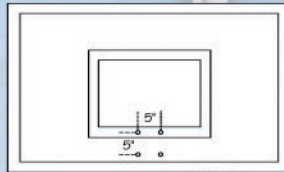

ACRYLIC BACKBOARDS

FT220

- 36"x60" acrylic backboard
- All weather 1/2" thick clear acrylic
- Heavy anodized aluminum framework
- Warranted on First Team systems only
- Approx. Shipping Weight: 55 lbs.

FT222

- 42"x72" acrylic backboard
- All weather 1/2" thick clear acrylic
- Competition grade anodized alum. frame
- Warranted on First Team systems only
- Approx. Shipping Weight: 100 lbs.

FT220H

- 36"x60" acrylic backboard
- All weather 1/2" thick clear acrylic
- Heavy anodized aluminum framework
- FT36HFM H-Frame provides rim support
- 10-Year Limited Warranty
- Approx. Shipping Weight: 100 lbs.

FT222H

- 42"x72" acrylic backboard
- All weather 1/2" thick clear acrylic
- Competition grade anodized alum. frame
- FT42HFM H-Frame provides rim support
- 10-Year Limited Warranty
- Approx. Shipping Weight: 145 lbs.

www.TopHoops.com

Top Hoops • info@tophoops.com • 888.878.2942