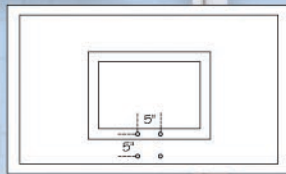

◀ FT220H

- 36"x60" acrylic backboard
- All weather 1/2" thick clear acrylic
- Heavy anodized aluminum framework
- FT36HFM H-Frame provides rim support
- 10-Year Limited Warranty
- Approx. Shipping Weight: 100 lbs.