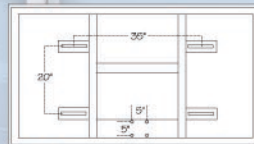

ACRYLIC BACKBOARDS

◀ FT220

- 36"x60" acrylic backboard
- All weather 1/2" thick clear acrylic
- Heavy anodized aluminum framework
- Warranted on First Team systems only
- Approx. Shipping Weight: 55 lbs.

FT222 ▶

- 42"x72" acrylic backboard
- All weather 1/2" thick clear acrylic
- Competition grade anodized alum. frame
- Warranted on First Team systems only
- Approx. Shipping Weight: 100 lbs.

◀ FT220H

- 36"x60" acrylic backboard
- All weather 1/2" thick clear acrylic
- Heavy anodized aluminum framework
- FT36HFM H-Frame provides rim support
- 10-Year Limited Warranty
- Approx. Shipping Weight: 100 lbs.

FT222H ▶

- 42"x72" acrylic backboard
- All weather 1/2" thick clear acrylic
- Competition grade anodized alum. frame
- FT42HFM H-Frame provides rim support
- 10-Year Limited Warranty
- Approx. Shipping Weight: 145 lbs.

◀ FS110

- 30"x44" clear acrylic backboard
- 1/4" thick acrylic
- Compatible with most retail poles
- 1" steel perimeter frame
- Built in backboard edge pad included
- Available as Backboard & Rim Combo FS150
- 30-Day Limited Warranty
- Shipping weight: 15 lbs.

www.TopHoops.com

Top Hoops • info@tophoops.com • 888.878.2942