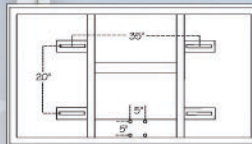

ACRYLIC BACKBOARDS

FT220

- 36"x60" acrylic backboard
- All weather 1/2" thick clear acrylic
- Heavy anodized aluminum framework
- Warranted on First Team systems only
- Approx. Shipping Weight: 55 lbs.

FT222

- 42"x72" acrylic backboard
- All weather 1/2" thick clear acrylic
- Competition grade anodized alum. frame
- Warranted on First Team systems only
- Approx. Shipping Weight: 100 lbs.

FT220H

- 36"x60" acrylic backboard
- All weather 1/2" thick clear acrylic
- Heavy anodized aluminum framework
- FT36HFM H-Frame provides rim support
- 10-Year Limited Warranty
- Approx. Shipping Weight: 100 lbs.

FT222H

- 42"x72" acrylic backboard
- All weather 1/2" thick clear acrylic
- Competition grade anodized alum. frame
- FT42HFM H-Frame provides rim support
- 10-Year Limited Warranty
- Approx. Shipping Weight: 145 lbs.

www.TopHoops.com

Top Hoops • info@tophoops.com • 888.878.2942