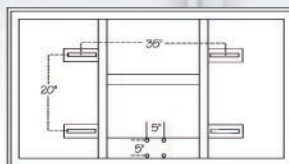

FT222H

- 42"x72" acrylic backboard
- All weather 1/2" thick clear acrylic
- Competition grade anodized alum. frame
- FT42HFM H-Frame provides rim support
- 10-Year Limited Warranty
- Approx. Shipping Weight: 145 lbs.