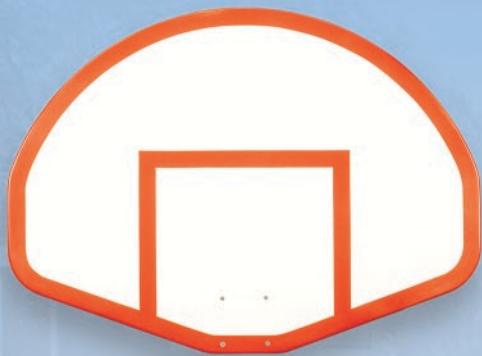

FIBERGLASS BACKBOARDS

◀ **FT275**

- Official fan-shaped 39"x54" fiberglass backboard
- Waterproof construction for indoor/outdoor use
- Orange markings are "molded-in"
- 10-Year Limited Warranty
- Approx. Shipping Weight: 107 lbs.

FT280 ▶

- Official 42"x72" rectangular fiberglass backboard
- Waterproof construction for indoor/outdoor use
- Orange markings are "molded-in"
- 10-Year Limited Warranty
- Approx. Shipping Weight: 143 lbs.

ACRYLIC BACKBOARDS

◀ **FT210**

- 36"x48" acrylic backboard
- All weather 3/8" thick clear acrylic
- Heavy anodized aluminum framework
- Warranted on First Team systems only
- Approx. Shipping Weight: 36 lbs.