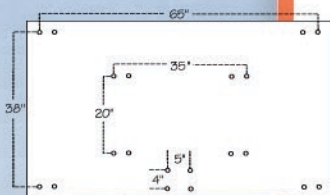

FIBERGLASS BACKBOARDS

◀ **FT275**

- Official fan-shaped 39"x54" fiberglass backboard
- Waterproof construction for indoor/outdoor use
- Orange markings are "molded-in"
- 10-Year Limited Warranty
- Approx. Shipping Weight: 107 lbs.

FT280 ▶

- Official 42"x72" rectangular fiberglass backboard
- Waterproof construction for indoor/outdoor use
- Orange markings are "molded-in"
- 10-Year Limited Warranty
- Approx. Shipping Weight: 143 lbs.