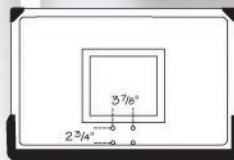

www.TopHoops.com

Top Hoops • info@tophoops.com • 888.878.2942