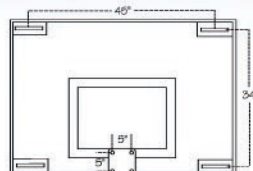

FT233

- Traditional fan-shaped 39"x54" competition glass backboard
- Cushioned 1/2" tempered glass
- Heavy duty aluminum framework
- Regulation white border and shooters square fired into glass
- Meets all NCAA and H.S. specifications
- 10-Year Limited Warranty
- Approx. Shipping Weight: 120 lbs.