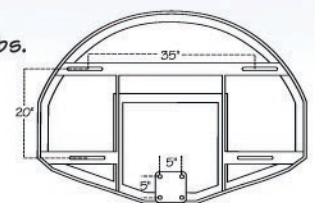

www.TopHoops.com

Top Hoops • info@tophoops.com • 888.878.2942