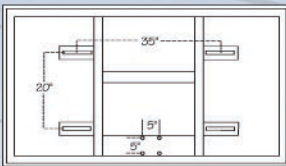

FT222H ▶

- 42"x72" acrylic backboard
- All weather 1/2" thick clear acrylic
- Competition grade anodized alum. frame
- FT42HFM H-Frame provides rim support
- 10-Year Limited Warranty
- Approx. Shipping Weight: 145 lbs.