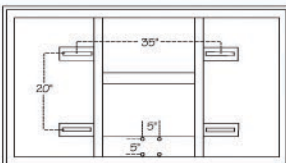

FT230H ▶

- 36"x60" Response™ tempered glass backboard
- All weather 3/8" thick tempered glass
- Competition grade aluminum framework
- Provides gymnasium quality ball reaction off board
- FT36HFM H-Frame provides rim support
- 10-Year Limited Warranty
- Approx. Shipping Weight: 145 lbs.