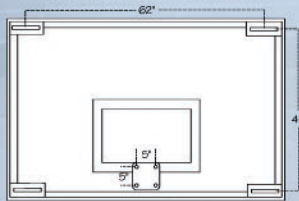

OTHER GYMNASIUM BACKBOARDS

FT236

- Traditional 48"x72" competition glass backboard
- Cushioned 1/2" tempered glass
- Regulation white border and shooters square fired into glass
- Meets all NCAA and H.S. specifications
- 10-Year Limited Warranty
- Approx. Shipping Weight: 210 lbs.

Note: Traditional 48"x72" backboards are still used in many high schools and colleges today. The FT236 should be purchased for replacement only. For new installations or complete gym conversions, First Team recommends the newer 42"x72" backboards because of reduced risk of player injury due to contact with the board.