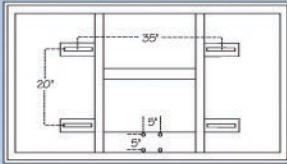

www.TopHoops.com

Top Hoops • info@tophoops.com • 888.878.2942

OTHER GYMNASIUM BACKBOARDS

FT220H ▶

- 36"x60" acrylic backboard
- All weather 1/2" thick clear acrylic
- Heavy anodized aluminum framework
- FT36HFM H-Frame provides rim support
- 10-Year Limited Warranty
- Approx. Shipping Weight: 100 lbs.