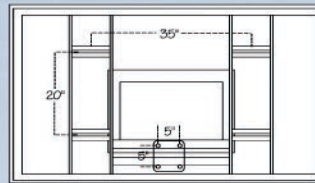

Note: Traditional 48"x72" backboards are still used in many high schools and colleges today. The FT241 should be purchased for replacement only. For new installations or complete gym conversions, First Team recommends the newer 42"x72" backboards because of reduced risk of player injury due to contact with the board.